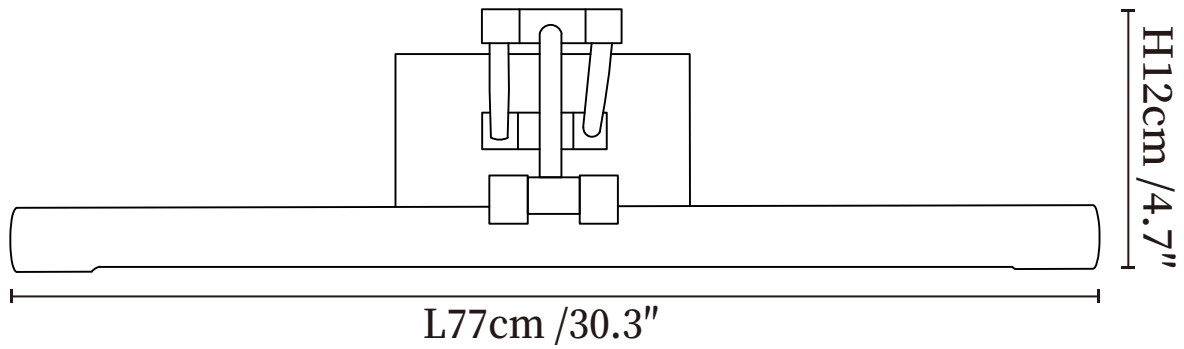

SPECIFICATION SHEET

SPECIFICATION DETAILS

*For custom options, consult factory for details

Fixture Dimensions	L 16.5" x H 4.7" L 22.4" x H 4.7" L 30.3" x H 4.7"
Light source	Integrated LED
Wattage	~8 Watts
Voltage	AC 110-240V
Dimming	Not supported
CRI(Ra)	90+CRI
Mounting	Hardwired.
LED Rated Life	30000 hours
Color Temperature	Warm Light (3000K), Neutral Light (4000K), Cool Light (6000K)
Control method	Compatible with common wall switches(
Finishes	Black.
Shade Details	White.
Material	Metal, Acrylic.