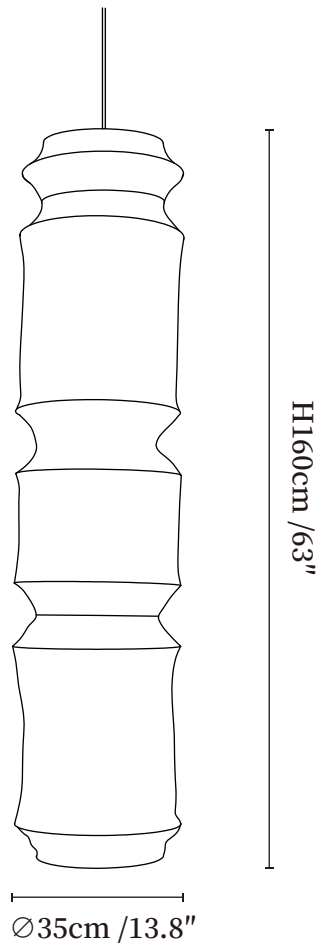

SPECIFICATION SHEET

SPECIFICATION DETAILS

*For custom options, consult factory for details

Fixture Dimensions	Ø 13.8" x H 63"
Light source	E26 or E27 (bulb not included)
Wattage	MAX 40W incandescent bulb or LED equivalent.
Voltage	AC 110-240V
Mounting	Hardwired.
Dimming	Compatible with dimmable bulbs (bulb not included)
Control method	Compatible with common wall switches (not included)
Finishes	White.
Shade Details	White.
Material	Metal, Paper.
Wire Length	The standard length of the suspended wire is 59 "(150 cm) and the length is adjustable.
