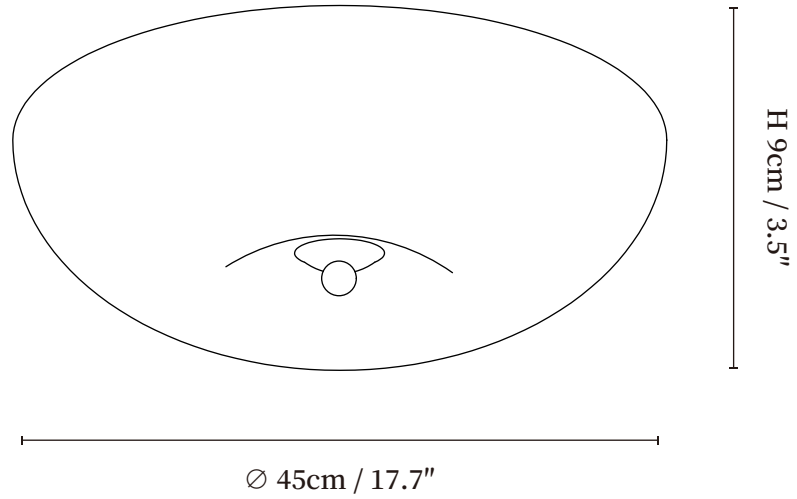

SPECIFICATION SHEET

SPECIFICATION DETAILS

*For custom options, consult factory for details

Fixture Dimensions	Ø 17.7" x H 3.5"
Light source	Integrated LED
Wattage	~40W
Voltage	AC 110-240V
Dimming	Not supported
CRI(Ra)	90+CRI
Mounting	Hardwired.
LED Rated Life	30000 hours
Color Temperature	Warm Light (3000K), Neutral Light (4000K), Cool Light (6000K)
Control method	Compatible with common wall switches(not included)
Finishes	Chrome.
Shade Details	White.
Material	Metal, Glass.