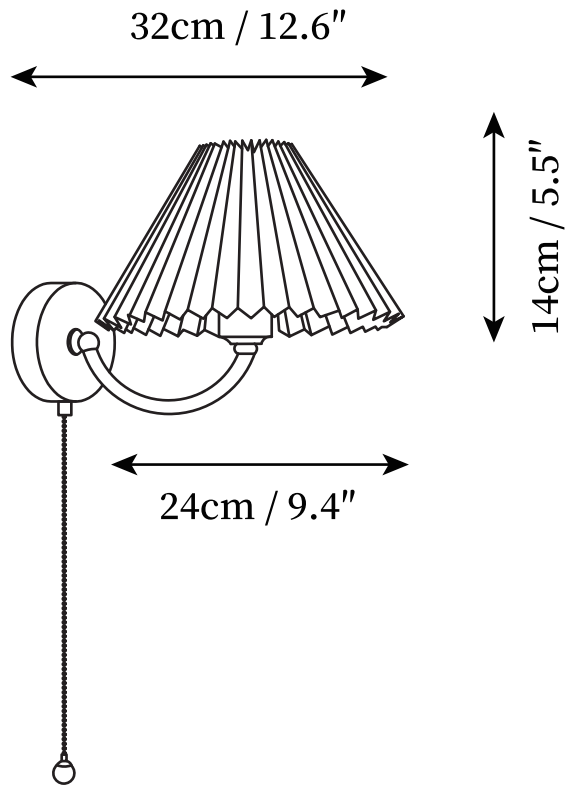

## SPECIFICATION DETAILS

\*For custom options, consult factory for details

<b>Fixture Dimensions</b>	D 9.4" x H 5.5"
<b>Light source</b>	E26 or E27
<b>Wattage</b>	40W
<b>Voltage</b>	AC 110-240V
<b>Color Temperature</b>	3000k
<b>CRI(Ra)</b>	80CRI
<b>Mounting</b>	Wall
<b>Driver Required</b>	No
<b>Optional Color Temps</b>	Buy bulbs as needed
<b>LED Rated Life</b>	Based on bulb life (we do not supply bulbs)
<b>Dimming</b>	Dimming is not supported
<b>Finishes</b>	Gold
<b>Shade Details</b>	White
<b>Material</b>	Brass, Fabric