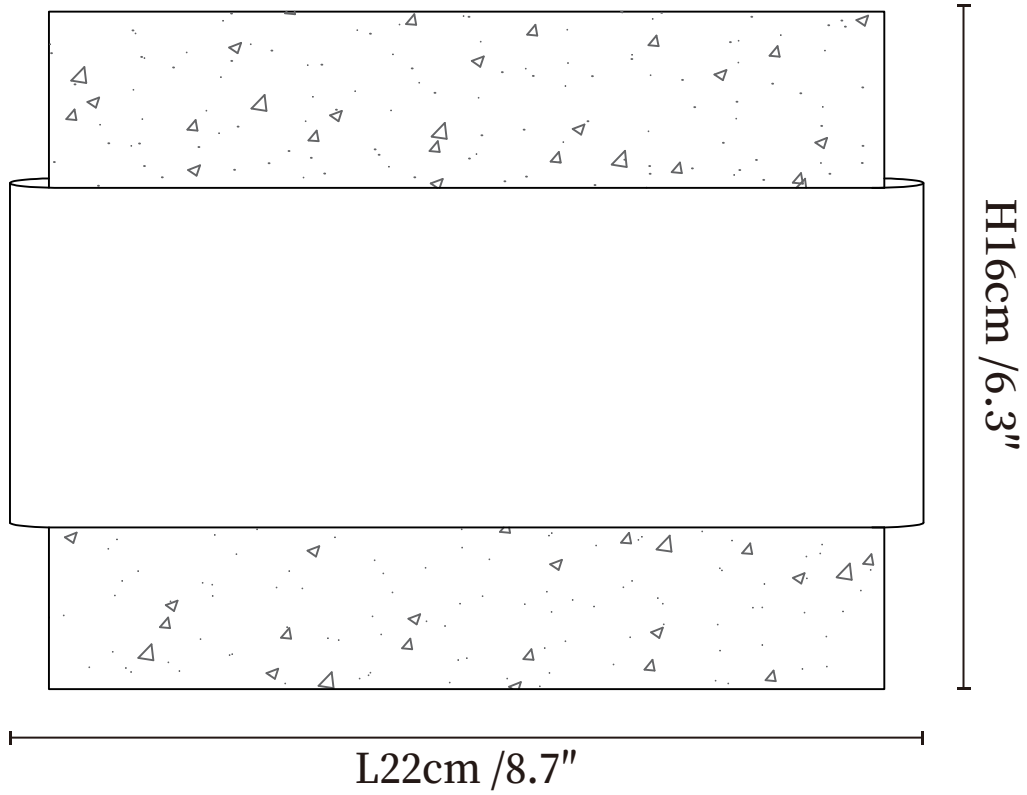

SPECIFICATION SHEET

SPECIFICATION DETAILS

*For custom options, consult factory for details

Fixture Dimensions	L 8.7" x H 6.3"
Light source	Integrated LED
Wattage	~8 Watts
Voltage	AC 110-240V
Dimming	Not supported
CRI(Ra)	90+CRI
Mounting	Hardwired.
LED Rated Life	30000 hours
Color Temperature	Warm Light (3000K), Neutral Light (4000K), Cool Light (6000K)
Control method	Compatible with common wall switches (
Finishes	Walnut Wood, Black Travertine.
Shade Details	Black Travertine.
Material	Black Travertine, Wood, Metal.