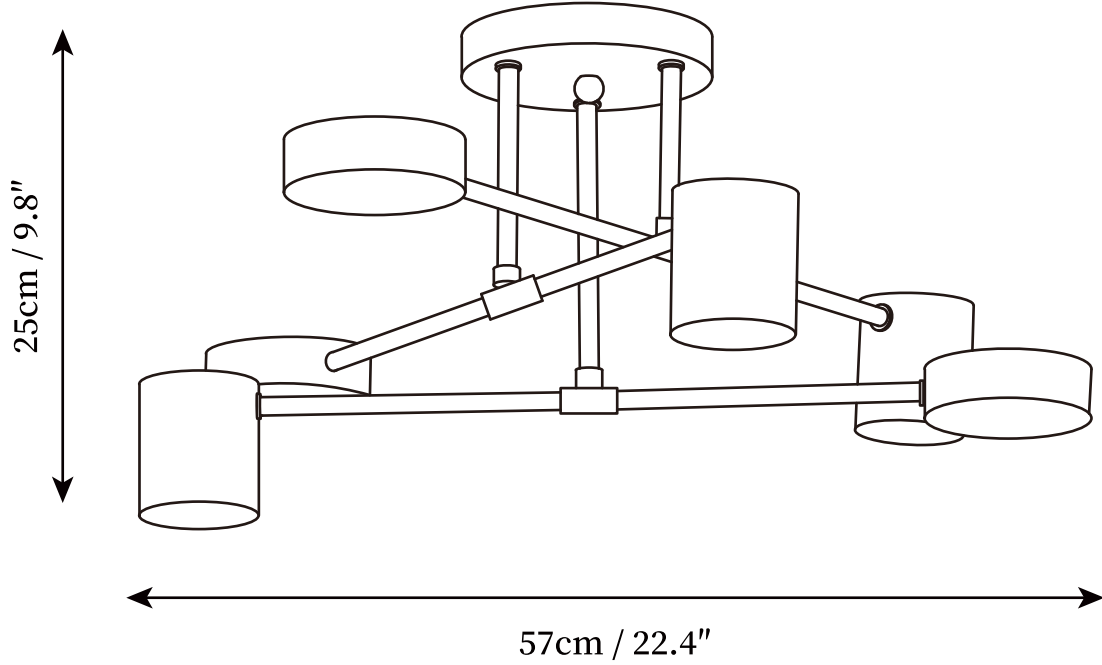

## SPECIFICATION DETAILS

\*For custom options, consult factory for details

<b>Fixture Dimensions</b>	D 22.4" x H 9.8"
<b>Light source</b>	Integrated LED
<b>Wattage</b>	~ 6W
<b>Voltage</b>	AC 110-240V
<b>Mounting</b>	Hardwired.
<b>Dimming</b>	Not supported
<b>Color Temperature</b>	Warm Light (3000K), Neutral Light (4000K), Cool Light (6000K)
<b>Control method</b>	Compatible with common wall switches(not included)
<b>Finishes</b>	Gold.
<b>Shade Details</b>	White.
<b>Material</b>	Metal, Glass.
<b>Rod Length</b>	Suspension rod length 25cm / 9.8", and can be spliced as needed.