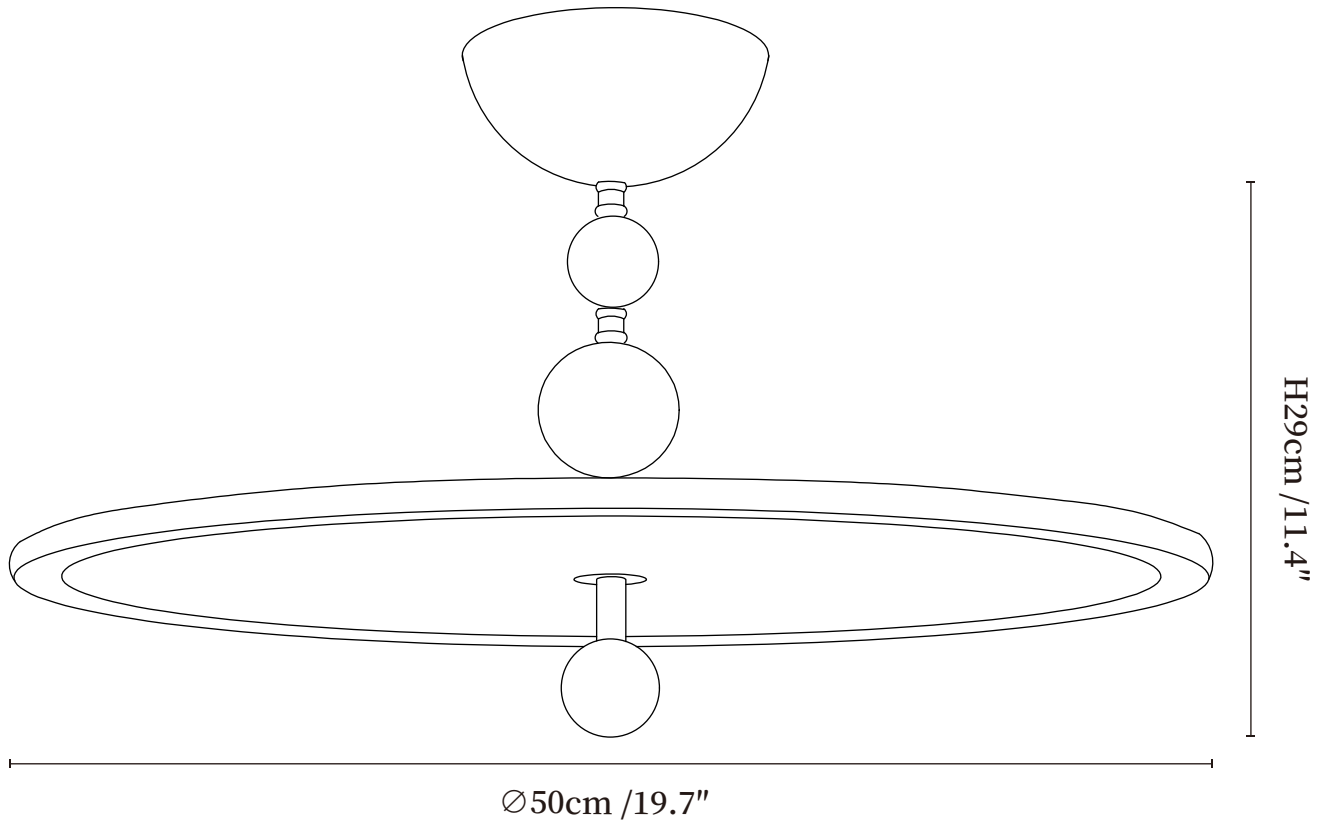

# SPECIFICATION SHEET

---

## SPECIFICATION DETAILS

\*For custom options, consult factory for details

<b>Fixture Dimensions</b>	Ø 15.7" x H 4.7"
<b>Light source</b>	Integrated LED
<b>Wattage</b>	~40W
<b>Voltage</b>	AC 110-240V
<b>Dimming</b>	Not supported
<b>CRI(Ra)</b>	90+CRI
<b>Mounting</b>	Hardwired.
<b>LED Rated Life</b>	30000 hours
<b>Color Temperature</b>	Warm Light (3000K), Neutral Light (4000K), Cool Light (6000K)
<b>Control method</b>	Compatible with common wall switches (
<b>Finishes</b>	Walnut wood, Black.
<b>Shade Details</b>	White.
<b>Material</b>	Metal, Acrylic.

## SPECIFICATION DETAILS

\*For custom options, consult factory for details

<b>Fixture Dimensions</b>	Ø 19.7" x H 6.7"
<b>Light source</b>	Integrated LED
<b>Wattage</b>	~60W
<b>Voltage</b>	AC 110-240V
<b>Dimming</b>	Not supported
<b>CRI(Ra)</b>	90+CRI
<b>Mounting</b>	Hardwired.
<b>LED Rated Life</b>	30000 hours
<b>Color Temperature</b>	Warm Light (3000K), Neutral Light (4000K), Cool Light (6000K)
<b>Control method</b>	Compatible with common wall switches(
<b>Finishes</b>	Walnut wood, Black.
<b>Shade Details</b>	White.
<b>Material</b>	Metal, Acrylic.