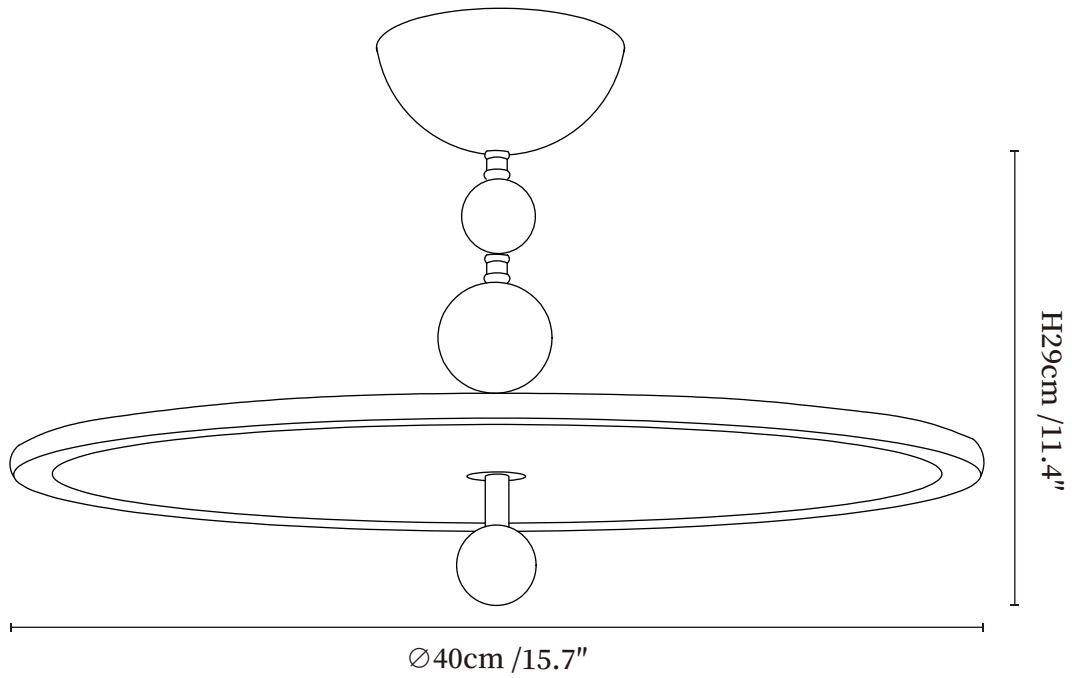

## SPECIFICATION DETAILS

\*For custom options, consult factory for details

<b>Fixture Dimensions</b>	Ø 15.7" x H 4.7"
<b>Light source</b>	Integrated LED
<b>Wattage</b>	~40W
<b>Voltage</b>	AC 110-240V
<b>Dimming</b>	Not supported
<b>CRI(Ra)</b>	90+CRI
<b>Mounting</b>	Hardwired.
<b>LED Rated Life</b>	30000 hours
<b>Color Temperature</b>	Warm Light (3000K), Neutral Light (4000K), Cool Light (6000K)
<b>Control method</b>	Compatible with common wall switches (
<b>Finishes</b>	Walnut wood, Black.
<b>Shade Details</b>	White.
<b>Material</b>	Metal, Acrylic.

## SPECIFICATION DETAILS

\*For custom options, consult factory for details

<b>Fixture Dimensions</b>	Ø 19.7" x H 6.7"
<b>Light source</b>	Integrated LED
<b>Wattage</b>	~60W
<b>Voltage</b>	AC 110-240V
<b>Dimming</b>	Not supported
<b>CRI(Ra)</b>	90+CRI
<b>Mounting</b>	Hardwired.
<b>LED Rated Life</b>	30000 hours
<b>Color Temperature</b>	Warm Light (3000K), Neutral Light (4000K), Cool Light (6000K)
<b>Control method</b>	Compatible with common wall switches(
<b>Finishes</b>	Walnut wood, Black.
<b>Shade Details</b>	White.
<b>Material</b>	Metal, Acrylic.