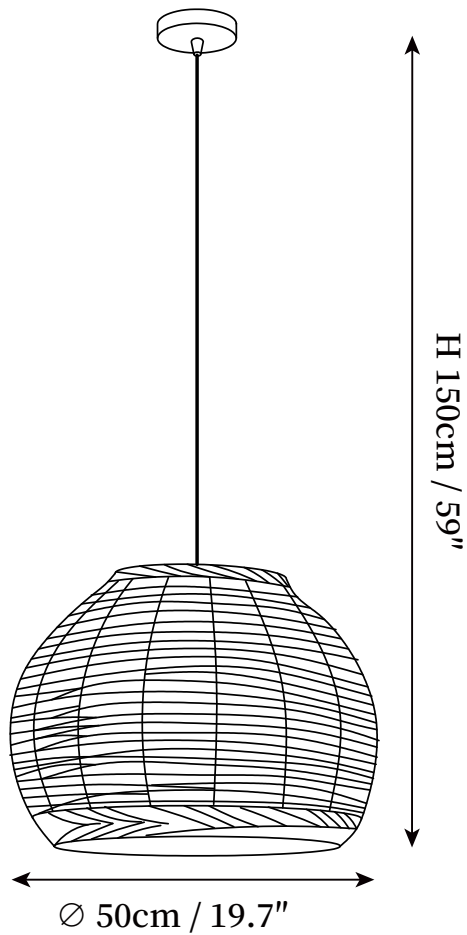

SPECIFICATION SHEET

SPECIFICATION DETAILS

*For custom options, consult factory for details

Fixture Dimensions	D 17.7" x H 59"
Light source	E26 or E27 (bulb not included).
Wattage	MAX 40W incandescent bulb or LED equivalent.
Voltage	AC 110-240V
Mounting	Hardwired.
Dimming	Compatible with dimmable bulbs (bulb not included)
Control method	Compatible with common wall switches (not included)
Finishes	Black
Shade Details	Dark natural rattan.
Material	Metal, Dark rattan.
Wire Length	The standard length of the cord is 59" (150 cm), the length is adjustable.

SPECIFICATION SHEET

SPECIFICATION DETAILS

*For custom options, consult factory for details

Fixture Dimensions	D 19.7" x H 59"
Light source	E26 or E27 (bulb not included).
Wattage	MAX 40W incandescent bulb or LED equivalent.
Voltage	AC 110-240V
Mounting	Hardwired.
Dimming	Compatible with dimmable bulbs (bulb not included)
Control method	Compatible with common wall switches(not included)
Finishes	Black
Shade Details	Dark natural rattan.
Material	Metal, Dark rattan.
Wire Length	The standard length of the cord is 59" (150 cm), the length is adjustable.