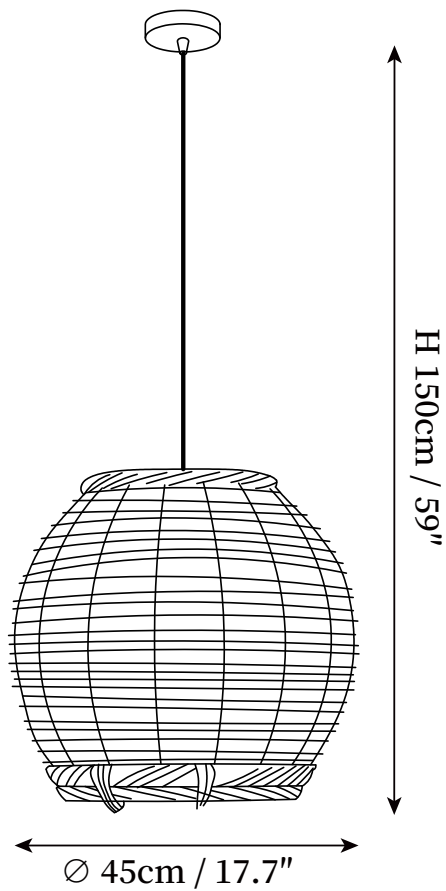

SPECIFICATION SHEET

SPECIFICATION DETAILS

*For custom options, consult factory for details

Fixture Dimensions	D 17.7" x H 59"
Light source	E26 or E27 (bulb not included).
Wattage	MAX 40W incandescent bulb or LED equivalent.
Voltage	AC 110-240V
Mounting	Hardwired.
Dimming	Compatible with dimmable bulbs (bulb not included)
Control method	Compatible with common wall switches (not included)
Finishes	Black
Shade Details	Dark natural rattan.
Material	Metal, Dark rattan.
Wire Length	The standard length of the cord is 59" (150 cm), the length is adjustable.

SPECIFICATION SHEET

SPECIFICATION DETAILS

*For custom options, consult factory for details

Fixture Dimensions	D 19.7" x H 59"
Light source	E26 or E27 (bulb not included).
Wattage	MAX 40W incandescent bulb or LED equivalent.
Voltage	AC 110-240V
Mounting	Hardwired.
Dimming	Compatible with dimmable bulbs (bulb not included)
Control method	Compatible with common wall switches(not included)
Finishes	Black
Shade Details	Dark natural rattan.
Material	Metal, Dark rattan.
Wire Length	The standard length of the cord is 59" (150 cm), the length is adjustable.