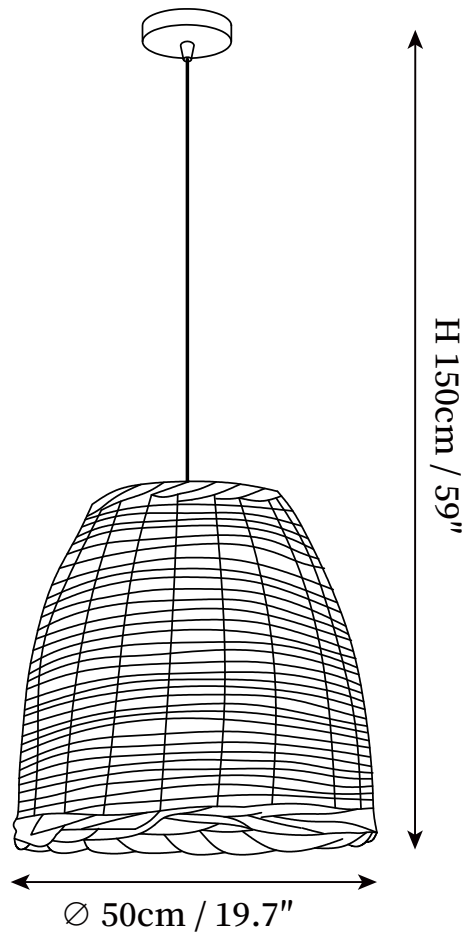

SPECIFICATION SHEET

SPECIFICATION DETAILS

*For custom options, consult factory for details

Fixture Dimensions	D 17.7" x H 59"
Light source	E26 or E27 (bulb not included).
Wattage	MAX 40W incandescent bulb or LED equivalent.
Voltage	AC 110-240V
Mounting	Hardwired.
Dimming	Compatible with dimmable bulbs (bulb not included)
Control method	Compatible with common wall switches (not included)
Finishes	Black
Shade Details	Dark natural rattan.
Material	Metal, Dark rattan.
Wire Length	The standard length of the cord is 59" (150 cm), the length is adjustable.

SPECIFICATION SHEET

SPECIFICATION DETAILS

*For custom options, consult factory for details

Fixture Dimensions	D 19.7" x H 59"
Light source	E26 or E27 (bulb not included).
Wattage	MAX 40W incandescent bulb or LED equivalent.
Voltage	AC 110-240V
Mounting	Hardwired.
Dimming	Compatible with dimmable bulbs (bulb not included)
Control method	Compatible with common wall switches(not included)
Finishes	Black
Shade Details	Dark natural rattan.
Material	Metal, Dark rattan.
Wire Length	The standard length of the cord is 59" (150 cm), the length is adjustable.