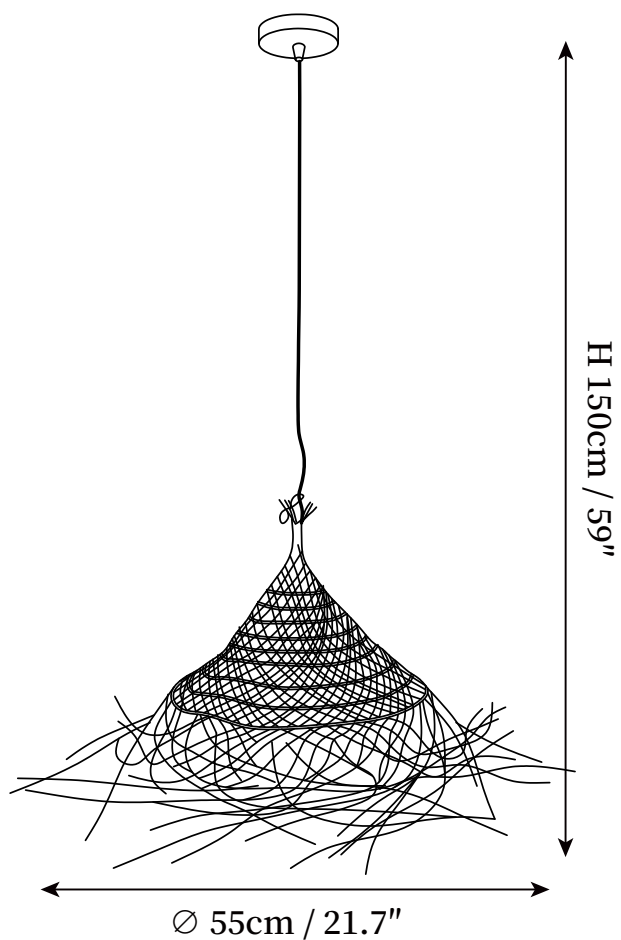

SPECIFICATION SHEET

SPECIFICATION DETAILS

*For custom options, consult factory for details

Fixture Dimensions	D 21.7" x H 59"
Light source	E26 or E27 (bulb not included).
Wattage	MAX 40W incandescent bulb or LED equivalent.
Voltage	AC 110-240V
Mounting	Hardwired.
Dimming	Compatible with dimmable bulbs (bulb not included)
Control method	Compatible with common wall switches (not included)
Finishes	Black
Shade Details	Dark natural rattan.
Material	Metal, Dark rattan.
Wire Length	The standard length of the cord is 59" (150 cm), the length is adjustable.