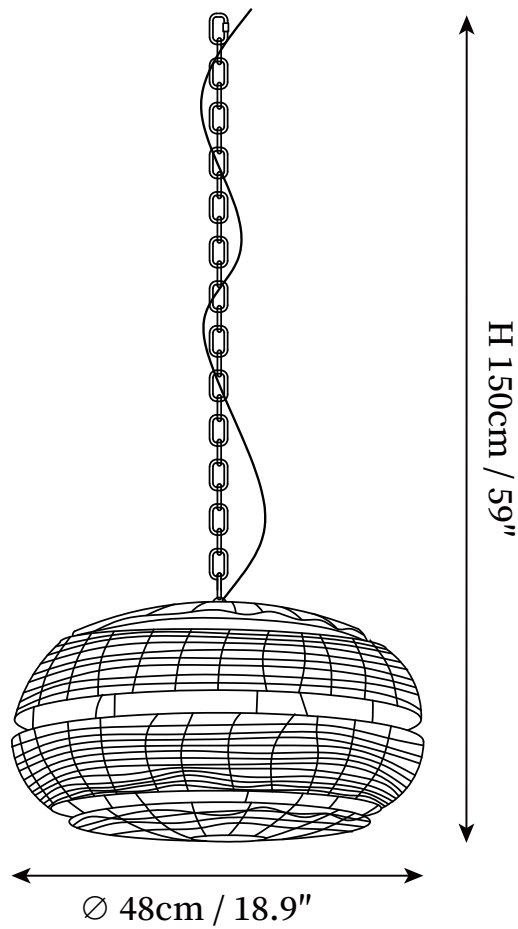

SPECIFICATION SHEET

SPECIFICATION DETAILS

*For custom options, consult factory for details

Fixture Dimensions	D 18.9" x H 59"
Light source	E26 or E27 (bulb not included).
Wattage	MAX 40W incandescent bulb or LED equivalent.
Voltage	AC 110-240V
Mounting	Hardwired.
Dimming	Compatible with dimmable bulbs (bulb not included)
Control method	Compatible with common wall switches(not included)
Finishes	Black
Shade Details	Dark natural rattan.
Material	Metal, Dark rattan.
Wire Length	The standard length of the cord is 59" (150 cm), the length is adjustable.