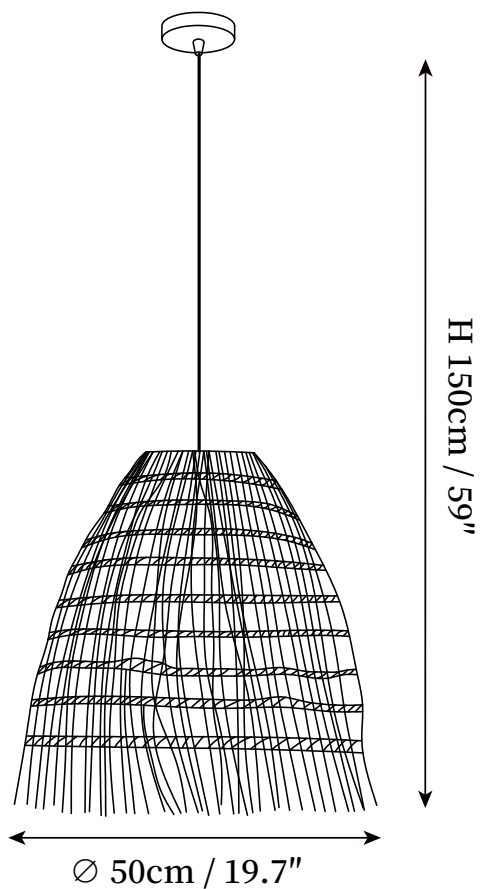

SPECIFICATION SHEET

SPECIFICATION DETAILS

*For custom options, consult factory for details

Fixture Dimensions	D 19.7" x H 59"
Light source	E26 or E27 (bulb not included).
Wattage	MAX 40W incandescent bulb or LED equivalent.
Voltage	AC 110-240V
Mounting	Hardwired.
Dimming	Compatible with dimmable bulbs (bulb not included)
Control method	Compatible with common wall switches(not included)
Finishes	Black
Shade Details	Dark natural rattan.
Material	Metal, Dark rattan.
Wire Length	The standard length of the cord is 59" (150 cm), the length is adjustable.