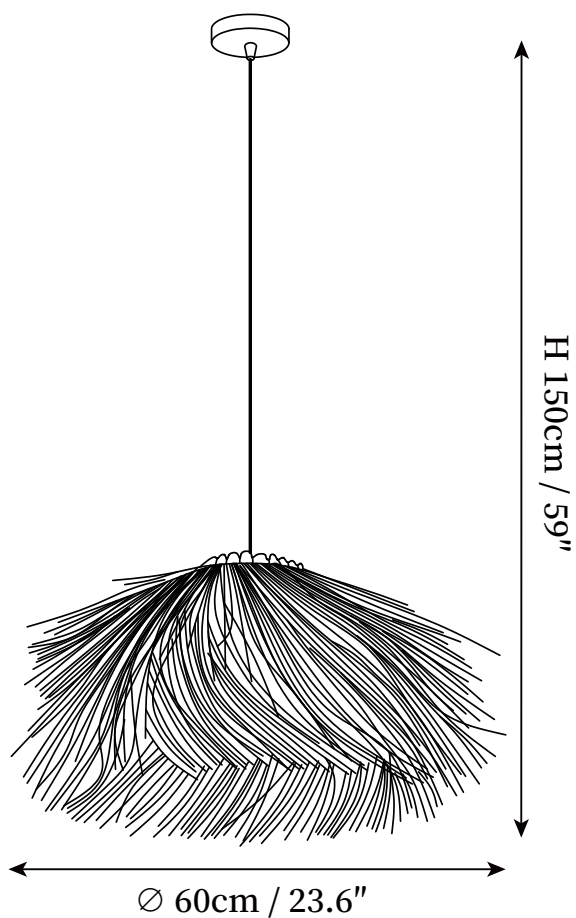

SPECIFICATION SHEET

SPECIFICATION DETAILS

*For custom options, consult factory for details

Fixture Dimensions	D 23.6" x H 59"
Light source	E26 or E27 (bulb not included).
Wattage	MAX 40W incandescent bulb or LED equivalent.
Voltage	AC 110-240V
Mounting	Hardwired.
Dimming	Compatible with dimmable bulbs (bulb not included)
Control method	Compatible with common wall switches (not included)
Finishes	Black
Shade Details	Dark natural rattan.
Material	Metal, Dark rattan.
Wire Length	The standard length of the cord is 59" (150 cm), the length is adjustable.