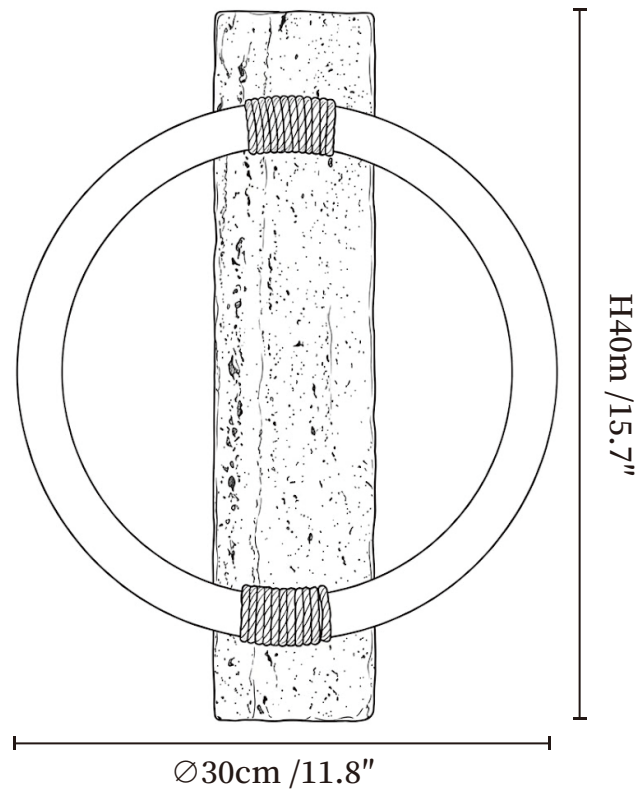

SPECIFICATION SHEET

SPECIFICATION DETAILS

*For custom options, consult factory for details

Fixture Dimensions	Ø 11.8" x H 15.7"
Light source	Integrated LED
Wattage	~8 Watts
Voltage	AC 110-240V
Dimming	Not supported
CRI(Ra)	90+CRI
Mounting	Hardwired.
LED Rated Life	30000 hours
Color Temperature	Warm Light (3000K), Neutral Light (4000K), Cool Light (6000K)
Control method	Compatible with common wall switches (not included)
Finishes	Yellow Travertine.
Shade Details	White.
Material	Travertine, Acrylic, Hemp rope.