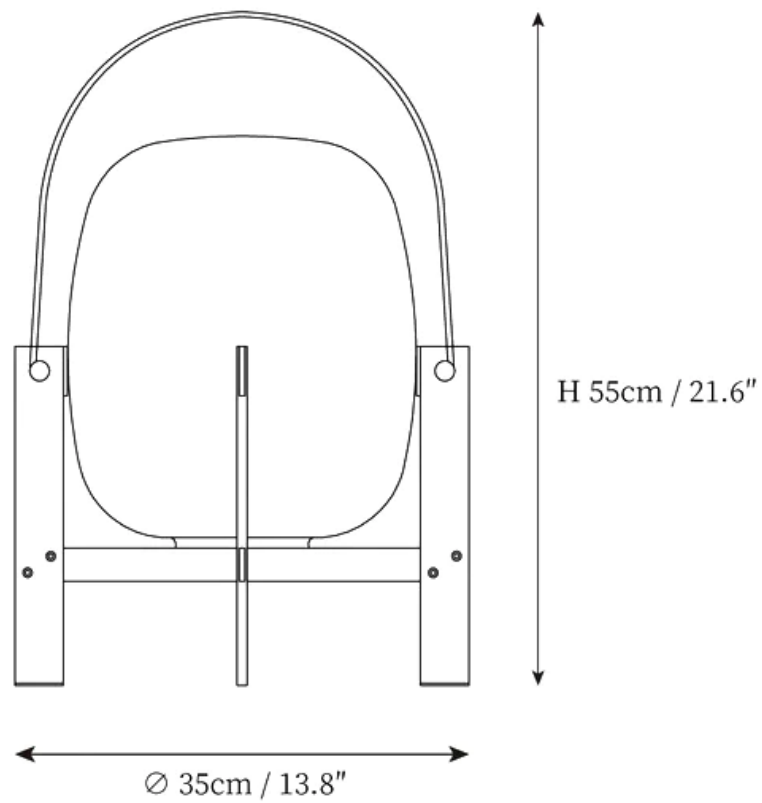

SPECIFICATION SHEET

SPECIFICATION DETAILS

*For custom options, consult factory for details

Fixture Dimensions	D 13.8" x H 21.6"
Light source	E26 or E27. (bulb not included)
Wattage	MAX 40W incandescent bulb or LED equivalent.
Voltage	AC 110-240V
Dimming	Compatible with dimmable bulbs (bulb not included)
Control method	In line ON / OFF switch.
Finishes	Chrome, Brown.
Shade Details	White.
Material	Leather, Glass, Metal, Iron.
Cord Length	Supplied with switched plug cord, length ~59" (150cm).