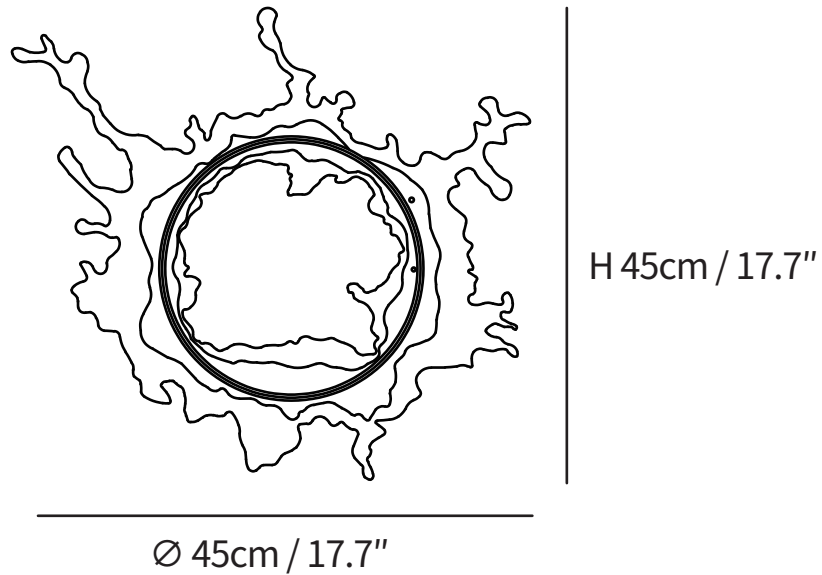

SPECIFICATION SHEET

SPECIFICATION DETAILS

*For custom options, consult factory for details

Fixture Dimensions	Ø 17.7" x H 17.7"
Light source	Integrated LED
Wattage	~5 W
Voltage	AC 110-240V
Color Temperature	3000K
CRI(Ra)	80CRI
Mounting	Wall
Driver Required	Yes
Optional Color Temps	Warm Light (3000K), Neutral Light (4500K), Cool Light (6000K)
LED Rated Life	30000 hours
Dimming	Dimming is not supported
Finishes	Gold, Chrome.
Shade Details	Clear.
Material	Stainless steel, Mirror, Resin.