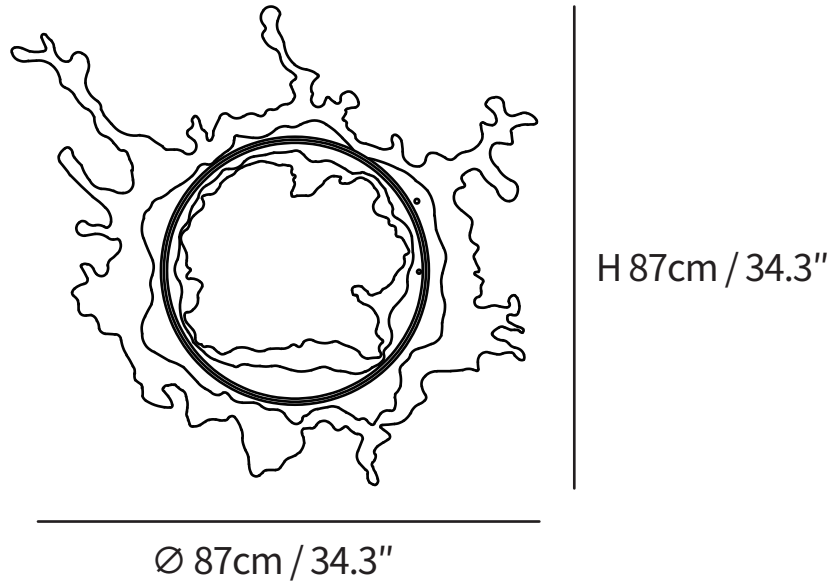

SPECIFICATION SHEET

SPECIFICATION DETAILS

*For custom options, consult factory for details

Fixture Dimensions	$\varnothing 34.3'' \times H 34.3''$
Light source	Integrated LED
Wattage	~5 W
Voltage	AC 110-240V
Color Temperature	3000K
CRI(Ra)	80CRI
Mounting	Wall
Driver Required	Yes
Optional Color Temps	Warm Light (3000K), Neutral Light (4500K), Cool Light (6000K)
LED Rated Life	30000 hours
Dimming	Dimming is not supported
Finishes	Gold, Chrome.
Shade Details	Clear.
Material	Stainless steel, Mirror, Resin.