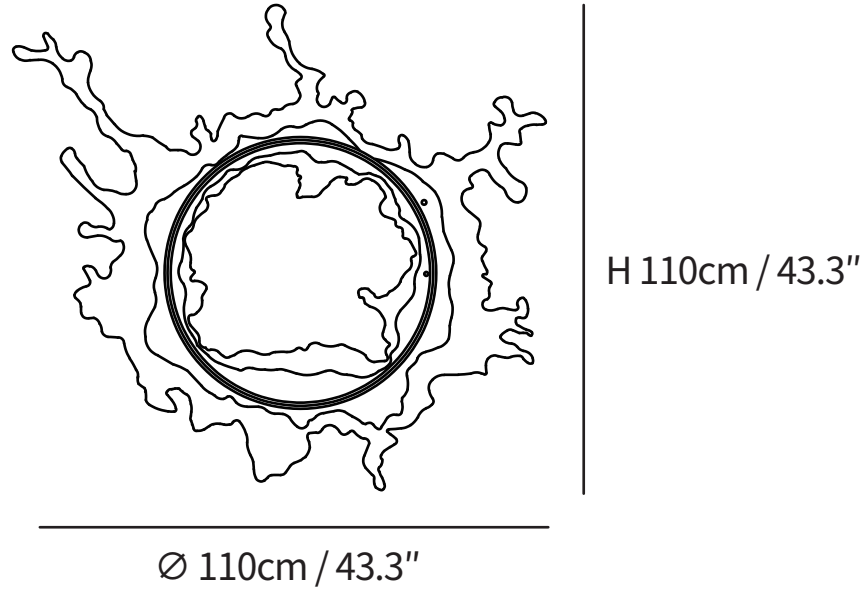

SPECIFICATION SHEET

SPECIFICATION DETAILS

*For custom options, consult factory for details

Fixture Dimensions	$\varnothing$ 43.3" x H 43.3"
Light source	Integrated LED
Wattage	~5 W
Voltage	AC 110-240V
Color Temperature	3000K
CRI(Ra)	80CRI
Mounting	Wall
Driver Required	Yes
Optional Color Temps	Warm Light (3000K), Neutral Light (4500K), Cool Light (6000K)
LED Rated Life	30000 hours
Dimming	Dimming is not supported
Finishes	Gold, Chrome.
Shade Details	Clear.
Material	Stainless steel, Mirror, Resin.