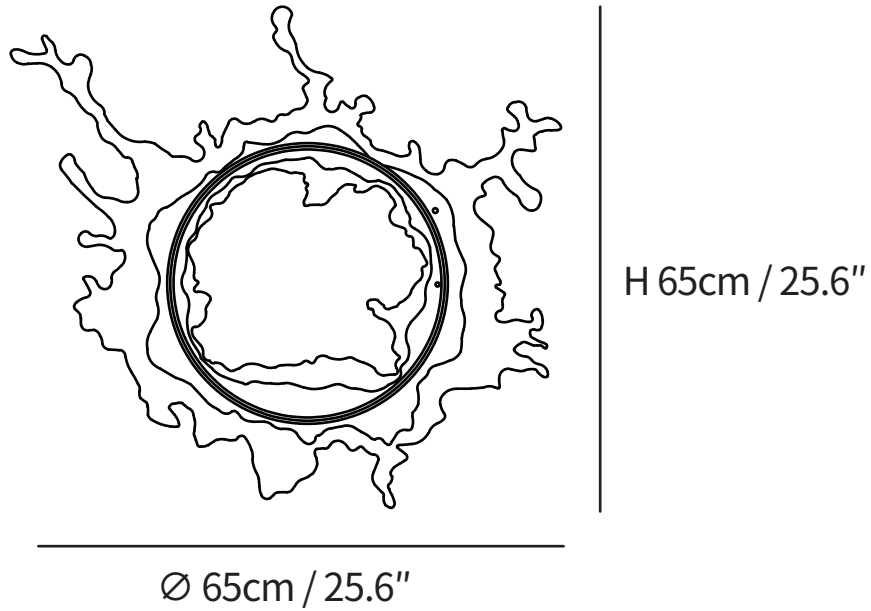

SPECIFICATION SHEET

SPECIFICATION DETAILS

*For custom options, consult factory for details

Fixture Dimensions	Ø 25.6" x H 25.6"
Light source	Integrated LED
Wattage	~5 W
Voltage	AC 110-240V
Color Temperature	3000K
CRI(Ra)	80CRI
Mounting	Wall
Driver Required	Yes
Optional Color Temps	Warm Light (3000K), Neutral Light (4500K), Cool Light (6000K)
LED Rated Life	30000 hours
Dimming	Dimming is not supported
Finishes	Gold, Chrome.
Shade Details	Clear.
Material	Stainless steel, Mirror, Resin.