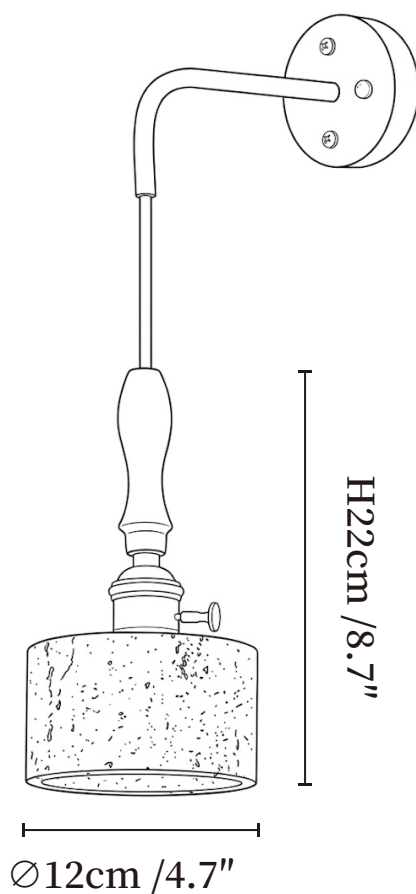

SPECIFICATION SHEET

SPECIFICATION DETAILS

*For custom options, consult factory for details

Fixture Dimensions	Ø 4.7" x H 8.7"
Light source	E26 or E27 (bulb not included)
Wattage	MAX 15W incandescent bulb or LED equivalent.
Voltage	AC 110-240V
Mounting	Hardwired.
Dimming	Compatible with dimmable bulbs (bulb not included)
Control method	Compatible with common wall switches (not included)
Finishes	Dark walnut, Yellow Travertine.
Shade Details	Yellow Travertine.
Material	Metal, Yellow Travertine, Wood.