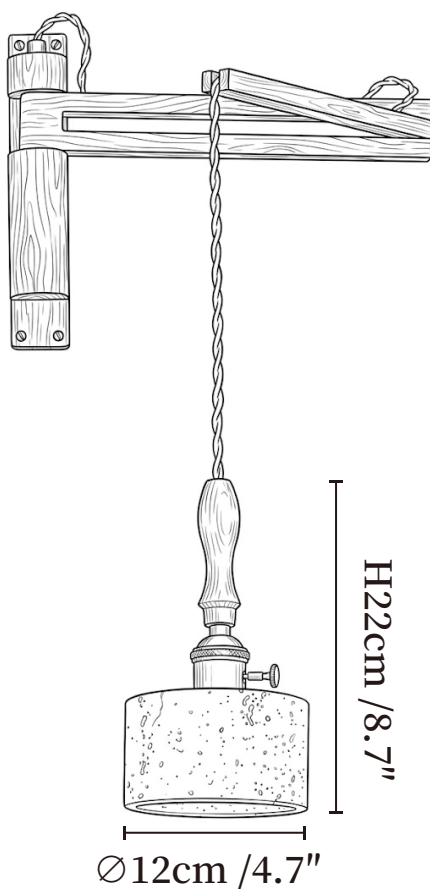

SPECIFICATION SHEET

SPECIFICATION DETAILS

*For custom options, consult factory for details

Fixture Dimensions	Ø 4.7" x H 8.7"
Light source	E26 or E27 (bulb not included)
Wattage	MAX 15W incandescent bulb or LED equivalent.
Voltage	AC 110-240V
Mounting	Hardwired.
Dimming	Compatible with dimmable bulbs (bulb not included)
Control method	Compatible with common wall switches (not included)
Finishes	Dark walnut, Yellow Travertine.
Shade Details	Yellow Travertine.
Material	Metal, Yellow Travertine, Wood.