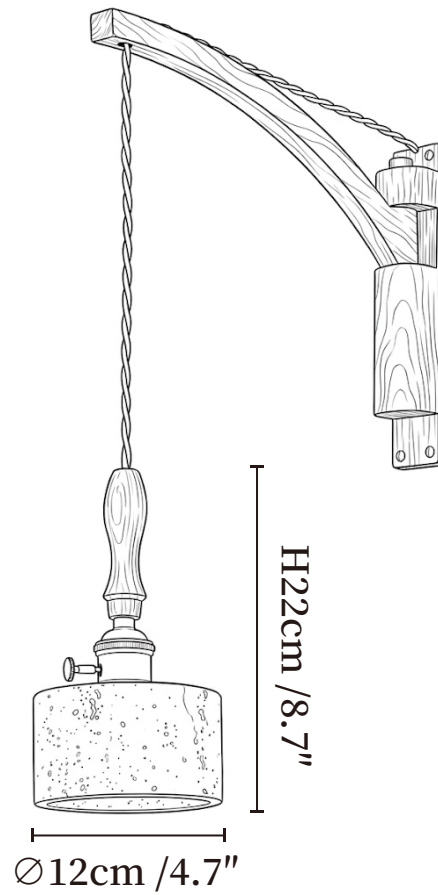

SPECIFICATION SHEET

SPECIFICATION DETAILS

*For custom options, consult factory for details

Fixture Dimensions	Ø 4.7" x H 8.7"
Light source	E26 or E27 (bulb not included)
Wattage	MAX 15W incandescent bulb or LED equivalent.
Voltage	AC 110-240V
Mounting	Hardwired.
Dimming	Compatible with dimmable bulbs (bulb not included)
Control method	Compatible with common wall switches (not included)
Finishes	Dark walnut, Yellow Travertine.
Shade Details	Yellow Travertine.
Material	Metal, Yellow Travertine, Wood.