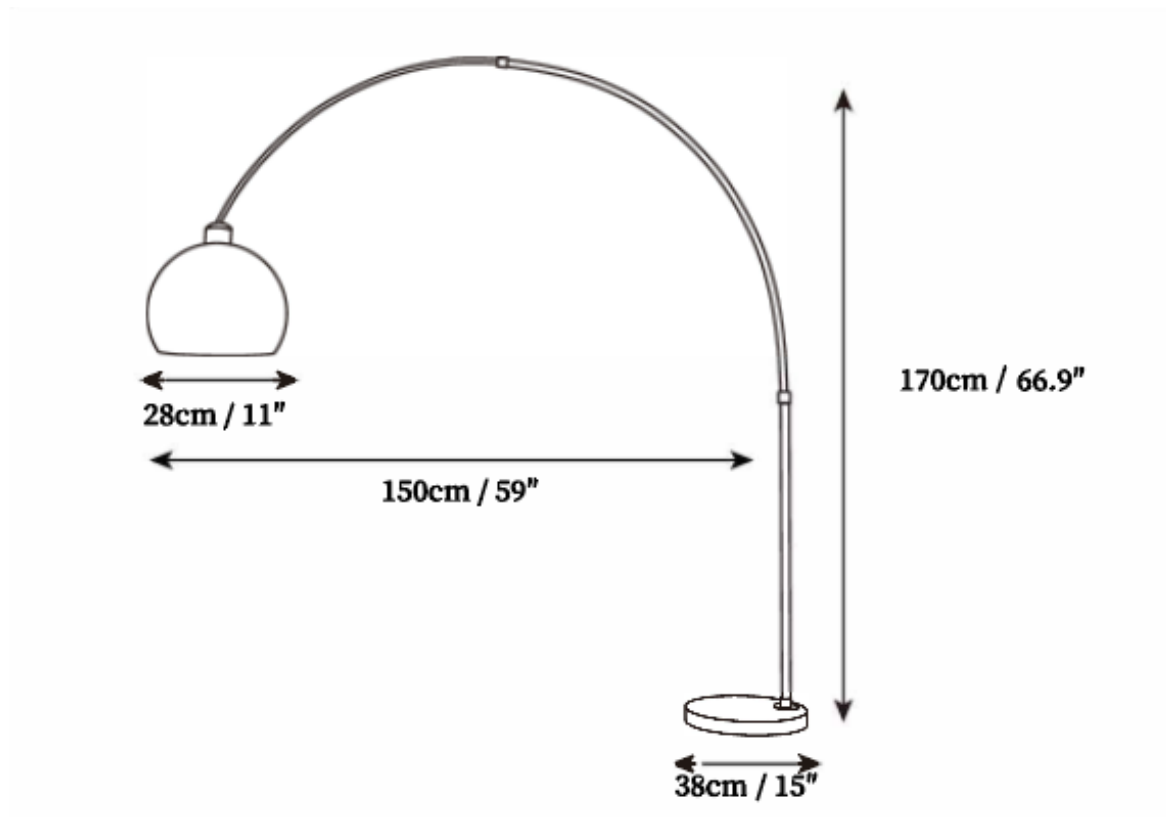

SPECIFICATION SHEET

SPECIFICATION DETAILS

*For custom options, consult factory for details

Fixture Dimensions	W 59" x H 66.9"
Light source	E26 or E27 (bulb not included)
Wattage	MAX 40W incandescent bulb or LED equivalent.
Voltage	AC 110-240V
Dimming	Compatible with dimmable bulbs (bulb not included)
Control method	In line ON / OFF switch.
Finishes	Stainless steel
Shade Details	White, Chrome.
Material	Marble, Stainless Steel, Acrylic
Cord Length	Supplied with switched plug cord, length ~59" (150cm).