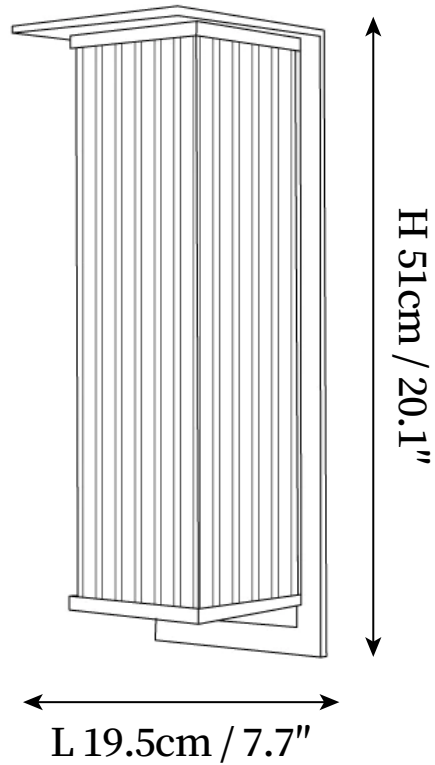

SPECIFICATION SHEET

SPECIFICATION DETAILS

*For custom options, consult factory for details

Fixture Dimensions	L 7.7" x W 7.1" x H 20.1"
Light source	Integrated LED
Wattage	~10 Watts
Voltage	AC 110-240V (Wired version) / DC 3.2V (Solar-powered version).
Dimming	Not supported
CRI(Ra)	90+CRI
Mounting	Hardwired.
LED Rated Life	30000 hours
Color Temperature	Warm Light (3000K), Neutral Light (4000K), Cool Light (6000K)
Control method	Compatible with common wall switches(not included)
Finishes	Black.
Shade Details	Clear.
Material	Stainless steel, Acrylic.