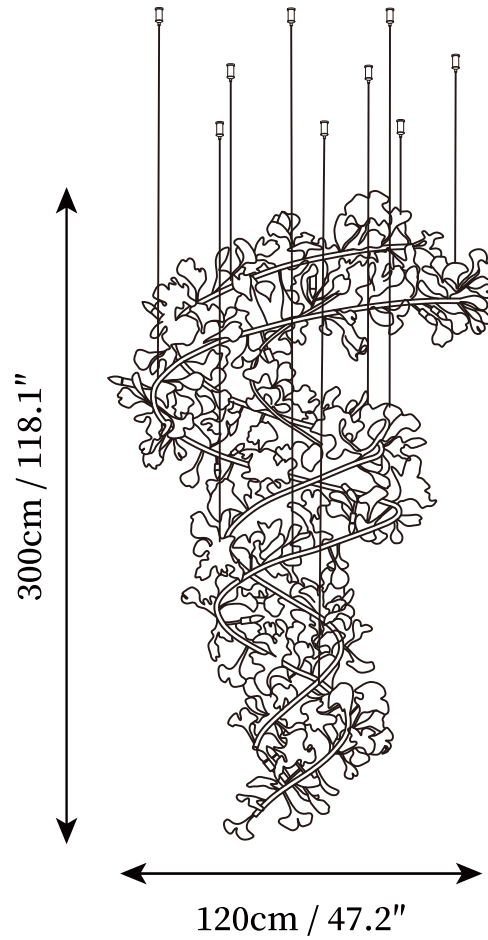

SPECIFICATION DETAILS

*For custom options, consult factory for details

Fixture Dimensions	L 31.5" x H 78.7"
Light source	G9. (bulb not included).
Wattage	~ 5W incandescent bulb or LED equivalent.
Voltage	AC 110-240V
Mounting	Hardwired.
Dimming	Compatible with dimmable bulbs (bulb not included)
Control method	Compatible with common wall switches (not included)
Finishes	Gold.
Shade Details	White.
Material	Metal, Iron, Ceramics.
Wire Length	The standard length of the cord is 59" (150 cm), the length is adjustable.

SPECIFICATION DETAILS

*For custom options, consult factory for details

Fixture Dimensions	L 39.4" x H 98.4"
Light source	G9. (bulb not included).
Wattage	~ 5W incandescent bulb or LED equivalent.
Voltage	AC 110-240V
Mounting	Hardwired.
Dimming	Compatible with dimmable bulbs (bulb not included)
Control method	Compatible with common wall switches(not included)
Finishes	Gold.
Shade Details	White.
Material	Metal, Iron, Ceramics.
Wire Length	The standard length of the cord is 59" (150 cm), the length is adjustable.

SPECIFICATION DETAILS

*For custom options, consult factory for details

Fixture Dimensions	L 47.2" x H 118.1"
Light source	G9. (bulb not included).
Wattage	~ 5W incandescent bulb or LED equivalent.
Voltage	AC 110-240V
Mounting	Hardwired.
Dimming	Compatible with dimmable bulbs (bulb not included)
Control method	Compatible with common wall switches (
Finishes	Gold.
Shade Details	White.
Material	Metal, Iron, Ceramics.
Wire Length	The standard length of the cord is 59" (150 cm), the length is adjustable.