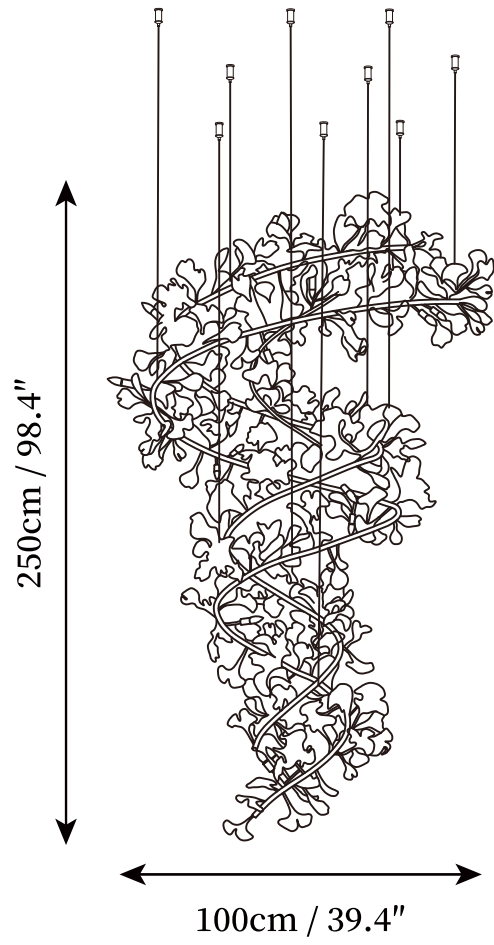

SPECIFICATION DETAILS

*For custom options, consult factory for details

Fixture Dimensions	L 31.5" x H 78.7"
Light source	G9. (bulb not included).
Wattage	~ 5W incandescent bulb or LED equivalent.
Voltage	AC 110-240V
Mounting	Hardwired.
Dimming	Compatible with dimmable bulbs (bulb not included)
Control method	Compatible with common wall switches (not included)
Finishes	Gold.
Shade Details	White.
Material	Metal, Iron, Ceramics.
Wire Length	The standard length of the cord is 59" (150 cm), the length is adjustable.

SPECIFICATION DETAILS

*For custom options, consult factory for details

Fixture Dimensions	L 39.4" x H 98.4"
Light source	G9. (bulb not included).
Wattage	~ 5W incandescent bulb or LED equivalent.
Voltage	AC 110-240V
Mounting	Hardwired.
Dimming	Compatible with dimmable bulbs (bulb not included)
Control method	Compatible with common wall switches(not included)
Finishes	Gold.
Shade Details	White.
Material	Metal, Iron, Ceramics.
Wire Length	The standard length of the cord is 59" (150 cm), the length is adjustable.

SPECIFICATION DETAILS

*For custom options, consult factory for details

Fixture Dimensions	L 47.2" x H 118.1"
Light source	G9. (bulb not included).
Wattage	~ 5W incandescent bulb or LED equivalent.
Voltage	AC 110-240V
Mounting	Hardwired.
Dimming	Compatible with dimmable bulbs (bulb not included)
Control method	Compatible with common wall switches (
Finishes	Gold.
Shade Details	White.
Material	Metal, Iron, Ceramics.
Wire Length	The standard length of the cord is 59" (150 cm), the length is adjustable.