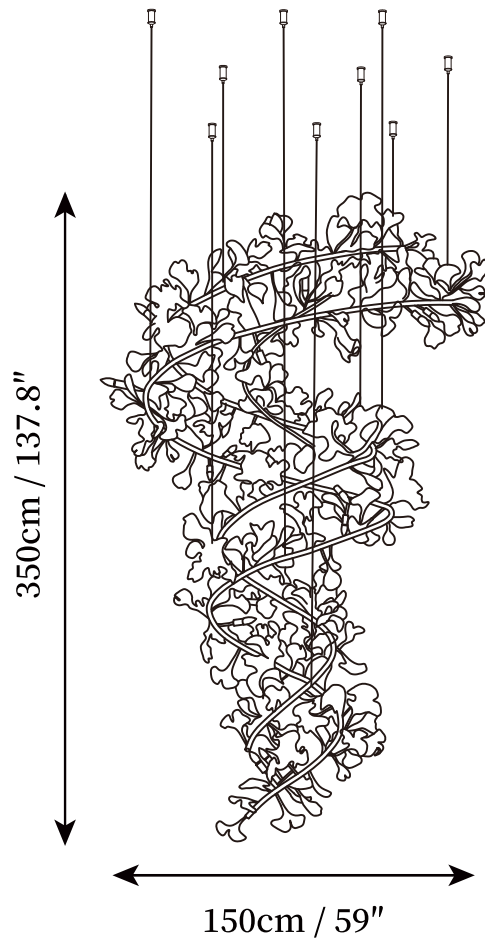

SPECIFICATION DETAILS

*For custom options, consult factory for details

Fixture Dimensions	L 31.5" x H 78.7"
Light source	G9. (bulb not included).
Wattage	~ 5W incandescent bulb or LED equivalent.
Voltage	AC 110-240V
Mounting	Hardwired.
Dimming	Compatible with dimmable bulbs (bulb not included)
Control method	Compatible with common wall switches (not included)
Finishes	Gold.
Shade Details	White.
Material	Metal, Iron, Ceramics.
Wire Length	The standard length of the cord is 59" (150 cm), the length is adjustable.

SPECIFICATION DETAILS

*For custom options, consult factory for details

Fixture Dimensions	L 39.4" x H 98.4"
Light source	G9. (bulb not included).
Wattage	~ 5W incandescent bulb or LED equivalent.
Voltage	AC 110-240V
Mounting	Hardwired.
Dimming	Compatible with dimmable bulbs (bulb not included)
Control method	Compatible with common wall switches(not included)
Finishes	Gold.
Shade Details	White.
Material	Metal, Iron, Ceramics.
Wire Length	The standard length of the cord is 59" (150 cm), the length is adjustable.

SPECIFICATION DETAILS

*For custom options, consult factory for details

Fixture Dimensions	L 47.2" x H 118.1"
Light source	G9. (bulb not included).
Wattage	~ 5W incandescent bulb or LED equivalent.
Voltage	AC 110-240V
Mounting	Hardwired.
Dimming	Compatible with dimmable bulbs (bulb not included)
Control method	Compatible with common wall switches (
Finishes	Gold.
Shade Details	White.
Material	Metal, Iron, Ceramics.
Wire Length	The standard length of the cord is 59" (150 cm), the length is adjustable.