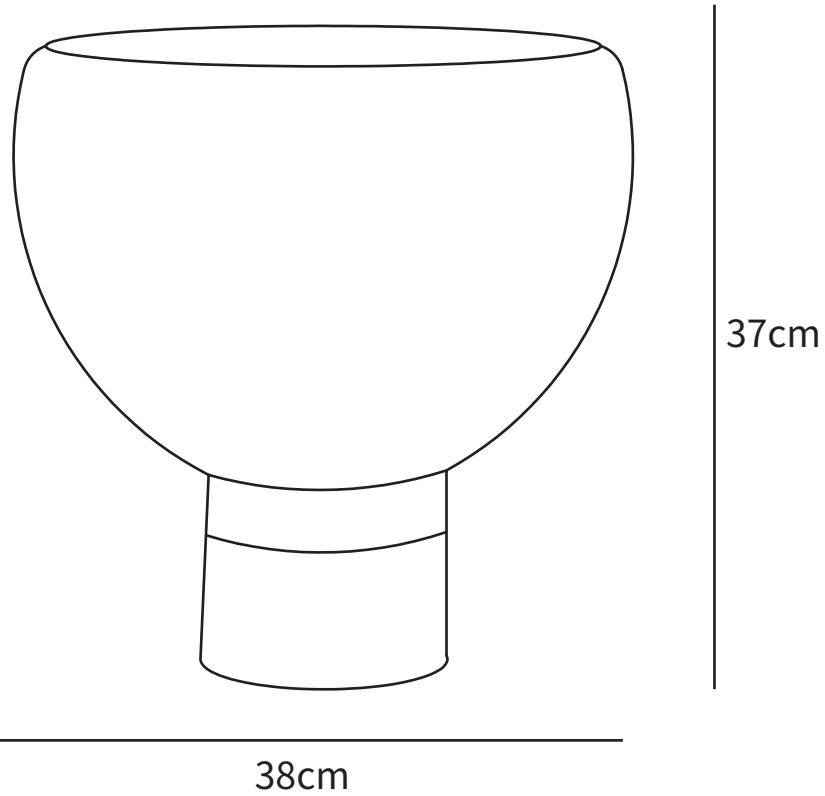

SPECIFICATION SHEET

SPECIFICATION DETAILS

*For custom options, consult factory for details

Fixture Dimensions	D 12.5" x H 13.3"
Light source	E26 or E27
Wattage	Max ~40W
Voltage	AC 110-240V
Color Temperature	Based on the purchase of light bulbs
CRI(Ra)	80CRI
Mounting	Table
Driver Required	NO
Optional Color Temps	Buy bulbs as needed
LED Rated Life	Based on bulb life (we do not supply bulbs)
Dimming	Dimming is not supported
Finishes	Cognac
Glass Details	Cognac
Material	Glass
Wire Length	59"
Wire Type	Wire with switch plug

SPECIFICATION SHEET

SPECIFICATION DETAILS

*For custom options, consult factory for details

Fixture Dimensions	D 14.9" x H 14.5"
Light source	E26 or E27
Wattage	Max ~40W
Voltage	AC 110-240V
Color Temperature	Based on the purchase of light bulbs
CRI(Ra)	80CRI
Mounting	Table
Driver Required	NO
Optional Color Temps	Buy bulbs as needed
LED Rated Life	Based on bulb life (we do not supply bulbs)
Dimming	Dimming is not supported
Finishes	Cognac
Glass Details	Cognac
Material	Glass
Wire Length	59"
Wire Type	Wire with switch plug