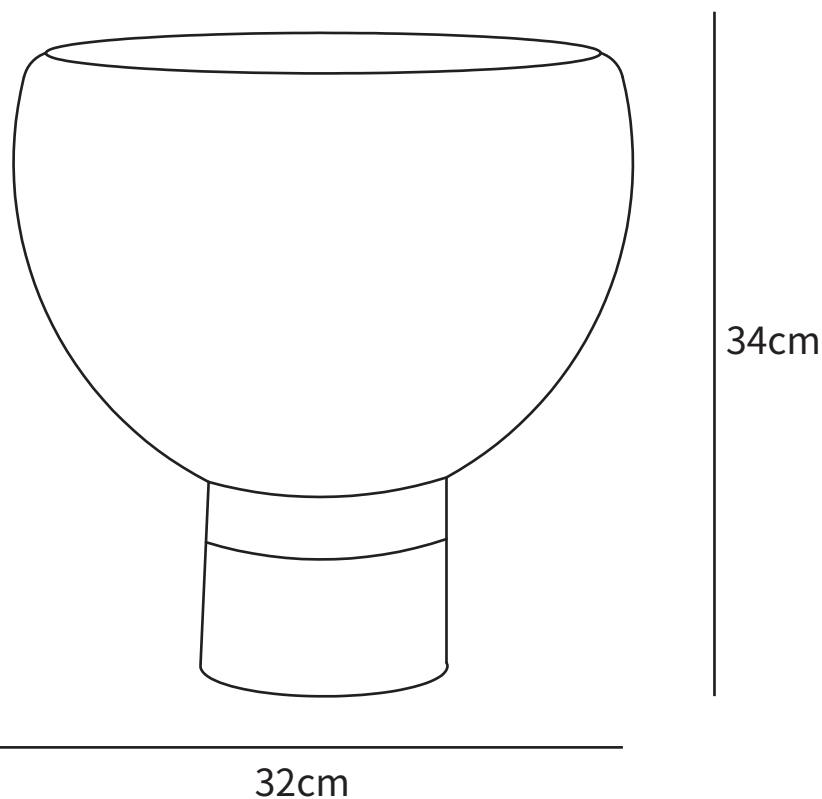

SPECIFICATION SHEET

SPECIFICATION DETAILS

*For custom options, consult factory for details

Fixture Dimensions	D 12.5" x H 13.3"
Light source	E26 or E27
Wattage	Max ~40W
Voltage	AC 110-240V
Color Temperature	Based on the purchase of light bulbs
CRI(Ra)	80CRI
Mounting	Table
Driver Required	NO
Optional Color Temps	Buy bulbs as needed
LED Rated Life	Based on bulb life (we do not supply bulbs)
Dimming	Dimming is not supported
Finishes	Cognac
Glass Details	Cognac
Material	Glass
Wire Length	59"
Wire Type	Wire with switch plug

SPECIFICATION SHEET

SPECIFICATION DETAILS

*For custom options, consult factory for details

Fixture Dimensions	D 14.9" x H 14.5"
Light source	E26 or E27
Wattage	Max ~40W
Voltage	AC 110-240V
Color Temperature	Based on the purchase of light bulbs
CRI(Ra)	80CRI
Mounting	Table
Driver Required	NO
Optional Color Temps	Buy bulbs as needed
LED Rated Life	Based on bulb life (we do not supply bulbs)
Dimming	Dimming is not supported
Finishes	Cognac
Glass Details	Cognac
Material	Glass
Wire Length	59"
Wire Type	Wire with switch plug