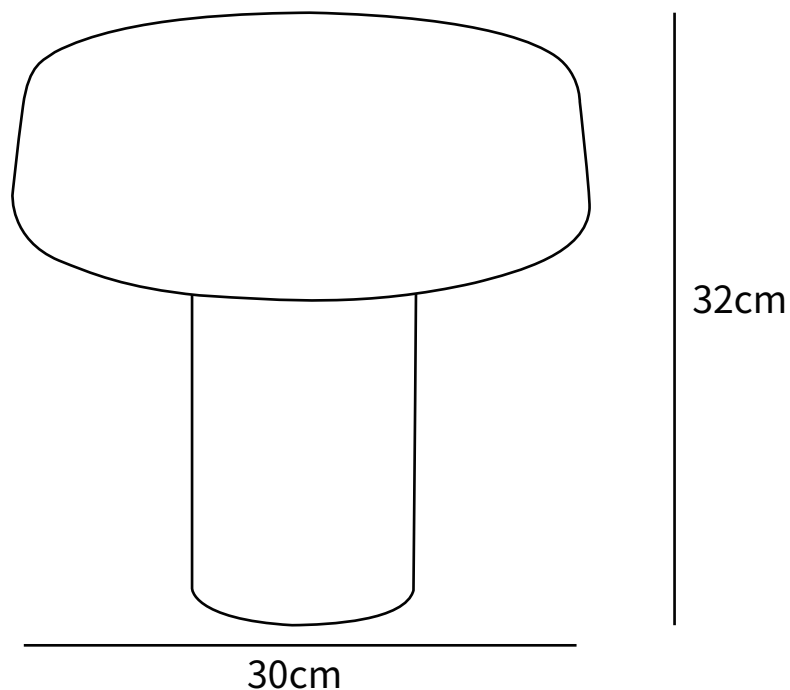

## SPECIFICATION DETAILS

\*For custom options, consult factory for details

<b>Fixture Dimensions</b>	D 11.8" x H 12.5"
<b>Light source</b>	E26 or E27
<b>Wattage</b>	Max 40W
<b>Voltage</b>	AC 110-240V
<b>Color Temperature</b>	Based on the purchase of light bulbs
<b>CRI(Ra)</b>	80CRI
<b>Mounting</b>	Table
<b>Driver Required</b>	NO
<b>Optional Color Temps</b>	Buy bulbs as needed
<b>LED Rated Life</b>	Based on bulb life (we do not supply bulbs)
<b>Dimming</b>	Dimming is not supported
<b>Finishes</b>	White Marble, Green Marble
<b>Glass Details</b>	White
<b>Material</b>	Marble, Glass
<b>Wire Length</b>	59"
<b>Wire Type</b>	Wire with switch plug