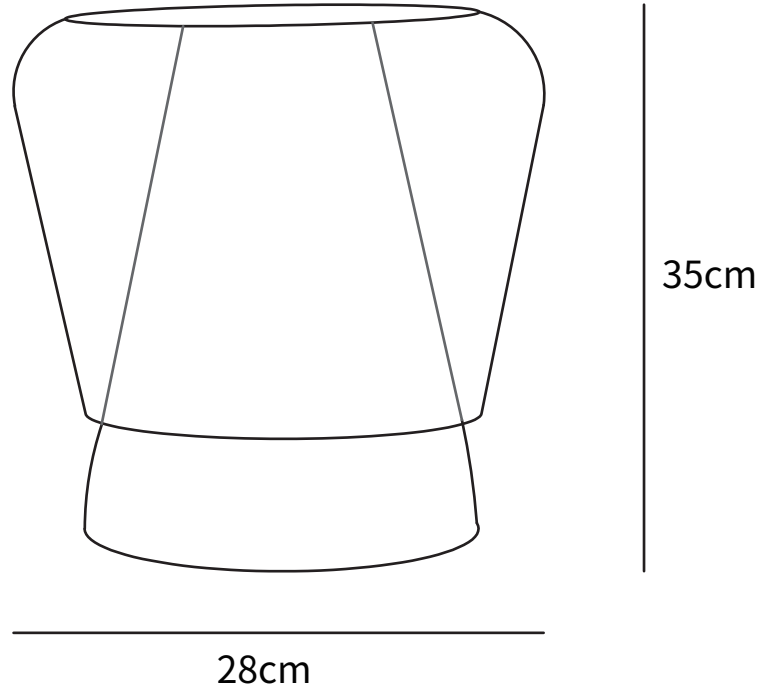

## SPECIFICATION DETAILS

\*For custom options, consult factory for details

<b>Fixture Dimensions</b>	D 11" x H 13.7"
<b>Light source</b>	E26 or E27
<b>Wattage</b>	Max 40W
<b>Voltage</b>	AC 110-240V
<b>Color Temperature</b>	Based on the purchase of light bulbs
<b>CRI(Ra)</b>	80CRI
<b>Mounting</b>	Table
<b>Driver Required</b>	NO
<b>Optional Color Temps</b>	Buy bulbs as needed
<b>LED Rated Life</b>	Based on bulb life (we do not supply bulbs)
<b>Dimming</b>	Dimming is not supported
<b>Finishes</b>	Blue, White
<b>Shade Details</b>	Blue, White
<b>Material</b>	Metal, Glass
<b>Wire Length</b>	59"
<b>Wire Type</b>	Wire with switch plug