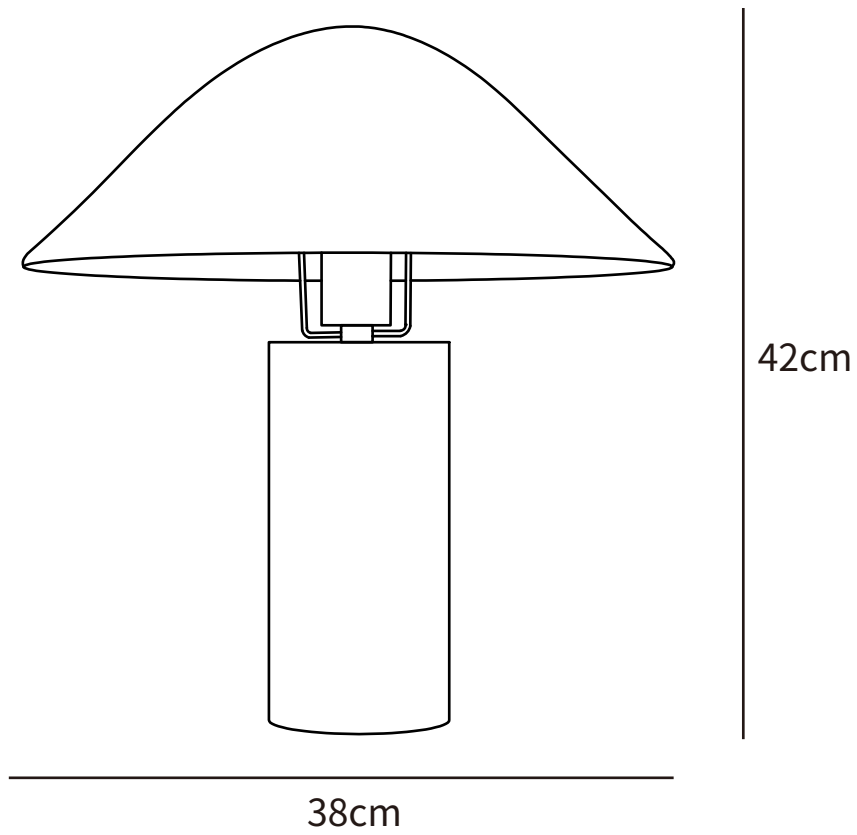

SPECIFICATION SHEET

SPECIFICATION DETAILS

*For custom options, consult factory for details

D 14.9" x H 16.5"

Fixture Dimensions

Light source	E26 or E27
Wattage	MAX 40W incandescent bulb or LED equivalent.
Voltage	AC 110-240V
Dimming	Compatible with dimmable bulbs (bulb not included)
Control method	In line ON / OFF switch.
Finishes	Black Marble, White Marble
Shade Details	Black, White
Material	Metal, Marble
Cord Length	Supplied with switched plug cord, length ~59" (150cm).