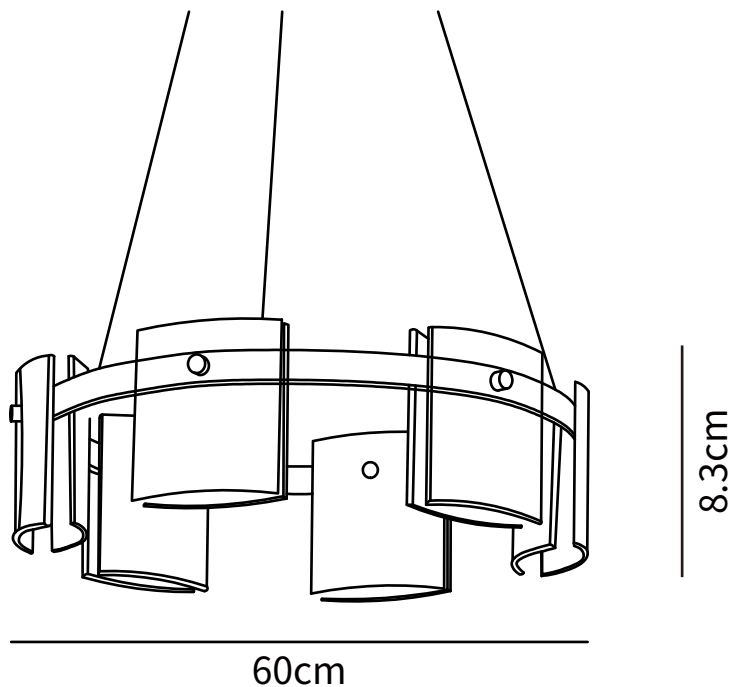

SPECIFICATION SHEET

SPECIFICATION DETAILS

*For custom options, consult factory for details

Fixture Dimensions	D 23.6" x H 3.3"
Light source	G9 (bulb not included)
Wattage	MAX 5W incandescent bulb or LED equivalent.
Voltage	AC 110-240V
Mounting	Hardwired.
Dimming	Compatible with dimmable bulbs (bulb not included)
Control method	Compatible with common wall switches(not included)
Finishes	Black, Gold
Glass Color	Smoke gray, Cognac
Material	Glass, Metal
Wire Length	The standard length of the suspended wire is 59 "(150 cm) and the length is adjustable.

SPECIFICATION SHEET

SPECIFICATION DETAILS

*For custom options, consult factory for details

Fixture Dimensions	D 31.4" x H 3.3"
Light source	G9 (bulb not included)
Wattage	MAX 5W incandescent bulb or LED equivalent.
Voltage	AC 110-240V
Mounting	Hardwired.
Dimming	Compatible with dimmable bulbs (bulb not included)
Control method	Compatible with common wall switches (not included)
Finishes	Black, Gold
Glass Color	Smoke gray, Cognac
Material	Glass, Metal
Wire Length	The standard length of the suspended wire is 59 "(150 cm) and the length is adjustable.

SPECIFICATION SHEET

SPECIFICATION DETAILS

*For custom options, consult factory for details

Fixture Dimensions	D 39.4" x H 3.3"
Light source	G9 (bulb not included)
Wattage	MAX 5W incandescent bulb or LED equivalent.
Voltage	AC 110-240V
Mounting	Hardwired.
Dimming	Compatible with dimmable bulbs (bulb not included)
Control method	Compatible with common wall switches (not included)
Finishes	Black, Gold
Glass Color	Smoke gray, Cognac
Material	Glass, Metal
Wire Length	The standard length of the suspended wire is 59 "(150 cm) and the length is adjustable.