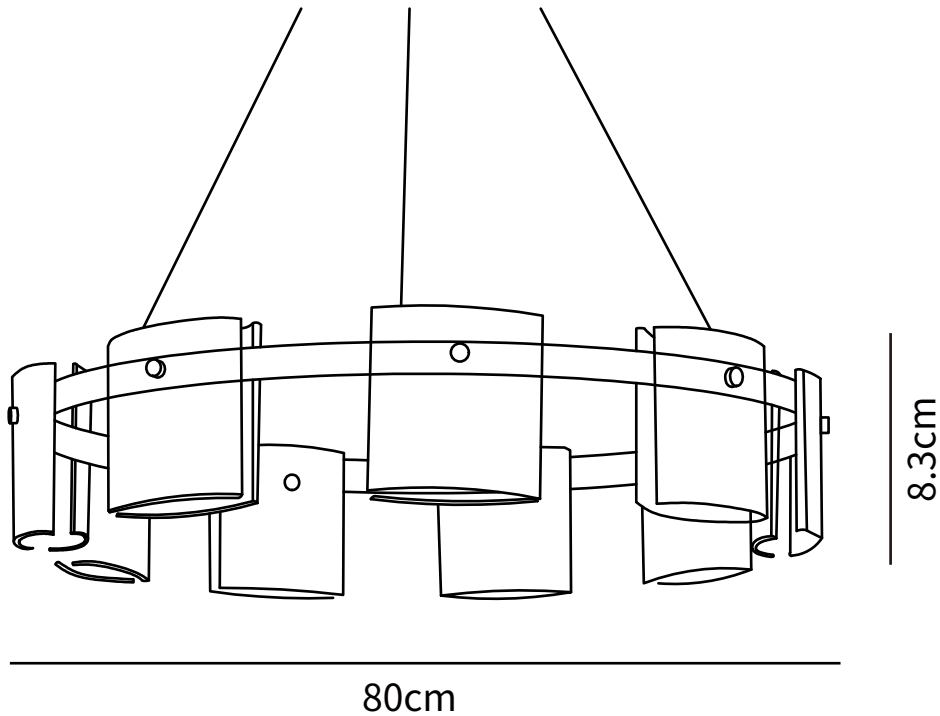

SPECIFICATION SHEET

SPECIFICATION DETAILS

*For custom options, consult factory for details

Fixture Dimensions	D 23.6" x H 3.3"
Light source	G9 (bulb not included)
Wattage	MAX 5W incandescent bulb or LED equivalent.
Voltage	AC 110-240V
Mounting	Hardwired.
Dimming	Compatible with dimmable bulbs (bulb not included)
Control method	Compatible with common wall switches(not included)
Finishes	Black, Gold
Glass Color	Smoke gray, Cognac
Material	Glass, Metal
Wire Length	The standard length of the suspended wire is 59 "(150 cm) and the length is adjustable.

SPECIFICATION SHEET

SPECIFICATION DETAILS

*For custom options, consult factory for details

Fixture Dimensions	D 31.4" x H 3.3"
Light source	G9 (bulb not included)
Wattage	MAX 5W incandescent bulb or LED equivalent.
Voltage	AC 110-240V
Mounting	Hardwired.
Dimming	Compatible with dimmable bulbs (bulb not included)
Control method	Compatible with common wall switches (not included)
Finishes	Black, Gold
Glass Color	Smoke gray, Cognac
Material	Glass, Metal
Wire Length	The standard length of the suspended wire is 59 "(150 cm) and the length is adjustable.

SPECIFICATION SHEET

SPECIFICATION DETAILS

*For custom options, consult factory for details

Fixture Dimensions	D 39.4" x H 3.3"
Light source	G9 (bulb not included)
Wattage	MAX 5W incandescent bulb or LED equivalent.
Voltage	AC 110-240V
Mounting	Hardwired.
Dimming	Compatible with dimmable bulbs (bulb not included)
Control method	Compatible with common wall switches (not included)
Finishes	Black, Gold
Glass Color	Smoke gray, Cognac
Material	Glass, Metal
Wire Length	The standard length of the suspended wire is 59 "(150 cm) and the length is adjustable.