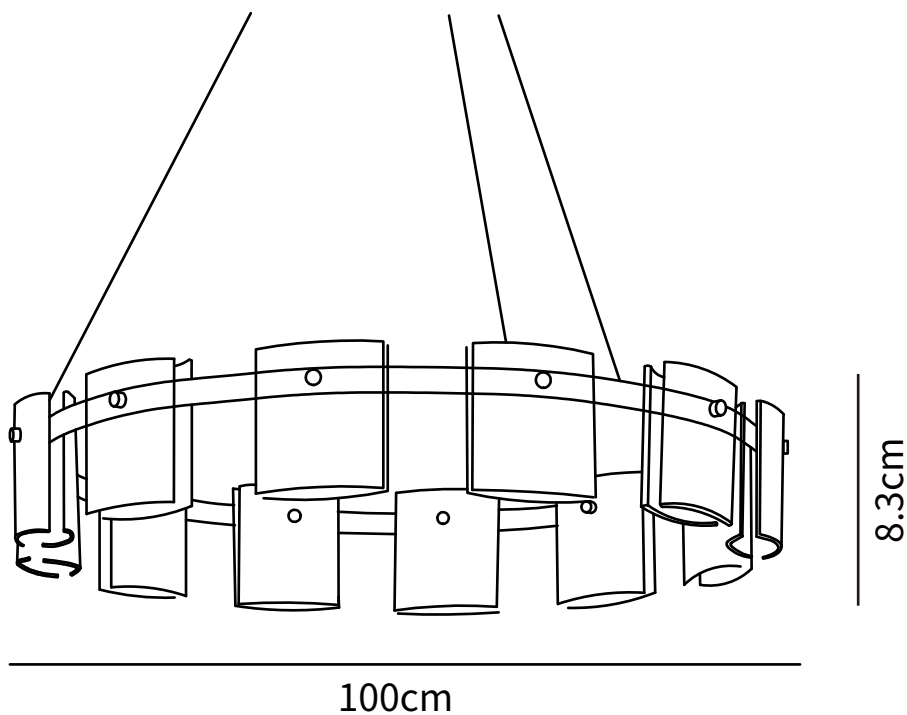

SPECIFICATION SHEET

SPECIFICATION DETAILS

*For custom options, consult factory for details

Fixture Dimensions	D 23.6" x H 3.3"
Light source	G9 (bulb not included)
Wattage	MAX 5W incandescent bulb or LED equivalent.
Voltage	AC 110-240V
Mounting	Hardwired.
Dimming	Compatible with dimmable bulbs (bulb not included)
Control method	Compatible with common wall switches(not included)
Finishes	Black, Gold
Glass Color	Smoke gray, Cognac
Material	Glass, Metal
Wire Length	The standard length of the suspended wire is 59 "(150 cm) and the length is adjustable.

SPECIFICATION SHEET

SPECIFICATION DETAILS

*For custom options, consult factory for details

Fixture Dimensions	D 31.4" x H 3.3"
Light source	G9 (bulb not included)
Wattage	MAX 5W incandescent bulb or LED equivalent.
Voltage	AC 110-240V
Mounting	Hardwired.
Dimming	Compatible with dimmable bulbs (bulb not included)
Control method	Compatible with common wall switches (not included)
Finishes	Black, Gold
Glass Color	Smoke gray, Cognac
Material	Glass, Metal
Wire Length	The standard length of the suspended wire is 59 "(150 cm) and the length is adjustable.

SPECIFICATION SHEET

SPECIFICATION DETAILS

*For custom options, consult factory for details

Fixture Dimensions	D 39.4" x H 3.3"
Light source	G9 (bulb not included)
Wattage	MAX 5W incandescent bulb or LED equivalent.
Voltage	AC 110-240V
Mounting	Hardwired.
Dimming	Compatible with dimmable bulbs (bulb not included)
Control method	Compatible with common wall switches (not included)
Finishes	Black, Gold
Glass Color	Smoke gray, Cognac
Material	Glass, Metal
Wire Length	The standard length of the suspended wire is 59 "(150 cm) and the length is adjustable.