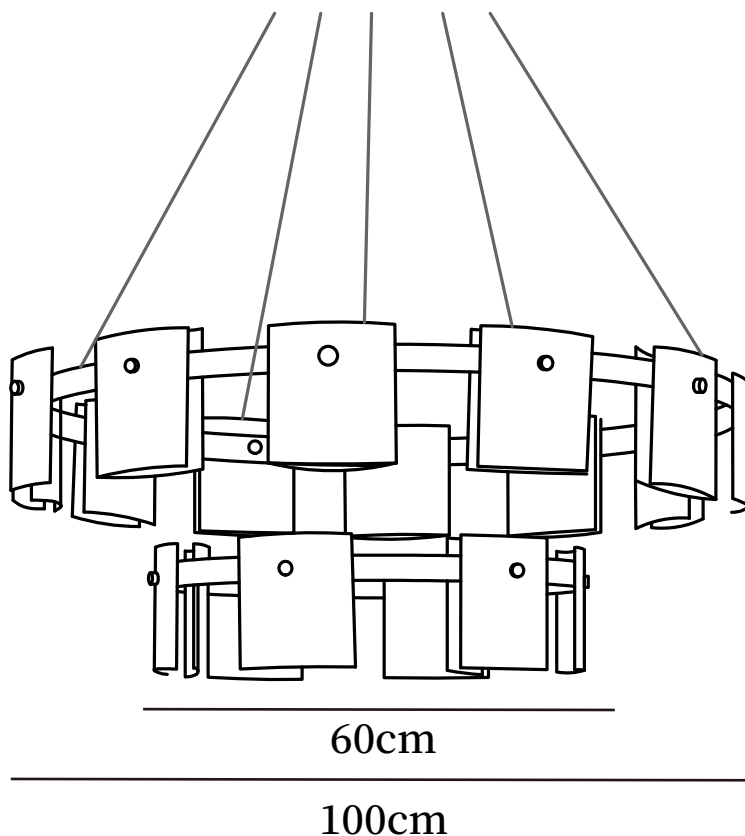

SPECIFICATION SHEET

SPECIFICATION DETAILS

*For custom options, consult factory for details

Fixture Dimensions	D 31.4" x H 3.3"
Light source	G9 (bulb not included)
Wattage	MAX 5W incandescent bulb or LED equivalent.
Voltage	AC 110-240V
Mounting	Hardwired.
Dimming	Compatible with dimmable bulbs (bulb not included)
Control method	Compatible with common wall switches (not included)
Finishes	Black, Gold
Glass Color	Smoke gray, Cognac
Material	Glass, Metal
Wire Length	The standard length of the suspended wire is 59 "(150 cm) and the length is adjustable.

SPECIFICATION SHEET

SPECIFICATION DETAILS

*For custom options, consult factory for details

Fixture Dimensions	D 39.4" x H 3.3"
Light source	G9 (bulb not included)
Wattage	MAX 5W incandescent bulb or LED equivalent.
Voltage	AC 110-240V
Mounting	Hardwired.
Dimming	Compatible with dimmable bulbs (bulb not included)
Control method	Compatible with common wall switches (not included)
Finishes	Black, Gold
Glass Color	Smoke gray, Cognac
Material	Glass, Metal
Wire Length	The standard length of the suspended wire is 59 "(150 cm) and the length is adjustable.

SPECIFICATION SHEET

SPECIFICATION DETAILS

*For custom options, consult factory for details

Fixture Dimensions	D 39.4" + D 23.6"
Light source	G9 (bulb not included)
Wattage	MAX 5W incandescent bulb or LED equivalent.
Voltage	AC 110-240V
Mounting	Hardwired.
Dimming	Compatible with dimmable bulbs (bulb not included)
Control method	Compatible with common wall switches (not included)
Finishes	Black, Gold
Glass Color	Smoke gray, Cognac
Material	Glass, Metal
Wire Length	The standard length of the suspended wire is 59 "(150 cm) and the length is adjustable.
