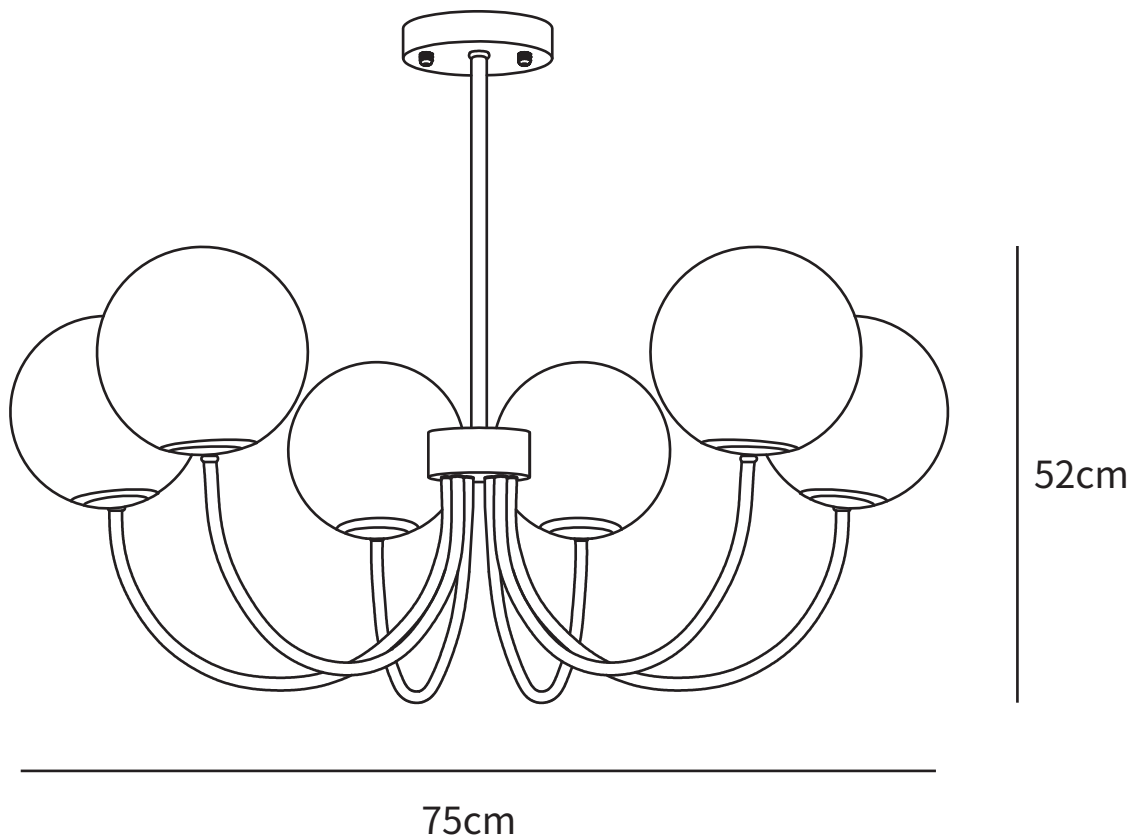

SPECIFICATION SHEET

SPECIFICATION DETAILS

*For custom options, consult factory for details

Fixture Dimensions	D 29.5" x H 20.4"
Light source	G9
Wattage	Max 5W
Voltage	AC 110-240V
Color Temperature	Based on the purchase of light bulbs
CRI(Ra)	80CRI
Mounting	Ceiling
Driver Required	NO
Optional Color Temps	Buy bulbs as needed
LED Rated Life	Based on bulb life (we do not supply bulbs)
Dimming	Dimming is not supported
Finishes	Brass
Glass Details	White
Material	Brass, Glass
Rod Length	19.7"
Rod Type	Gold Suspension rod

SPECIFICATION SHEET

SPECIFICATION DETAILS

*For custom options, consult factory for details

Fixture Dimensions	D 35.4" x H 20.4"
Light source	G9
Wattage	Max 5W
Voltage	AC 110-240V
Color Temperature	Based on the purchase of light bulbs
CRI(Ra)	80CRI
Mounting	Ceiling
Driver Required	NO
Optional Color Temps	Buy bulbs as needed
LED Rated Life	Based on bulb life (we do not supply bulbs)
Dimming	Dimming is not supported
Finishes	Brass
Glass Details	White
Material	Brass, Glass
Rod Length	19.7"
Rod Type	Gold Suspension rod