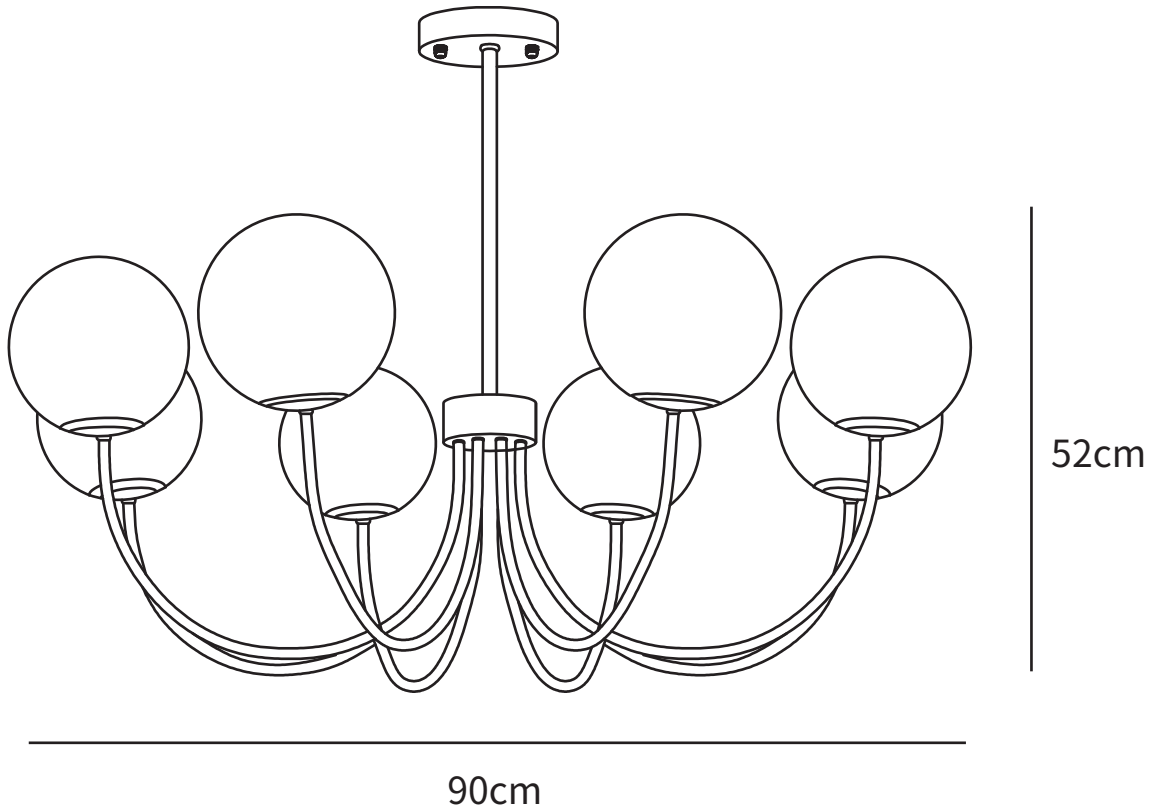

SPECIFICATION SHEET

SPECIFICATION DETAILS

*For custom options, consult factory for details

Fixture Dimensions	D 29.5" x H 20.4"
Light source	G9
Wattage	Max 5W
Voltage	AC 110-240V
Color Temperature	Based on the purchase of light bulbs
CRI(Ra)	80CRI
Mounting	Ceiling
Driver Required	NO
Optional Color Temps	Buy bulbs as needed
LED Rated Life	Based on bulb life (we do not supply bulbs)
Dimming	Dimming is not supported
Finishes	Brass
Glass Details	White
Material	Brass, Glass
Rod Length	19.7"
Rod Type	Gold Suspension rod

SPECIFICATION SHEET

SPECIFICATION DETAILS

*For custom options, consult factory for details

Fixture Dimensions	D 35.4" x H 20.4"
Light source	G9
Wattage	Max 5W
Voltage	AC 110-240V
Color Temperature	Based on the purchase of light bulbs
CRI(Ra)	80CRI
Mounting	Ceiling
Driver Required	NO
Optional Color Temps	Buy bulbs as needed
LED Rated Life	Based on bulb life (we do not supply bulbs)
Dimming	Dimming is not supported
Finishes	Brass
Glass Details	White
Material	Brass, Glass
Rod Length	19.7"
Rod Type	Gold Suspension rod