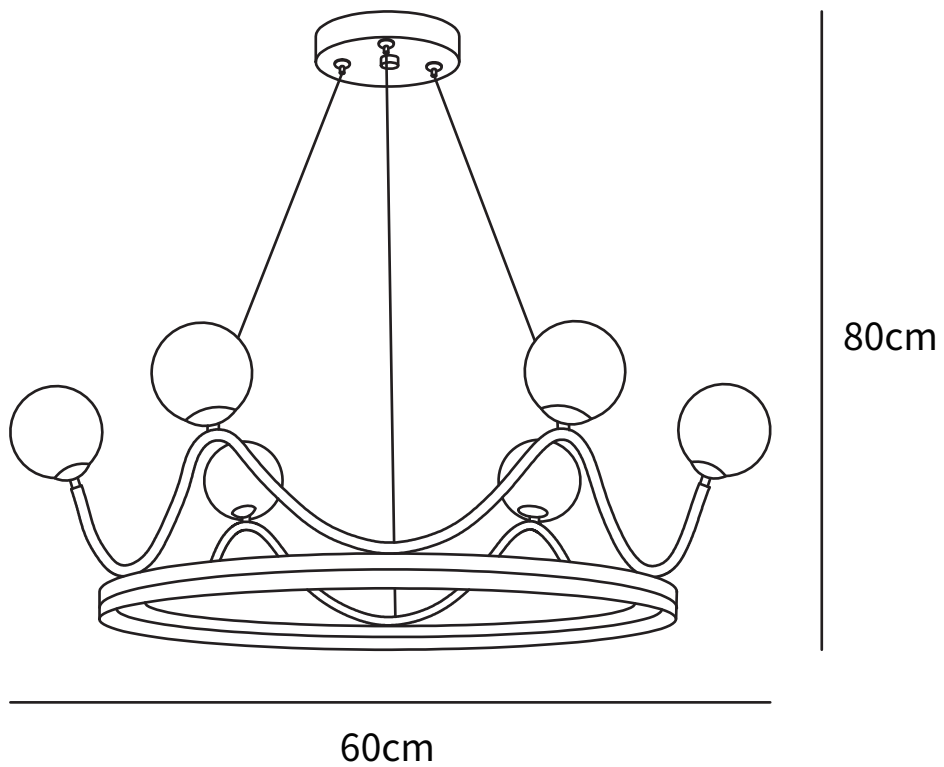

SPECIFICATION SHEET

SPECIFICATION DETAILS

*For custom options, consult factory for details

Fixture Dimensions	D 23.6" x H 31.4"
Light source	G9
Wattage	~5W
Voltage	AC 110-240V
Color Temperature	Based on the purchase of light bulbs
CRI(Ra)	80CRI
Mounting	Ceiling
Driver Required	NO
Optional Color Temps	Buy bulbs as needed
LED Rated Life	Based on bulb life (we do not supply bulbs)
Dimming	Dimming is not supported
Finishes	Brass
Glass Details	White
Material	Brass, Glass
Rod Length	59"
Rod Type	Black Hanging Wire

SPECIFICATION SHEET

SPECIFICATION DETAILS

*For custom options, consult factory for details

Fixture Dimensions	D 31.4" x H 31.4"
Light source	G9
Wattage	~5W
Voltage	AC 110-240V
Color Temperature	Based on the purchase of light bulbs
CRI(Ra)	80CRI
Mounting	Ceiling
Driver Required	NO
Optional Color Temps	Buy bulbs as needed
LED Rated Life	Based on bulb life (we do not supply bulbs)
Dimming	Dimming is not supported
Finishes	Brass
Glass Details	White
Material	Brass, Glass
Rod Length	59"
Rod Type	Black Hanging Wire

SPECIFICATION SHEET

SPECIFICATION DETAILS

*For custom options, consult factory for details

Fixture Dimensions	D 39.3" x H 31.4"
Light source	G9
Wattage	~5W
Voltage	AC 110-240V
Color Temperature	Based on the purchase of light bulbs
CRI(Ra)	80CRI
Mounting	Ceiling
Driver Required	NO
Optional Color Temps	Buy bulbs as needed
LED Rated Life	Based on bulb life (we do not supply bulbs)
Dimming	Dimming is not supported
Finishes	Brass
Glass Details	White
Material	Brass, Glass
Rod Length	59"
Rod Type	Black Hanging Wire