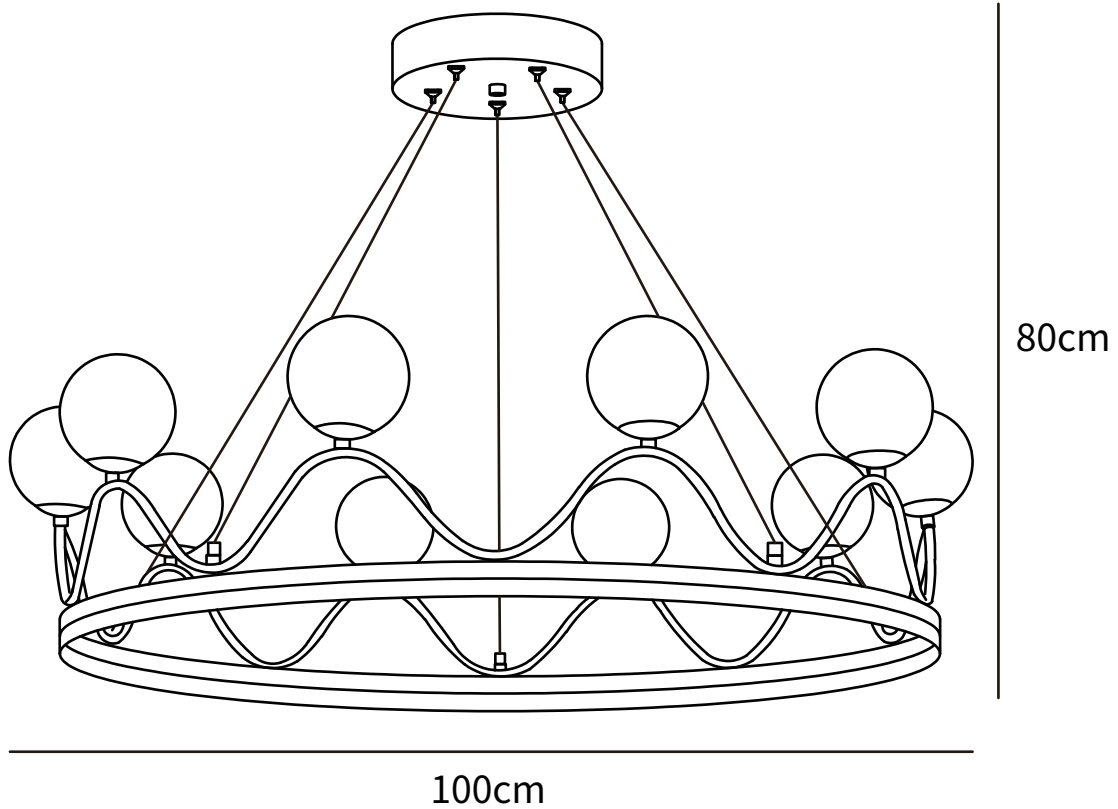

SPECIFICATION SHEET

SPECIFICATION DETAILS

*For custom options, consult factory for details

Fixture Dimensions	D 23.6" x H 31.4"
Light source	G9
Wattage	~5W
Voltage	AC 110-240V
Color Temperature	Based on the purchase of light bulbs
CRI(Ra)	80CRI
Mounting	Ceiling
Driver Required	NO
Optional Color Temps	Buy bulbs as needed
LED Rated Life	Based on bulb life (we do not supply bulbs)
Dimming	Dimming is not supported
Finishes	Brass
Glass Details	White
Material	Brass, Glass
Rod Length	59"
Rod Type	Black Hanging Wire

SPECIFICATION SHEET

SPECIFICATION DETAILS

*For custom options, consult factory for details

Fixture Dimensions	D 31.4" x H 31.4"
Light source	G9
Wattage	~5W
Voltage	AC 110-240V
Color Temperature	Based on the purchase of light bulbs
CRI(Ra)	80CRI
Mounting	Ceiling
Driver Required	NO
Optional Color Temps	Buy bulbs as needed
LED Rated Life	Based on bulb life (we do not supply bulbs)
Dimming	Dimming is not supported
Finishes	Brass
Glass Details	White
Material	Brass, Glass
Rod Length	59"
Rod Type	Black Hanging Wire

SPECIFICATION SHEET

SPECIFICATION DETAILS

*For custom options, consult factory for details

Fixture Dimensions	D 39.3" x H 31.4"
Light source	G9
Wattage	~5W
Voltage	AC 110-240V
Color Temperature	Based on the purchase of light bulbs
CRI(Ra)	80CRI
Mounting	Ceiling
Driver Required	NO
Optional Color Temps	Buy bulbs as needed
LED Rated Life	Based on bulb life (we do not supply bulbs)
Dimming	Dimming is not supported
Finishes	Brass
Glass Details	White
Material	Brass, Glass
Rod Length	59"
Rod Type	Black Hanging Wire