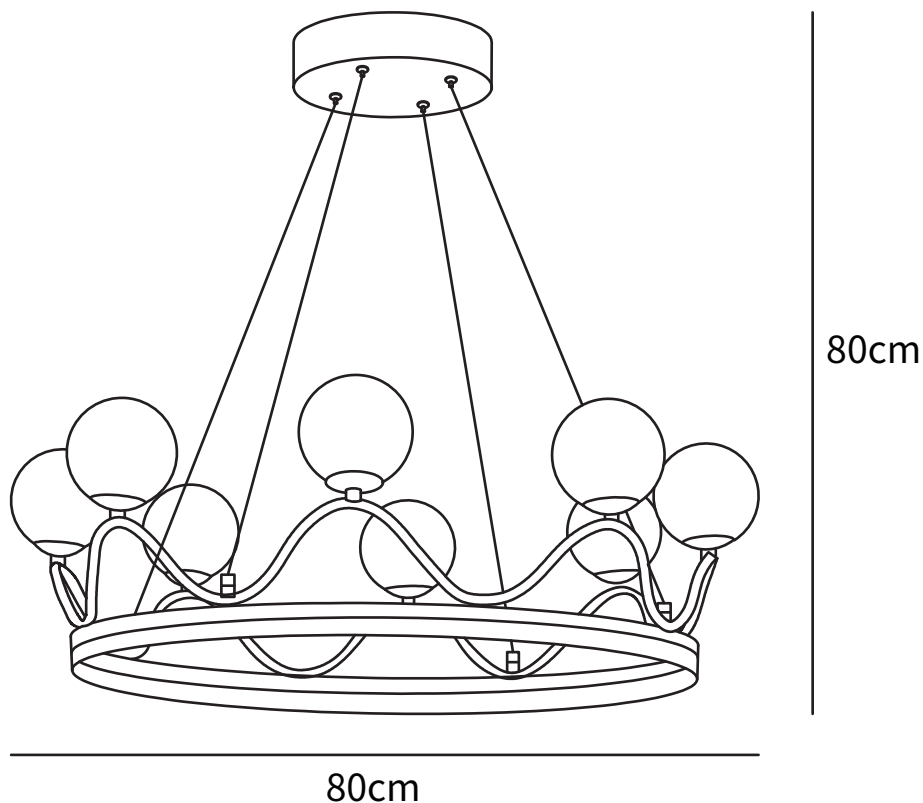

SPECIFICATION SHEET

SPECIFICATION DETAILS

*For custom options, consult factory for details

Fixture Dimensions	D 23.6" x H 31.4"
Light source	G9
Wattage	~5W
Voltage	AC 110-240V
Color Temperature	Based on the purchase of light bulbs
CRI(Ra)	80CRI
Mounting	Ceiling
Driver Required	NO
Optional Color Temps	Buy bulbs as needed
LED Rated Life	Based on bulb life (we do not supply bulbs)
Dimming	Dimming is not supported
Finishes	Brass
Glass Details	White
Material	Brass, Glass
Rod Length	59"
Rod Type	Black Hanging Wire

SPECIFICATION SHEET

SPECIFICATION DETAILS

*For custom options, consult factory for details

Fixture Dimensions	D 31.4" x H 31.4"
Light source	G9
Wattage	~5W
Voltage	AC 110-240V
Color Temperature	Based on the purchase of light bulbs
CRI(Ra)	80CRI
Mounting	Ceiling
Driver Required	NO
Optional Color Temps	Buy bulbs as needed
LED Rated Life	Based on bulb life (we do not supply bulbs)
Dimming	Dimming is not supported
Finishes	Brass
Glass Details	White
Material	Brass, Glass
Rod Length	59"
Rod Type	Black Hanging Wire

SPECIFICATION SHEET

SPECIFICATION DETAILS

*For custom options, consult factory for details

Fixture Dimensions	D 39.3" x H 31.4"
Light source	G9
Wattage	~5W
Voltage	AC 110-240V
Color Temperature	Based on the purchase of light bulbs
CRI(Ra)	80CRI
Mounting	Ceiling
Driver Required	NO
Optional Color Temps	Buy bulbs as needed
LED Rated Life	Based on bulb life (we do not supply bulbs)
Dimming	Dimming is not supported
Finishes	Brass
Glass Details	White
Material	Brass, Glass
Rod Length	59"
Rod Type	Black Hanging Wire