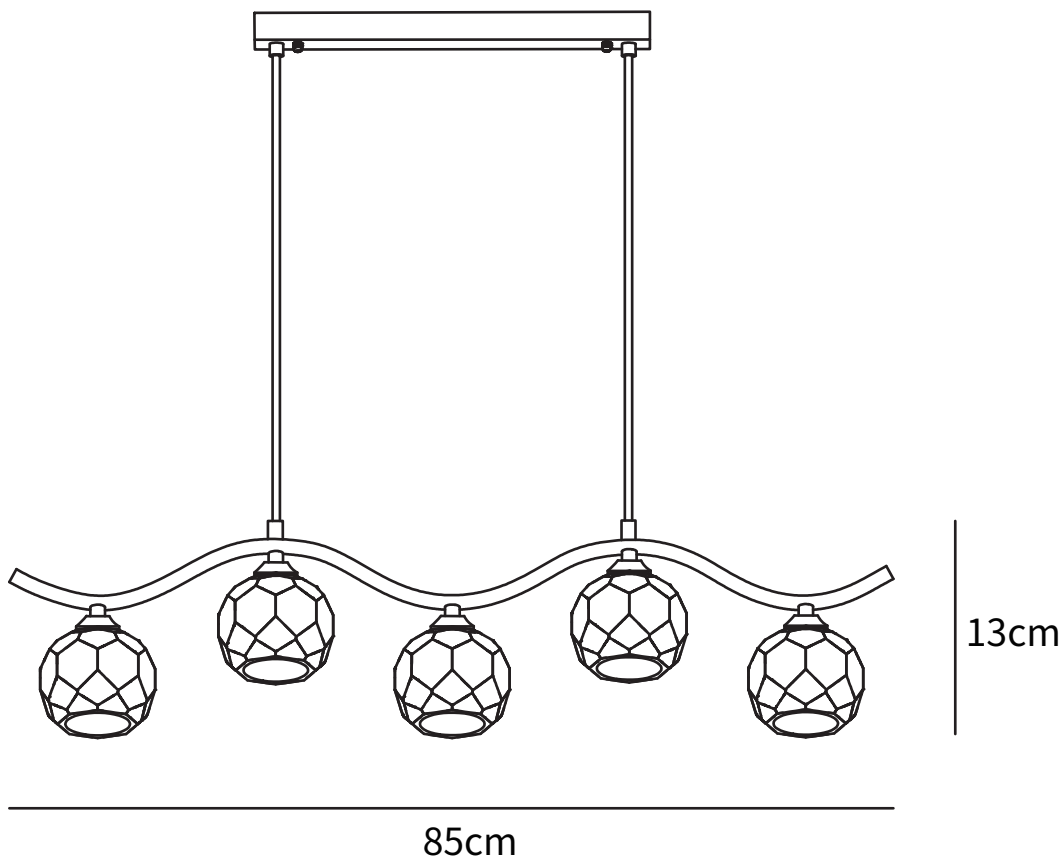

SPECIFICATION SHEET

SPECIFICATION DETAILS

*For custom options, consult factory for details

Fixture Dimensions	L 20.8" x H 5.1"
Light source	G9
Wattage	~5W
Voltage	AC 110-240V
Color Temperature	Based on the purchase of light bulbs
CRI(Ra)	80CRI
Mounting	Ceiling
Driver Required	NO
Optional Color Temps	Buy bulbs as needed
LED Rated Life	Based on bulb life (we do not supply bulbs)
Dimming	Dimming is not supported
Finishes	Brass
Crystal Details	Clear
Material	Brass, Crystal
Rod Length	59"
Rod Type	Black Hanging Wire

SPECIFICATION SHEET

SPECIFICATION DETAILS

*For custom options, consult factory for details

Fixture Dimensions	L 33.4" x H 5.1"
Light source	G9
Wattage	~5W
Voltage	AC 110-240V
Color Temperature	Based on the purchase of light bulbs
CRI(Ra)	80CRI
Mounting	Ceiling
Driver Required	NO
Optional Color Temps	Buy bulbs as needed
LED Rated Life	Based on bulb life (we do not supply bulbs)
Dimming	Dimming is not supported
Finishes	Brass
Crystal Details	Clear
Material	Brass, Crystal
Rod Length	59"
Rod Type	Black Hanging Wire

SPECIFICATION SHEET

SPECIFICATION DETAILS

*For custom options, consult factory for details

Fixture Dimmensions	L 46.4" x H 5.1"
Light source	G9
Wattage	~5W
Voltage	AC 110-240V
Color Temperature	Based on the purchase of light bulbs
CRI(Ra)	80CRI
Mounting	Ceiling
Driver Required	NO
Optional Color Temps	Buy bulbs as needed
LED Rated Life	Based on bulb life (we do not supply bulbs)
Dimming	Dimming is not supported
Finishes	Brass
Crystal Details	Clear
Material	Brass, Crystal
Rod Length	59"
Rod Type	Black Hanging Wire