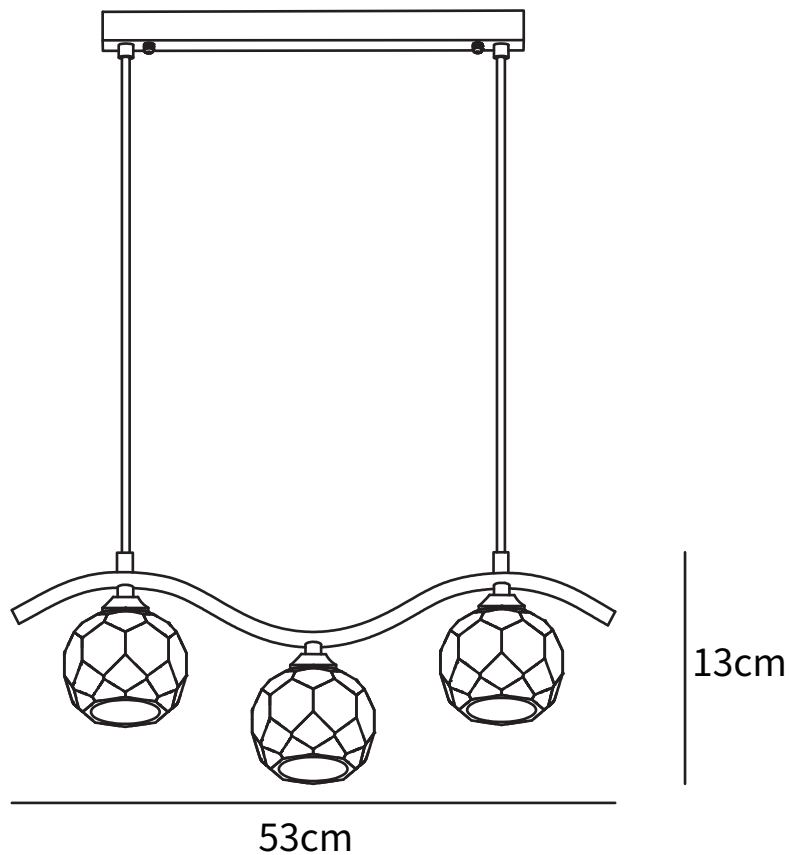

SPECIFICATION SHEET

SPECIFICATION DETAILS

*For custom options, consult factory for details

Fixture Dimensions	L 20.8" x H 5.1"
Light source	G9
Wattage	~5W
Voltage	AC 110-240V
Color Temperature	Based on the purchase of light bulbs
CRI(Ra)	80CRI
Mounting	Ceiling
Driver Required	NO
Optional Color Temps	Buy bulbs as needed
LED Rated Life	Based on bulb life (we do not supply bulbs)
Dimming	Dimming is not supported
Finishes	Brass
Crystal Details	Clear
Material	Brass, Crystal
Rod Length	59"
Rod Type	Black Hanging Wire

SPECIFICATION SHEET

SPECIFICATION DETAILS

*For custom options, consult factory for details

Fixture Dimensions	L 33.4" x H 5.1"
Light source	G9
Wattage	~5W
Voltage	AC 110-240V
Color Temperature	Based on the purchase of light bulbs
CRI(Ra)	80CRI
Mounting	Ceiling
Driver Required	NO
Optional Color Temps	Buy bulbs as needed
LED Rated Life	Based on bulb life (we do not supply bulbs)
Dimming	Dimming is not supported
Finishes	Brass
Crystal Details	Clear
Material	Brass, Crystal
Rod Length	59"
Rod Type	Black Hanging Wire

SPECIFICATION SHEET

SPECIFICATION DETAILS

*For custom options, consult factory for details

Fixture Dimmensions	L 46.4" x H 5.1"
Light source	G9
Wattage	~5W
Voltage	AC 110-240V
Color Temperature	Based on the purchase of light bulbs
CRI(Ra)	80CRI
Mounting	Ceiling
Driver Required	NO
Optional Color Temps	Buy bulbs as needed
LED Rated Life	Based on bulb life (we do not supply bulbs)
Dimming	Dimming is not supported
Finishes	Brass
Crystal Details	Clear
Material	Brass, Crystal
Rod Length	59"
Rod Type	Black Hanging Wire