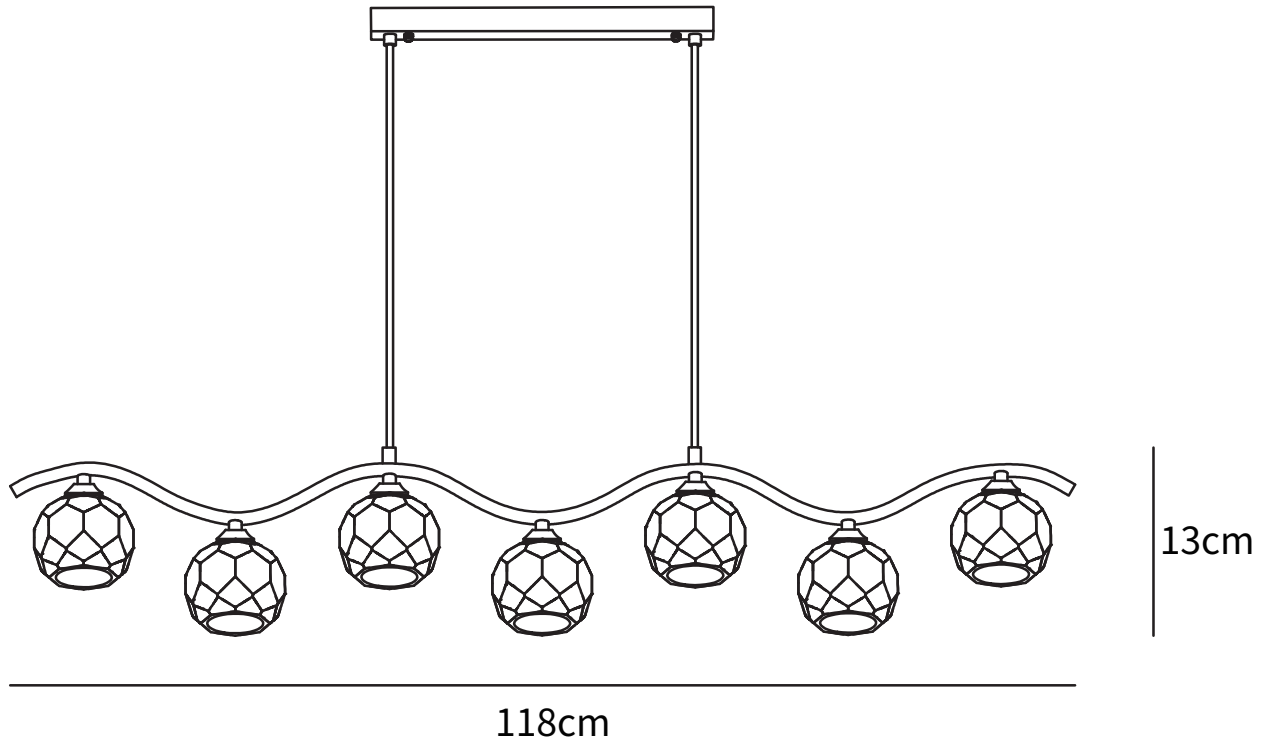

SPECIFICATION SHEET

SPECIFICATION DETAILS

*For custom options, consult factory for details

Fixture Dimensions	L 20.8" x H 5.1"
Light source	G9
Wattage	~5W
Voltage	AC 110-240V
Color Temperature	Based on the purchase of light bulbs
CRI(Ra)	80CRI
Mounting	Ceiling
Driver Required	NO
Optional Color Temps	Buy bulbs as needed
LED Rated Life	Based on bulb life (we do not supply bulbs)
Dimming	Dimming is not supported
Finishes	Brass
Crystal Details	Clear
Material	Brass, Crystal
Rod Length	59"
Rod Type	Black Hanging Wire

SPECIFICATION SHEET

SPECIFICATION DETAILS

*For custom options, consult factory for details

Fixture Dimensions	L 33.4" x H 5.1"
Light source	G9
Wattage	~5W
Voltage	AC 110-240V
Color Temperature	Based on the purchase of light bulbs
CRI(Ra)	80CRI
Mounting	Ceiling
Driver Required	NO
Optional Color Temps	Buy bulbs as needed
LED Rated Life	Based on bulb life (we do not supply bulbs)
Dimming	Dimming is not supported
Finishes	Brass
Crystal Details	Clear
Material	Brass, Crystal
Rod Length	59"
Rod Type	Black Hanging Wire

SPECIFICATION SHEET

SPECIFICATION DETAILS

*For custom options, consult factory for details

Fixture Dimmensions	L 46.4" x H 5.1"
Light source	G9
Wattage	~5W
Voltage	AC 110-240V
Color Temperature	Based on the purchase of light bulbs
CRI(Ra)	80CRI
Mounting	Ceiling
Driver Required	NO
Optional Color Temps	Buy bulbs as needed
LED Rated Life	Based on bulb life (we do not supply bulbs)
Dimming	Dimming is not supported
Finishes	Brass
Crystal Details	Clear
Material	Brass, Crystal
Rod Length	59"
Rod Type	Black Hanging Wire