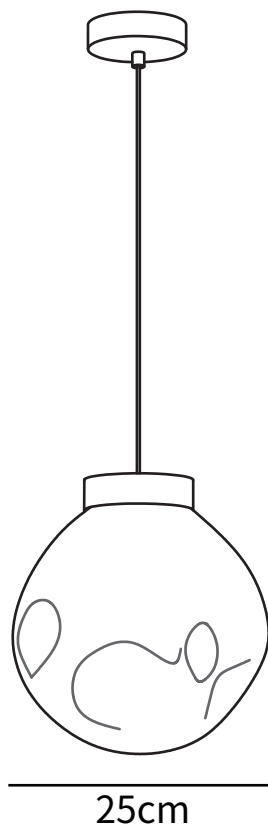

## SPECIFICATION DETAILS

\*For custom options, consult factory for details

<b>Fixture Dimensions</b>	D 7.8"
<b>Light source</b>	E26 or E27
<b>Wattage</b>	Max 40W
<b>Voltage</b>	AC 110-240V
<b>Color Temperature</b>	Based on the purchase of light bulbs
<b>CRI(Ra)</b>	80CRI
<b>Mounting</b>	Ceiling
<b>Driver Required</b>	NO
<b>Optional Color Temps</b>	Buy bulbs as needed
<b>LED Rated Life</b>	Based on bulb life (we do not supply bulbs)
<b>Dimming</b>	Dimming is not supported
<b>Finishes</b>	Gold
<b>Glass Details</b>	White+Clear
<b>Material</b>	Metal, Glass
<b>Wire Length</b>	59"
<b>Wire Type</b>	Black Hanging Wire

## SPECIFICATION DETAILS

\*For custom options, consult factory for details

<b>Fixture Dimensions</b>	D 9.8"
<b>Light source</b>	E26 or E27
<b>Wattage</b>	Max 40W
<b>Voltage</b>	AC 110-240V
<b>Color Temperature</b>	Based on the purchase of light bulbs
<b>CRI(Ra)</b>	80CRI
<b>Mounting</b>	Ceiling
<b>Driver Required</b>	NO
<b>Optional Color Temps</b>	Buy bulbs as needed
<b>LED Rated Life</b>	Based on bulb life (we do not supply bulbs)
<b>Dimming</b>	Dimming is not supported
<b>Finishes</b>	Gold
<b>Glass Details</b>	White+Clear
<b>Material</b>	Metal, Glass
<b>Wire Length</b>	59"
<b>Wire Type</b>	Black Hanging Wire

## SPECIFICATION DETAILS

\*For custom options, consult factory for details

<b>Fixture Dimensions</b>	D 11.8"
<b>Light source</b>	E26 or E27
<b>Wattage</b>	Max 40W
<b>Voltage</b>	AC 110-240V
<b>Color Temperature</b>	Based on the purchase of light bulbs
<b>CRI(Ra)</b>	80CRI
<b>Mounting</b>	Ceiling
<b>Driver Required</b>	NO
<b>Optional Color Temps</b>	Buy bulbs as needed
<b>LED Rated Life</b>	Based on bulb life (we do not supply bulbs)
<b>Dimming</b>	Dimming is not supported
<b>Finishes</b>	Gold
<b>Glass Details</b>	White+Clear
<b>Material</b>	Metal, Glass
<b>Wire Length</b>	59"
<b>Wire Type</b>	Black Hanging Wire