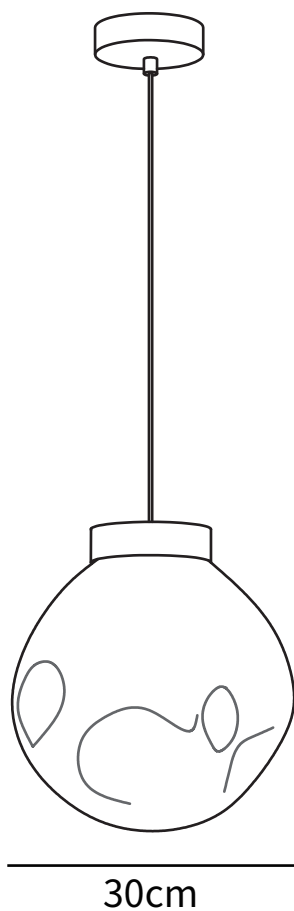

## SPECIFICATION DETAILS

\*For custom options, consult factory for details

<b>Fixture Dimensions</b>	D 7.8"
<b>Light source</b>	E26 or E27
<b>Wattage</b>	Max 40W
<b>Voltage</b>	AC 110-240V
<b>Color Temperature</b>	Based on the purchase of light bulbs
<b>CRI(Ra)</b>	80CRI
<b>Mounting</b>	Ceiling
<b>Driver Required</b>	NO
<b>Optional Color Temps</b>	Buy bulbs as needed
<b>LED Rated Life</b>	Based on bulb life (we do not supply bulbs)
<b>Dimming</b>	Dimming is not supported
<b>Finishes</b>	Gold
<b>Glass Details</b>	White+Clear
<b>Material</b>	Metal, Glass
<b>Wire Length</b>	59"
<b>Wire Type</b>	Black Hanging Wire

## SPECIFICATION DETAILS

\*For custom options, consult factory for details

<b>Fixture Dimensions</b>	D 9.8"
<b>Light source</b>	E26 or E27
<b>Wattage</b>	Max 40W
<b>Voltage</b>	AC 110-240V
<b>Color Temperature</b>	Based on the purchase of light bulbs
<b>CRI(Ra)</b>	80CRI
<b>Mounting</b>	Ceiling
<b>Driver Required</b>	NO
<b>Optional Color Temps</b>	Buy bulbs as needed
<b>LED Rated Life</b>	Based on bulb life (we do not supply bulbs)
<b>Dimming</b>	Dimming is not supported
<b>Finishes</b>	Gold
<b>Glass Details</b>	White+Clear
<b>Material</b>	Metal, Glass
<b>Wire Length</b>	59"
<b>Wire Type</b>	Black Hanging Wire

## SPECIFICATION DETAILS

\*For custom options, consult factory for details

<b>Fixture Dimensions</b>	D 11.8"
<b>Light source</b>	E26 or E27
<b>Wattage</b>	Max 40W
<b>Voltage</b>	AC 110-240V
<b>Color Temperature</b>	Based on the purchase of light bulbs
<b>CRI(Ra)</b>	80CRI
<b>Mounting</b>	Ceiling
<b>Driver Required</b>	NO
<b>Optional Color Temps</b>	Buy bulbs as needed
<b>LED Rated Life</b>	Based on bulb life (we do not supply bulbs)
<b>Dimming</b>	Dimming is not supported
<b>Finishes</b>	Gold
<b>Glass Details</b>	White+Clear
<b>Material</b>	Metal, Glass
<b>Wire Length</b>	59"
<b>Wire Type</b>	Black Hanging Wire