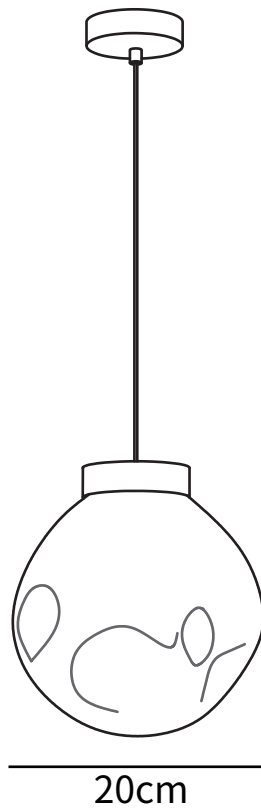

## SPECIFICATION DETAILS

\*For custom options, consult factory for details

<b>Fixture Dimensions</b>	D 7.8"
<b>Light source</b>	E26 or E27
<b>Wattage</b>	Max 40W
<b>Voltage</b>	AC 110-240V
<b>Color Temperature</b>	Based on the purchase of light bulbs
<b>CRI(Ra)</b>	80CRI
<b>Mounting</b>	Ceiling
<b>Driver Required</b>	NO
<b>Optional Color Temps</b>	Buy bulbs as needed
<b>LED Rated Life</b>	Based on bulb life (we do not supply bulbs)
<b>Dimming</b>	Dimming is not supported
<b>Finishes</b>	Gold
<b>Glass Details</b>	White+Clear
<b>Material</b>	Metal, Glass
<b>Wire Length</b>	59"
<b>Wire Type</b>	Black Hanging Wire

## SPECIFICATION DETAILS

\*For custom options, consult factory for details

<b>Fixture Dimensions</b>	D 9.8"
<b>Light source</b>	E26 or E27
<b>Wattage</b>	Max 40W
<b>Voltage</b>	AC 110-240V
<b>Color Temperature</b>	Based on the purchase of light bulbs
<b>CRI(Ra)</b>	80CRI
<b>Mounting</b>	Ceiling
<b>Driver Required</b>	NO
<b>Optional Color Temps</b>	Buy bulbs as needed
<b>LED Rated Life</b>	Based on bulb life (we do not supply bulbs)
<b>Dimming</b>	Dimming is not supported
<b>Finishes</b>	Gold
<b>Glass Details</b>	White+Clear
<b>Material</b>	Metal, Glass
<b>Wire Length</b>	59"
<b>Wire Type</b>	Black Hanging Wire

## SPECIFICATION DETAILS

\*For custom options, consult factory for details

<b>Fixture Dimensions</b>	D 11.8"
<b>Light source</b>	E26 or E27
<b>Wattage</b>	Max 40W
<b>Voltage</b>	AC 110-240V
<b>Color Temperature</b>	Based on the purchase of light bulbs
<b>CRI(Ra)</b>	80CRI
<b>Mounting</b>	Ceiling
<b>Driver Required</b>	NO
<b>Optional Color Temps</b>	Buy bulbs as needed
<b>LED Rated Life</b>	Based on bulb life (we do not supply bulbs)
<b>Dimming</b>	Dimming is not supported
<b>Finishes</b>	Gold
<b>Glass Details</b>	White+Clear
<b>Material</b>	Metal, Glass
<b>Wire Length</b>	59"
<b>Wire Type</b>	Black Hanging Wire