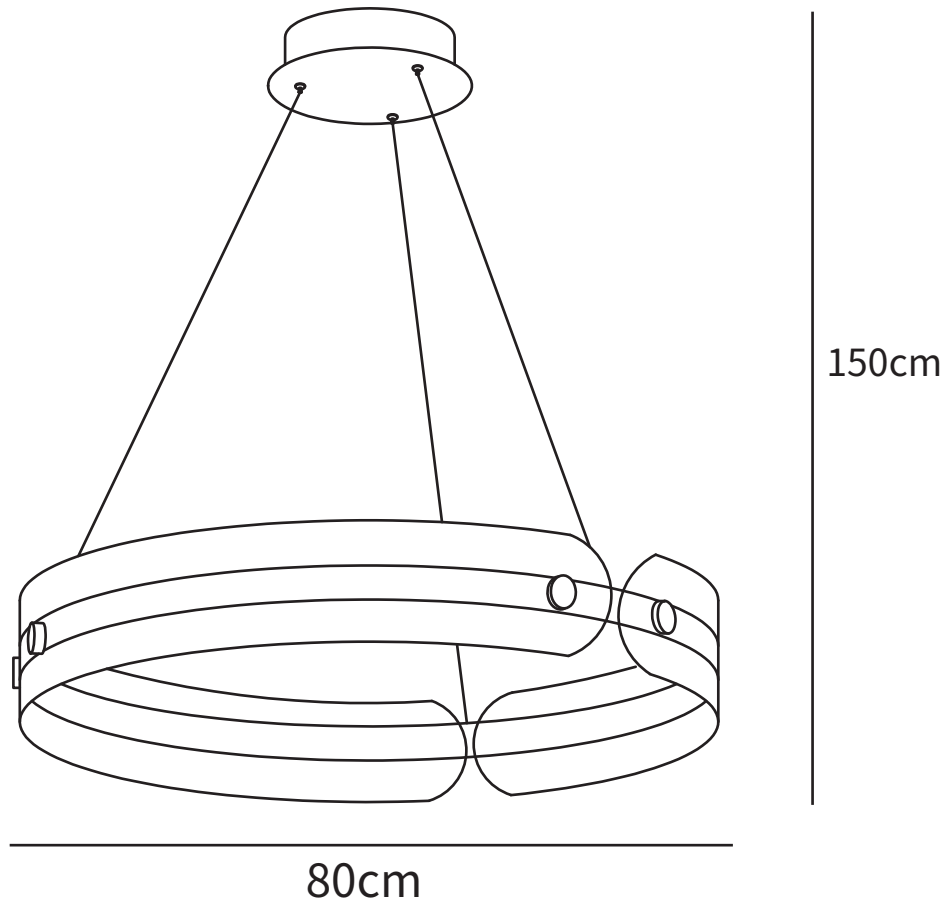

SPECIFICATION SHEET

SPECIFICATION DETAILS

*For custom options, consult factory for details

Fixture Dimensions	D 23.6" x H 59"
Light source	Integrated LED
Wattage	~30W
Voltage	AC 110-240V
Color Temperature	Based on the purchase of light bulbs
CRI(Ra)	80CRI
Mounting	Ceiling
Driver Required	Yes
Optional Color Temps	Warm Light (3000K), Neutral Light (4500K), Cool Light (6000K)
LED Rated Life	Based on bulb life (we do not supply bulbs)
Dimming	Dimming is not supported
Finishes	Black
Shade Details	Coffee
Material	Metal, Acrylic
Wire Length	59"
Wire Type	Black Coaxial Wire

SPECIFICATION SHEET

SPECIFICATION DETAILS

*For custom options, consult factory for details

Fixture Dimensions	D 31.4" x H 59"
Light source	Integrated LED
Wattage	~45W
Voltage	AC 110-240V
Color Temperature	Based on the purchase of light bulbs
CRI(Ra)	80CRI
Mounting	Ceiling
Driver Required	Yes
Optional Color Temps	Warm Light (3000K), Neutral Light (4500K), Cool Light (6000K)
LED Rated Life	Based on bulb life (we do not supply bulbs)
Dimming	Dimming is not supported
Finishes	Black
Shade Details	Coffee
Material	Metal, Acrylic
Wire Length	59"
Wire Type	Black Coaxial Wire