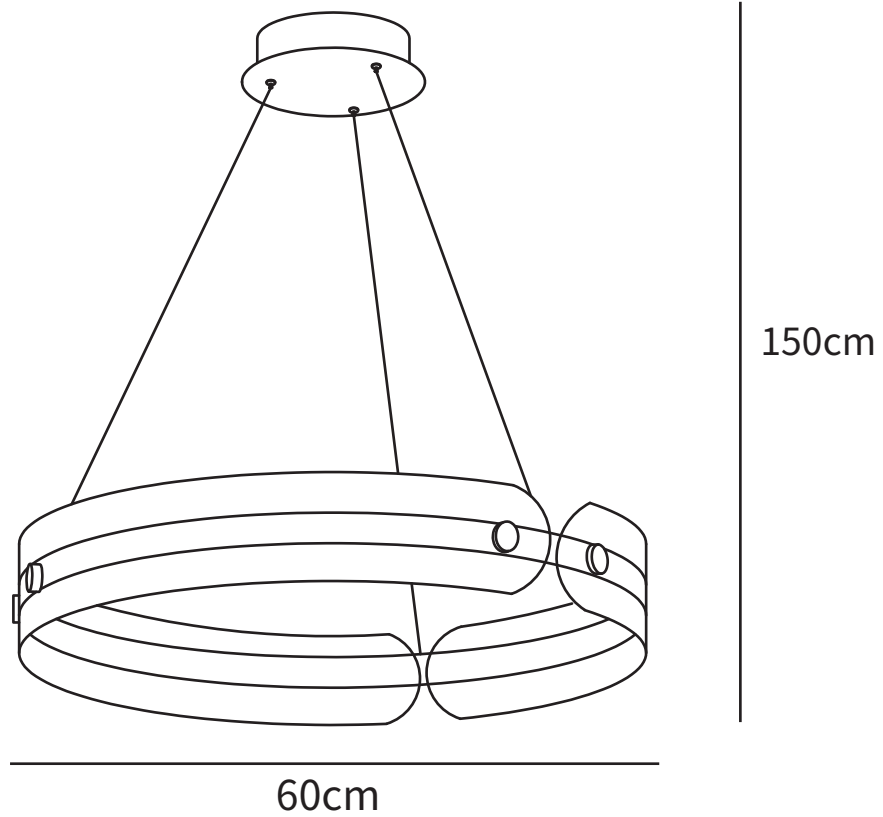

SPECIFICATION SHEET

SPECIFICATION DETAILS

*For custom options, consult factory for details

Fixture Dimensions	D 23.6" x H 59"
Light source	Integrated LED
Wattage	~30W
Voltage	AC 110-240V
Color Temperature	Based on the purchase of light bulbs
CRI(Ra)	80CRI
Mounting	Ceiling
Driver Required	Yes
Optional Color Temps	Warm Light (3000K), Neutral Light (4500K), Cool Light (6000K)
LED Rated Life	Based on bulb life (we do not supply bulbs)
Dimming	Dimming is not supported
Finishes	Black
Shade Details	Coffee
Material	Metal, Acrylic
Wire Length	59"
Wire Type	Black Coaxial Wire

SPECIFICATION SHEET

SPECIFICATION DETAILS

*For custom options, consult factory for details

Fixture Dimensions	D 31.4" x H 59"
Light source	Integrated LED
Wattage	~45W
Voltage	AC 110-240V
Color Temperature	Based on the purchase of light bulbs
CRI(Ra)	80CRI
Mounting	Ceiling
Driver Required	Yes
Optional Color Temps	Warm Light (3000K), Neutral Light (4500K), Cool Light (6000K)
LED Rated Life	Based on bulb life (we do not supply bulbs)
Dimming	Dimming is not supported
Finishes	Black
Shade Details	Coffee
Material	Metal, Acrylic
Wire Length	59"
Wire Type	Black Coaxial Wire