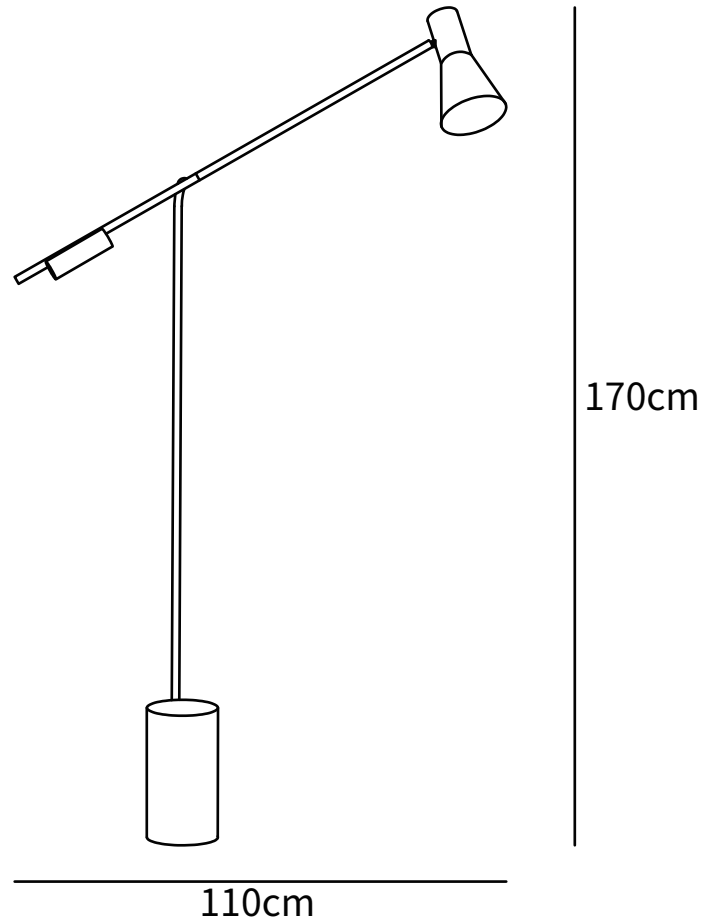

## SPECIFICATION DETAILS

\*For custom options, consult factory for details

<b>Fixture Dimensions</b>	D 43.3" x H 66.9"
<b>Light source</b>	G9
<b>Wattage</b>	~5W
<b>Voltage</b>	AC 110-240V
<b>Color Temperature</b>	Based on the purchase of light bulbs
<b>CRI(Ra)</b>	80CRI
<b>Mounting</b>	Floor
<b>Driver Required</b>	NO
<b>Optional Color Temps</b>	Buy bulbs as needed
<b>LED Rated Life</b>	Based on bulb life (we do not supply bulbs)
<b>Dimming</b>	Dimming is not supported
<b>Finishes</b>	Black, Gold
<b>Shade Details</b>	Black
<b>Material</b>	Metal, Marble
<b>Wire Length</b>	94.8"
<b>Wire Type</b>	Wire with switch plug