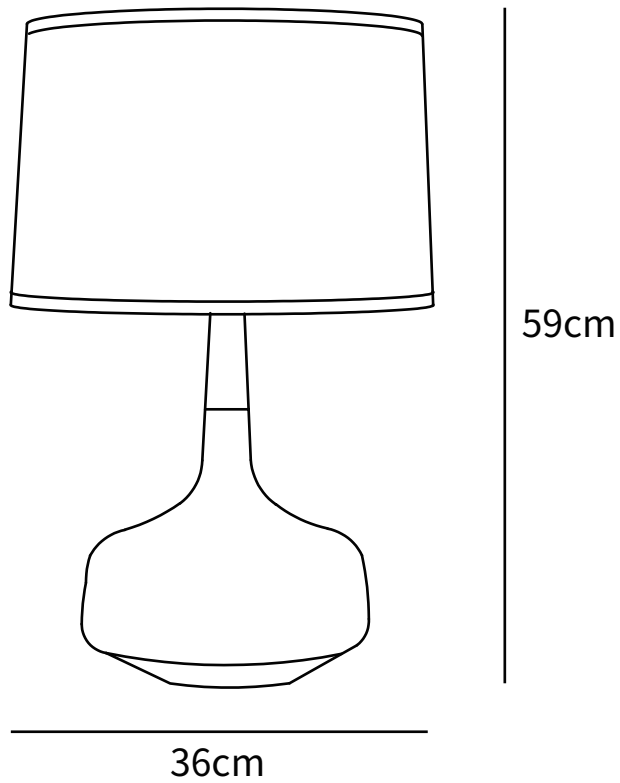

SPECIFICATION SHEET

SPECIFICATION DETAILS

*For custom options, consult factory for details

Fixture Dimensions	D 14.1" x H 23.3"
Light source	E26 or E27
Wattage	Max 40W
Voltage	AC 110-240V
Color Temperature	Based on the purchase of light bulbs
CRI(Ra)	80CRI
Mounting	Table
Driver Required	NO
Optional Color Temps	Buy bulbs as needed
LED Rated Life	Based on bulb life (we do not supply bulbs)
Dimming	Dimming is not supported
Finishes	White
Shade Details	White
Material	Resin, Wood, Fabric
Wire Length	59"
Wire Type	Wire with switch plug