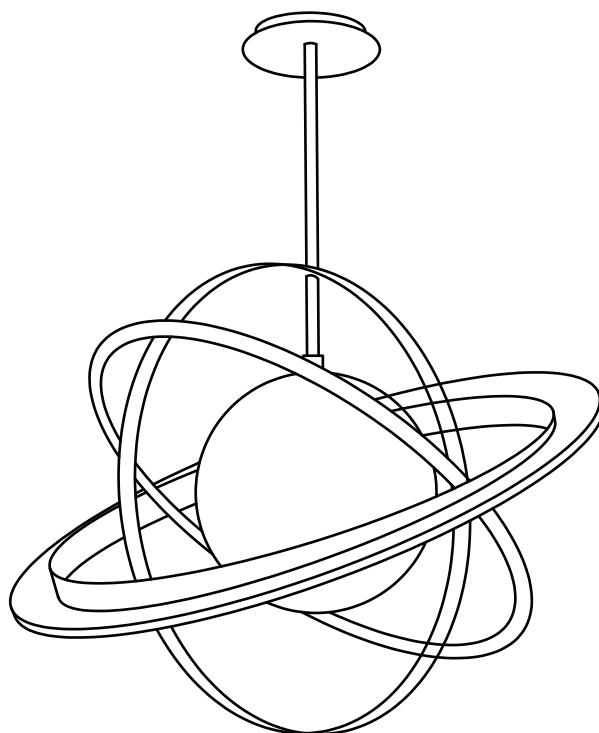

# SPECIFICATION SHEET

---

60cm

## SPECIFICATION DETAILS

\*For custom options, consult factory for details

<b>Fixture Dimensions</b>	D 23.6"
<b>Light source</b>	E26 or E27
<b>Wattage</b>	Max 40W
<b>Voltage</b>	AC 110-240V
<b>Color Temperature</b>	Based on the purchase of light bulbs
<b>CRI(Ra)</b>	80CRI
<b>Mounting</b>	Ceiling
<b>Driver Required</b>	NO
<b>Optional Color Temps</b>	Buy bulbs as needed
<b>LED Rated Life</b>	Based on bulb life (we do not supply bulbs)
<b>Dimming</b>	Dimming is not supported
<b>Finishes</b>	Chrome, Gold, Black
<b>Glass Details</b>	White
<b>Material</b>	Metal, Glass
<b>Wire Length</b>	59"
<b>Wire Type</b>	Silver Suspension rod