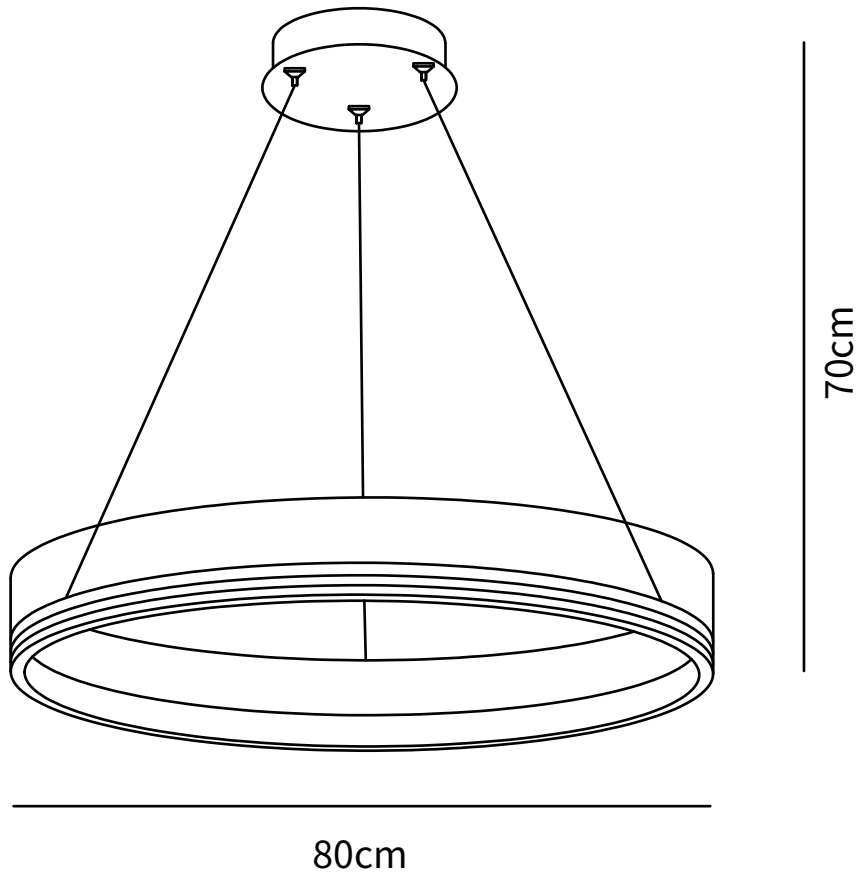

SPECIFICATION SHEET

SPECIFICATION DETAILS

*For custom options, consult factory for details

| | |
|-----------------------------|---|
| Fixture Dimensions | D 23.6" x H 27.5" |
| Light source | Integrated LED |
| Wattage | ~40W |
| Voltage | AC 110-240V |
| Color Temperature | Based on the purchase of light bulbs |
| CRI(Ra) | 80CRI |
| Mounting | Ceiling |
| Driver Required | Yes |
| Optional Color Temps | Warm Light (3000K), Neutral Light (4500K), Cool Light (6000K) |
| LED Rated Life | Based on bulb life (we do not supply bulbs) |
| Dimming | Dimming is not supported |
| Finishes | Gold, Black |
| Shade Details | Clear |
| Material | Aluminum, Acrylic |
| Rod Length | 59" |
| Rod Type | Hanging Wire |

SPECIFICATION SHEET

SPECIFICATION DETAILS

*For custom options, consult factory for details

| | |
|-----------------------------|---|
| Fixture Dimensions | D 31.4" x H 27.5" |
| Light source | Integrated LED |
| Wattage | ~55W |
| Voltage | AC 110-240V |
| Color Temperature | Based on the purchase of light bulbs |
| CRI(Ra) | 80CRI |
| Mounting | Ceiling |
| Driver Required | Yes |
| Optional Color Temps | Warm Light (3000K), Neutral Light (4500K), Cool Light (6000K) |
| LED Rated Life | Based on bulb life (we do not supply bulbs) |
| Dimming | Dimming is not supported |
| Finishes | Gold, Black |
| Shade Details | Clear |
| Material | Aluminum, Acrylic |
| Rod Length | 59" |
| Rod Type | Hanging Wire |