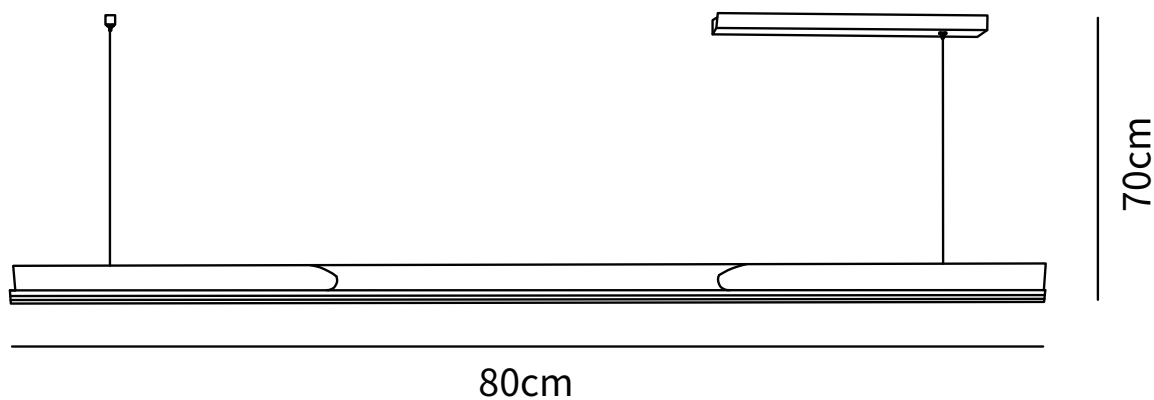

SPECIFICATION SHEET

SPECIFICATION DETAILS

*For custom options, consult factory for details

Fixture Dimensions	L 31.4" x H 27.5"
Light source	Integrated LED
Wattage	~17W
Voltage	AC 110-240V
Color Temperature	Based on the purchase of light bulbs
CRI(Ra)	80CRI
Mounting	Ceiling
Driver Required	Yes
Optional Color Temps	Warm Light (3000K), Neutral Light (4500K), Cool Light (6000K)
LED Rated Life	Based on bulb life (we do not supply bulbs)
Dimming	Dimming is not supported
Finishes	Gold, Black
Shade Details	Clear
Material	Aluminum, Acrylic
Rod Length	59"
Rod Type	Hanging Wire