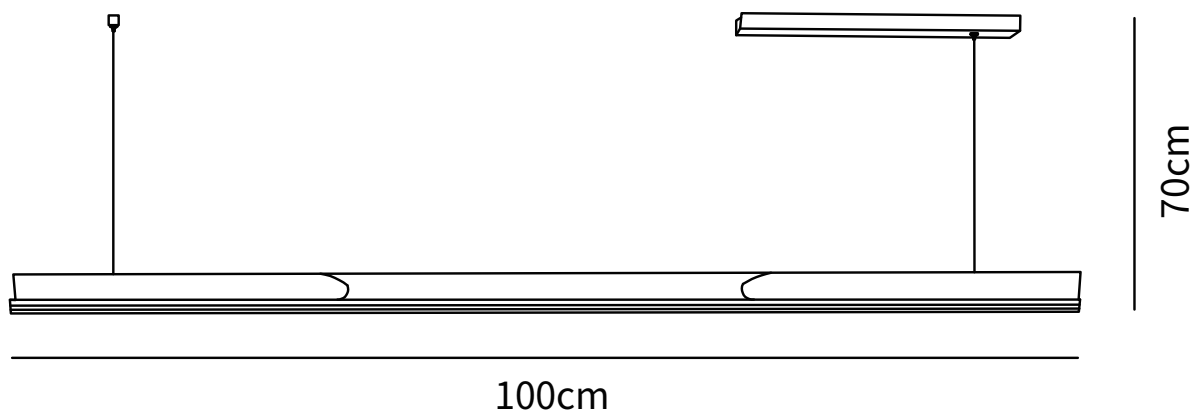

SPECIFICATION SHEET

SPECIFICATION DETAILS

*For custom options, consult factory for details

Fixture Dimensions	L 39.3" x H 27.5"
Light source	Integrated LED
Wattage	~22W
Voltage	AC 110-240V
Color Temperature	Based on the purchase of light bulbs
CRI(Ra)	80CRI
Mounting	Ceiling
Driver Required	Yes
Optional Color Temps	Warm Light (3000K), Neutral Light (4500K), Cool Light (6000K)
LED Rated Life	Based on bulb life (we do not supply bulbs)
Dimming	Dimming is not supported
Finishes	Gold, Black
Shade Details	Clear
Material	Aluminum, Acrylic
Rod Length	59"
Rod Type	Hanging Wire