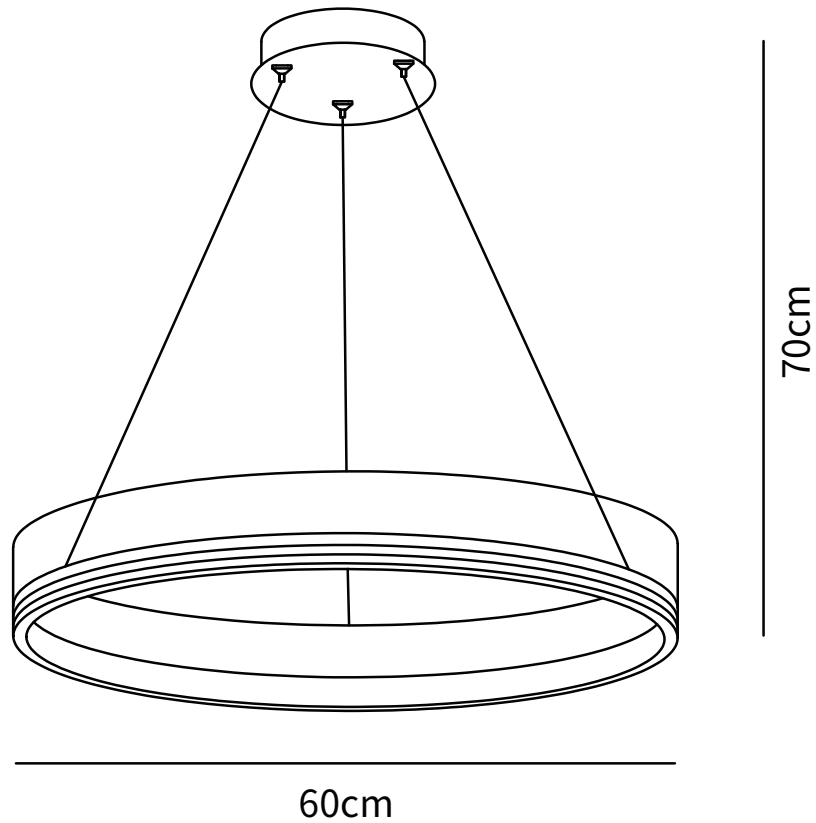

SPECIFICATION SHEET

SPECIFICATION DETAILS

*For custom options, consult factory for details

| | |
|-----------------------------|---|
| Fixture Dimensions | D 23.6" x H 27.5" |
| Light source | Integrated LED |
| Wattage | ~40W |
| Voltage | AC 110-240V |
| Color Temperature | Based on the purchase of light bulbs |
| CRI(Ra) | 80CRI |
| Mounting | Ceiling |
| Driver Required | Yes |
| Optional Color Temps | Warm Light (3000K), Neutral Light (4500K), Cool Light (6000K) |
| LED Rated Life | Based on bulb life (we do not supply bulbs) |
| Dimming | Dimming is not supported |
| Finishes | Gold, Black |
| Shade Details | Clear |
| Material | Aluminum, Acrylic |
| Rod Length | 59" |
| Rod Type | Hanging Wire |

SPECIFICATION SHEET

SPECIFICATION DETAILS

*For custom options, consult factory for details

| | |
|-----------------------------|---|
| Fixture Dimensions | D 31.4" x H 27.5" |
| Light source | Integrated LED |
| Wattage | ~55W |
| Voltage | AC 110-240V |
| Color Temperature | Based on the purchase of light bulbs |
| CRI(Ra) | 80CRI |
| Mounting | Ceiling |
| Driver Required | Yes |
| Optional Color Temps | Warm Light (3000K), Neutral Light (4500K), Cool Light (6000K) |
| LED Rated Life | Based on bulb life (we do not supply bulbs) |
| Dimming | Dimming is not supported |
| Finishes | Gold, Black |
| Shade Details | Clear |
| Material | Aluminum, Acrylic |
| Rod Length | 59" |
| Rod Type | Hanging Wire |