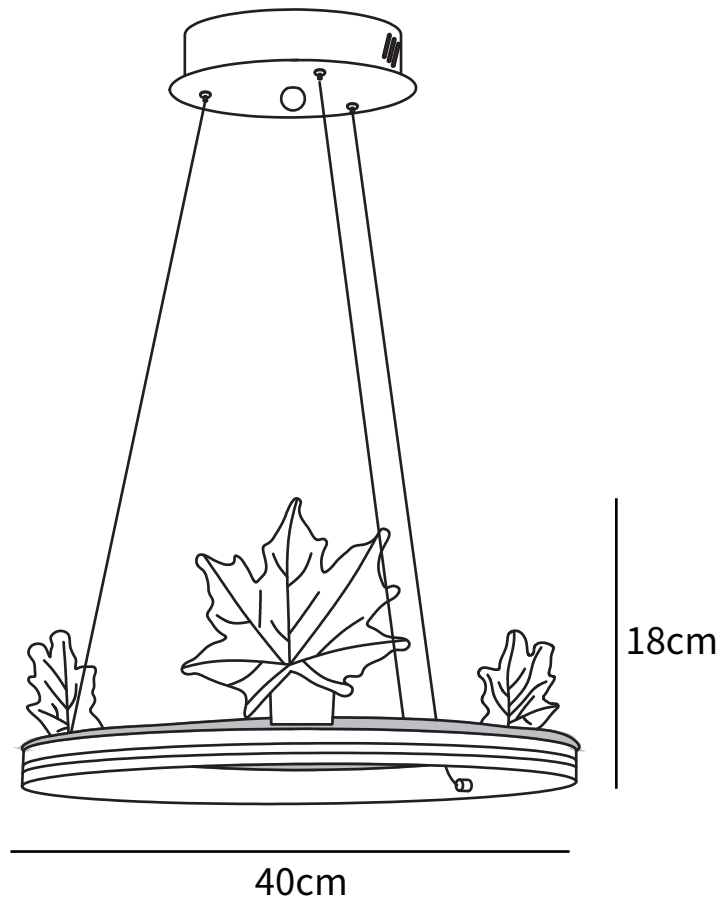

SPECIFICATION SHEET

SPECIFICATION DETAILS

*For custom options, consult factory for details

Fixture Dimensions	D 15.7" x H 7"
Light source	Integrated LED
Wattage	~26W
Voltage	AC 110-240V
Color Temperature	Based on the purchase of light bulbs
CRI(Ra)	80CRI
Mounting	Ceiling
Driver Required	Yes
Optional Color Temps	Warm Light (3000K), Neutral Light (4500K), Cool Light (6000K)
LED Rated Life	Based on bulb life (we do not supply bulbs)
Dimming	Dimming is not supported
Finishes	Gold, Black
Shade Details	Clear
Material	Aluminum, Acrylic
Rod Length	59"
Rod Type	Hanging Wire

SPECIFICATION SHEET

SPECIFICATION DETAILS

*For custom options, consult factory for details

Fixture Dimensions	D 23.6" x H 7"
Light source	Integrated LED
Wattage	~41W
Voltage	AC 110-240V
Color Temperature	Based on the purchase of light bulbs
CRI(Ra)	80CRI
Mounting	Ceiling
Driver Required	Yes
Optional Color Temps	Warm Light (3000K), Neutral Light (4500K), Cool Light (6000K)
LED Rated Life	Based on bulb life (we do not supply bulbs)
Dimming	Dimming is not supported
Finishes	Gold, Black
Shade Details	Clear
Material	Aluminum, Acrylic
Rod Length	59"
Rod Type	Hanging Wire

SPECIFICATION SHEET

SPECIFICATION DETAILS

*For custom options, consult factory for details

Fixture Dimensions	D 31.4" x H 7"
Light source	Integrated LED
Wattage	~55W
Voltage	AC 110-240V
Color Temperature	Based on the purchase of light bulbs
CRI(Ra)	80CRI
Mounting	Ceiling
Driver Required	Yes
Optional Color Temps	Warm Light (3000K), Neutral Light (4500K), Cool Light (6000K)
LED Rated Life	Based on bulb life (we do not supply bulbs)
Dimming	Dimming is not supported
Finishes	Gold, Black
Shade Details	Clear
Material	Aluminum, Acrylic
Rod Length	59"
Rod Type	Hanging Wire