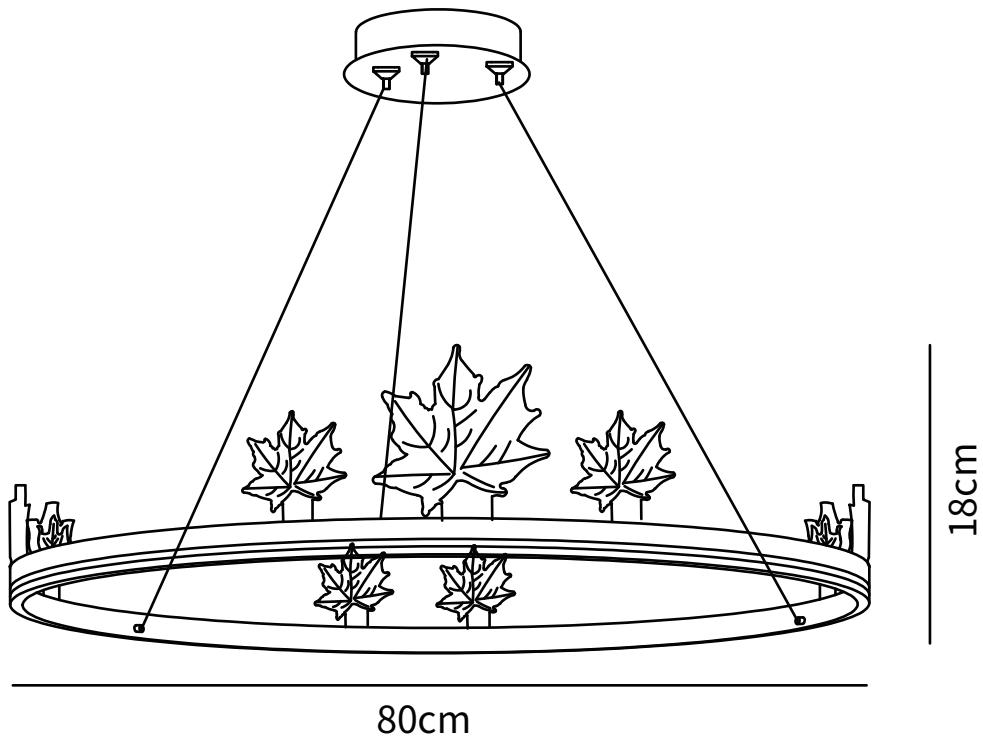

SPECIFICATION SHEET

SPECIFICATION DETAILS

*For custom options, consult factory for details

Fixture Dimensions	D 15.7" x H 7"
Light source	Integrated LED
Wattage	~26W
Voltage	AC 110-240V
Color Temperature	Based on the purchase of light bulbs
CRI(Ra)	80CRI
Mounting	Ceiling
Driver Required	Yes
Optional Color Temps	Warm Light (3000K), Neutral Light (4500K), Cool Light (6000K)
LED Rated Life	Based on bulb life (we do not supply bulbs)
Dimming	Dimming is not supported
Finishes	Gold, Black
Shade Details	Clear
Material	Aluminum, Acrylic
Rod Length	59"
Rod Type	Hanging Wire

SPECIFICATION SHEET

SPECIFICATION DETAILS

*For custom options, consult factory for details

Fixture Dimensions	D 23.6" x H 7"
Light source	Integrated LED
Wattage	~41W
Voltage	AC 110-240V
Color Temperature	Based on the purchase of light bulbs
CRI(Ra)	80CRI
Mounting	Ceiling
Driver Required	Yes
Optional Color Temps	Warm Light (3000K), Neutral Light (4500K), Cool Light (6000K)
LED Rated Life	Based on bulb life (we do not supply bulbs)
Dimming	Dimming is not supported
Finishes	Gold, Black
Shade Details	Clear
Material	Aluminum, Acrylic
Rod Length	59"
Rod Type	Hanging Wire

SPECIFICATION SHEET

SPECIFICATION DETAILS

*For custom options, consult factory for details

Fixture Dimensions	D 31.4" x H 7"
Light source	Integrated LED
Wattage	~55W
Voltage	AC 110-240V
Color Temperature	Based on the purchase of light bulbs
CRI(Ra)	80CRI
Mounting	Ceiling
Driver Required	Yes
Optional Color Temps	Warm Light (3000K), Neutral Light (4500K), Cool Light (6000K)
LED Rated Life	Based on bulb life (we do not supply bulbs)
Dimming	Dimming is not supported
Finishes	Gold, Black
Shade Details	Clear
Material	Aluminum, Acrylic
Rod Length	59"
Rod Type	Hanging Wire