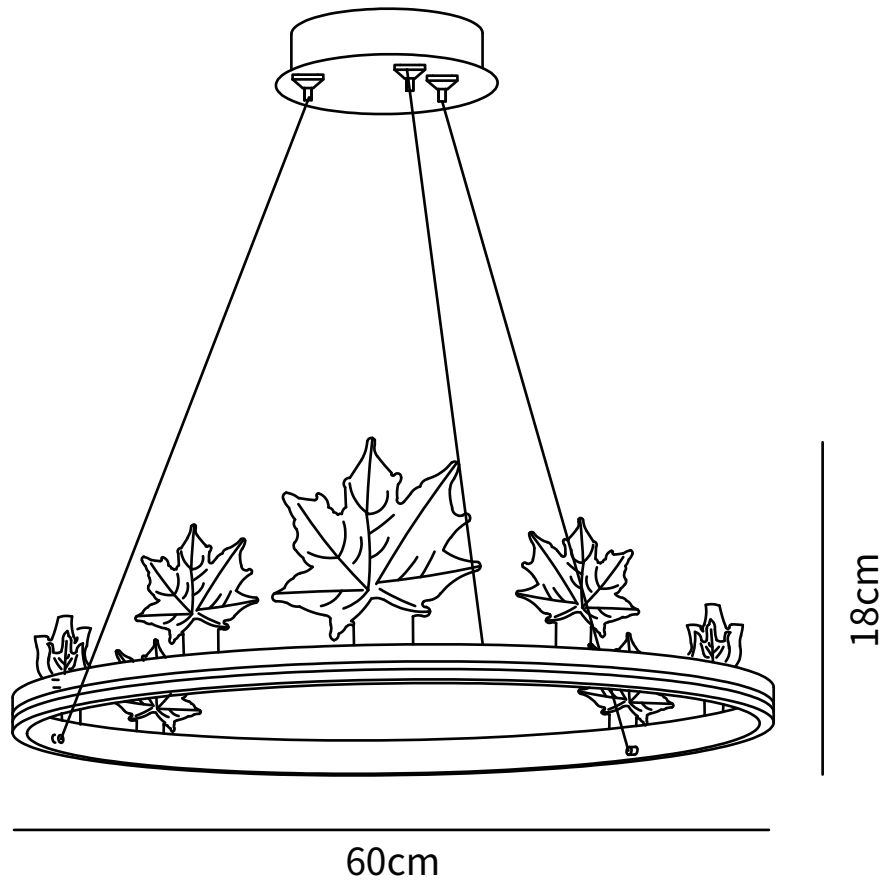

SPECIFICATION SHEET

SPECIFICATION DETAILS

*For custom options, consult factory for details

Fixture Dimensions	D 15.7" x H 7"
Light source	Integrated LED
Wattage	~26W
Voltage	AC 110-240V
Color Temperature	Based on the purchase of light bulbs
CRI(Ra)	80CRI
Mounting	Ceiling
Driver Required	Yes
Optional Color Temps	Warm Light (3000K), Neutral Light (4500K), Cool Light (6000K)
LED Rated Life	Based on bulb life (we do not supply bulbs)
Dimming	Dimming is not supported
Finishes	Gold, Black
Shade Details	Clear
Material	Aluminum, Acrylic
Rod Length	59"
Rod Type	Hanging Wire

SPECIFICATION SHEET

SPECIFICATION DETAILS

*For custom options, consult factory for details

Fixture Dimensions	D 23.6" x H 7"
Light source	Integrated LED
Wattage	~41W
Voltage	AC 110-240V
Color Temperature	Based on the purchase of light bulbs
CRI(Ra)	80CRI
Mounting	Ceiling
Driver Required	Yes
Optional Color Temps	Warm Light (3000K), Neutral Light (4500K), Cool Light (6000K)
LED Rated Life	Based on bulb life (we do not supply bulbs)
Dimming	Dimming is not supported
Finishes	Gold, Black
Shade Details	Clear
Material	Aluminum, Acrylic
Rod Length	59"
Rod Type	Hanging Wire

SPECIFICATION SHEET

SPECIFICATION DETAILS

*For custom options, consult factory for details

Fixture Dimensions	D 31.4" x H 7"
Light source	Integrated LED
Wattage	~55W
Voltage	AC 110-240V
Color Temperature	Based on the purchase of light bulbs
CRI(Ra)	80CRI
Mounting	Ceiling
Driver Required	Yes
Optional Color Temps	Warm Light (3000K), Neutral Light (4500K), Cool Light (6000K)
LED Rated Life	Based on bulb life (we do not supply bulbs)
Dimming	Dimming is not supported
Finishes	Gold, Black
Shade Details	Clear
Material	Aluminum, Acrylic
Rod Length	59"
Rod Type	Hanging Wire