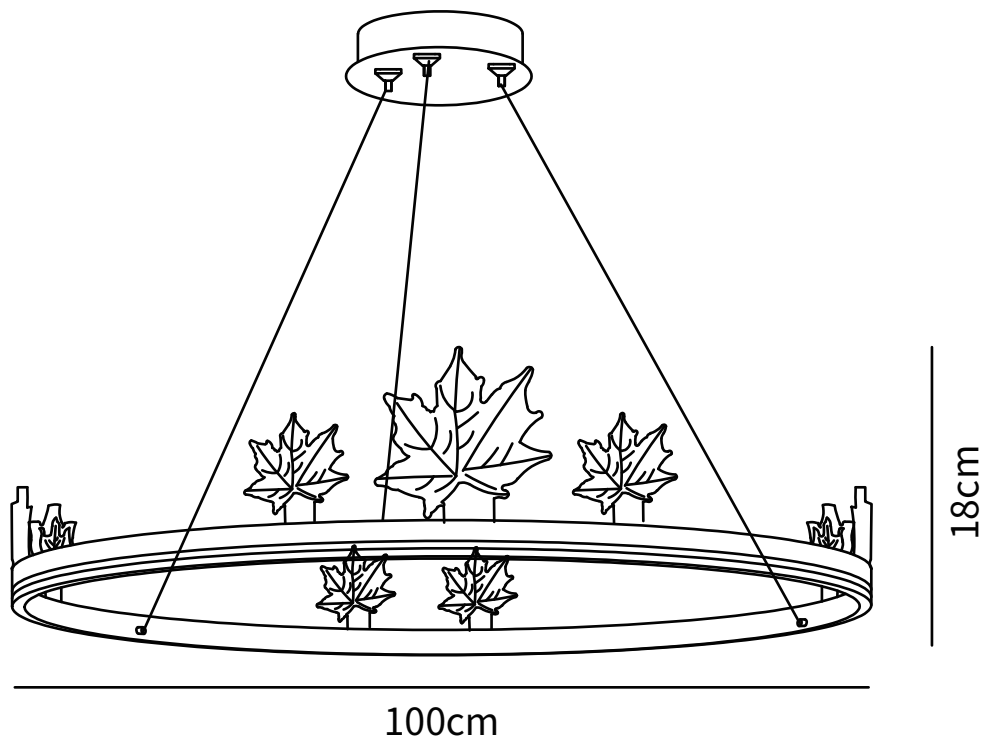

SPECIFICATION SHEET

SPECIFICATION DETAILS

*For custom options, consult factory for details

Fixture Dimensions	D 39.3" x H 7"
Light source	Integrated LED
Wattage	~25W
Voltage	AC 110-240V
Color Temperature	Based on the purchase of light bulbs
CRI(Ra)	80CRI
Mounting	Ceiling
Driver Required	Yes
Optional Color Temps	Warm Light (3000K), Neutral Light (4500K), Cool Light (6000K)
LED Rated Life	Based on bulb life (we do not supply bulbs)
Dimming	Dimming is not supported
Finishes	Gold, Black
Shade Details	Clear
Material	Aluminum, Acrylic
Rod Length	59"
Rod Type	Hanging Wire