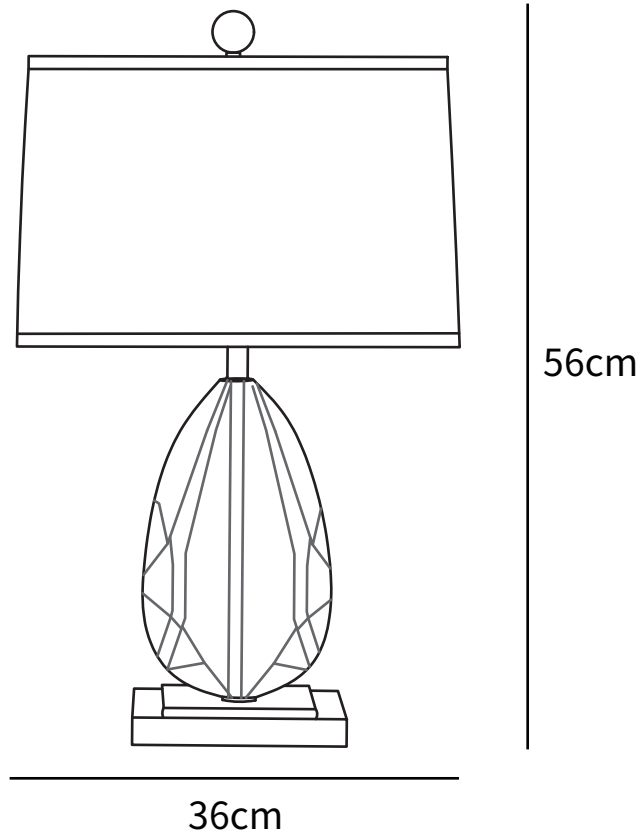

SPECIFICATION SHEET

SPECIFICATION DETAILS

*For custom options, consult factory for details

Fixture Dimensions	D 14.1" x H 22"
Light source	E26 or E27
Wattage	Max 40W
Voltage	AC 110-240V
Color Temperature	Based on the purchase of light bulbs
CRI(Ra)	80CRI
Mounting	Table
Driver Required	NO
Optional Color Temps	Buy bulbs as needed
LED Rated Life	Based on bulb life (we do not supply bulbs)
Dimming	Dimming is not supported
Finishes	Gold, Clear
Shade Details	White
Material	Metal, Fabric, Crystal
Wire Length	59"
Wire Type	Wire with switch plug