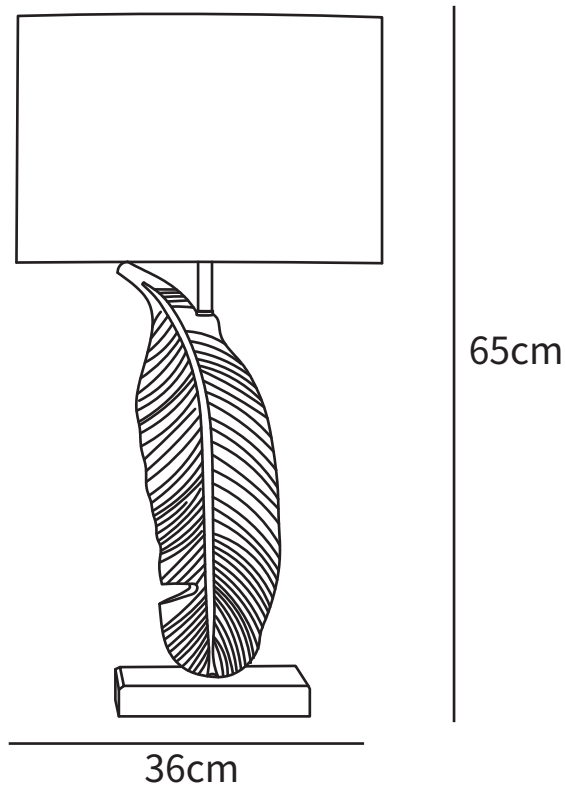

SPECIFICATION SHEET

SPECIFICATION DETAILS

*For custom options, consult factory for details

Fixture Dimensions	D 14.1" x H 25.5"
Light source	E26 or E27
Wattage	Max 40W
Voltage	AC 110-240V
Color Temperature	Based on the purchase of light bulbs
CRI(Ra)	80CRI
Mounting	Table
Driver Required	NO
Optional Color Temps	Buy bulbs as needed
LED Rated Life	Based on bulb life (we do not supply bulbs)
Dimming	Dimming is not supported
Finishes	Black+Gold
Shade Details	Black
Material	Metal, Resin, Fabric, Marble
Wire Length	59"
Wire Type	Wire with switch plug