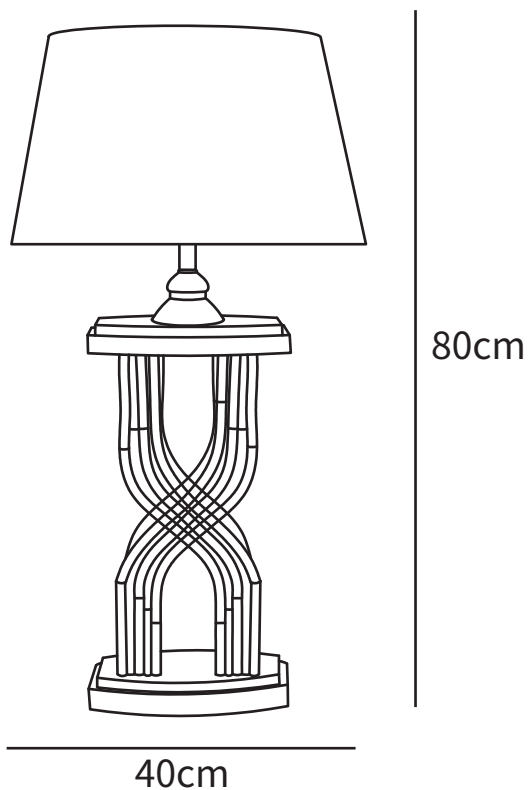

SPECIFICATION SHEET

SPECIFICATION DETAILS

*For custom options, consult factory for details

Fixture Dimensions	D 15.7" x H 31.4"
Light source	E26 or E27
Wattage	Max 40W
Voltage	AC 110-240V
Color Temperature	Based on the purchase of light bulbs
CRI(Ra)	80CRI
Mounting	Table
Driver Required	NO
Optional Color Temps	Buy bulbs as needed
LED Rated Life	Based on bulb life (we do not supply bulbs)
Dimming	Dimming is not supported
Finishes	Gold, Black
Shade Details	Black
Material	Metal, Iron, Glass, Fabric.
Wire Length	59"
Wire Type	Wire with switch plug