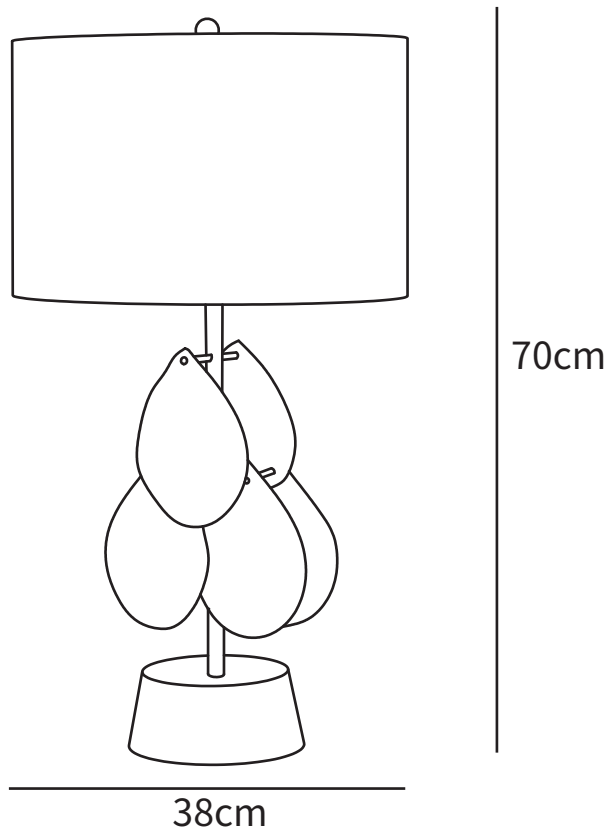

## SPECIFICATION DETAILS

\*For custom options, consult factory for details

<b>Fixture Dimensions</b>	D 14.9" x H 27.5"
<b>Light source</b>	E26 or E27
<b>Wattage</b>	Max 40W
<b>Voltage</b>	AC 110-240V
<b>Color Temperature</b>	Based on the purchase of light bulbs
<b>CRI(Ra)</b>	80CRI
<b>Mounting</b>	Table
<b>Driver Required</b>	NO
<b>Optional Color Temps</b>	Buy bulbs as needed
<b>LED Rated Life</b>	Based on bulb life (we do not supply bulbs)
<b>Dimming</b>	Dimming is not supported
<b>Finishes</b>	Gold, Clear
<b>Shade Details</b>	White, Gold
<b>Material</b>	Metal, Glass, Fabric
<b>Wire Length</b>	59"
<b>Wire Type</b>	Wire with switch plug