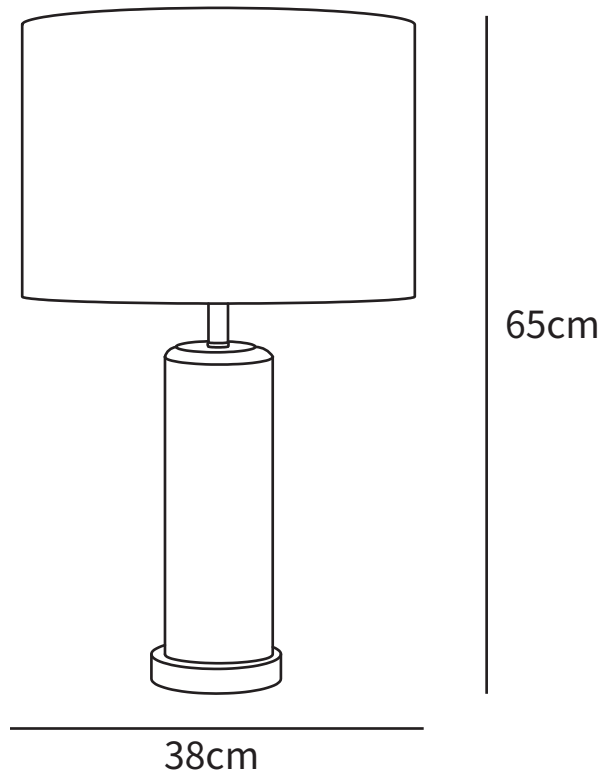

## SPECIFICATION DETAILS

\*For custom options, consult factory for details

<b>Fixture Dimensions</b>	D 14.9" x H 25.5"
<b>Light source</b>	E26 or E27
<b>Wattage</b>	Max 40W
<b>Voltage</b>	AC 110-240V
<b>Color Temperature</b>	Based on the purchase of light bulbs
<b>CRI(Ra)</b>	80CRI
<b>Mounting</b>	Table
<b>Driver Required</b>	NO
<b>Optional Color Temps</b>	Buy bulbs as needed
<b>LED Rated Life</b>	Based on bulb life (we do not supply bulbs)
<b>Dimming</b>	Dimming is not supported
<b>Finishes</b>	Gold, Black Alabaster
<b>Lampshad Details</b>	White
<b>Material</b>	Metal, Alabaster, Fabric.
<b>Wire Length</b>	59"
<b>Wire Type</b>	Wire with switch plug