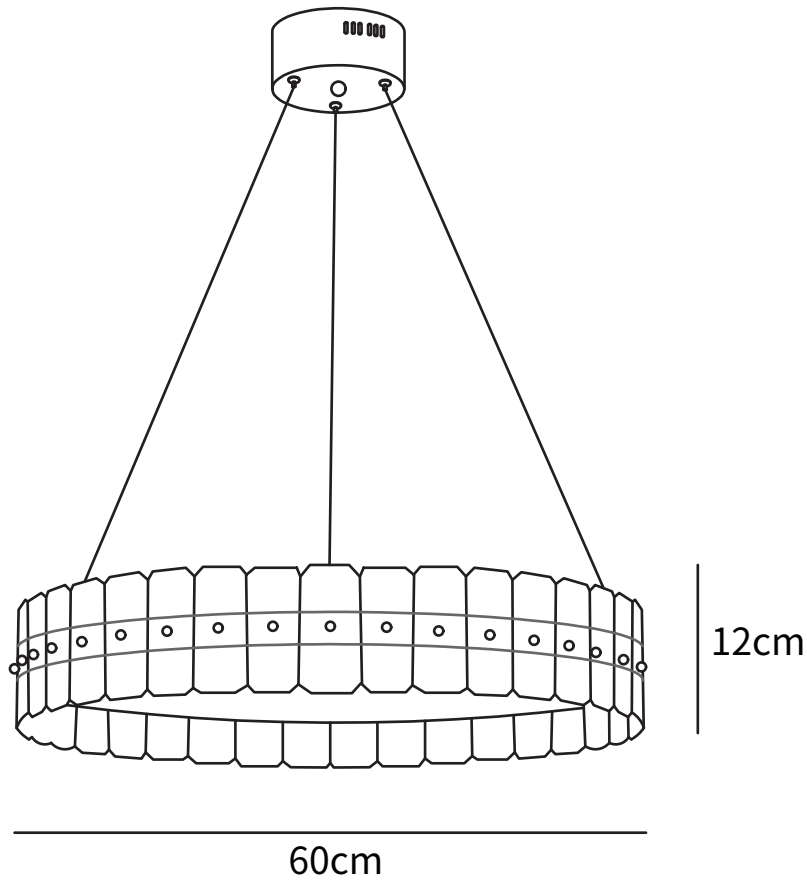

## SPECIFICATION DETAILS

\*For custom options, consult factory for details

<b>Fixture Dimensions</b>	D 23.6" x H 4.7"
<b>Light source</b>	Integrated LED
<b>Wattage</b>	~25W
<b>Voltage</b>	AC 110-240V
<b>Color Temperature</b>	Based on the purchase of light bulbs
<b>CRI(Ra)</b>	80CRI
<b>Mounting</b>	Ceiling
<b>Driver Required</b>	Yes
<b>Optional Color Temps</b>	Warm Light (3000K), Neutral Light (4500K), Cool Light (6000K)
<b>LED Rated Life</b>	Based on bulb life (we do not supply bulbs)
<b>Dimming</b>	Dimming is not supported
<b>Finishes</b>	Black
<b>Shade Details</b>	Opaque
<b>Material</b>	Aluminum, Acrylic
<b>Rod Length</b>	59"
<b>Rod Type</b>	Hanging Wire

## SPECIFICATION DETAILS

\*For custom options, consult factory for details

<b>Fixture Dimensions</b>	D 31.4" x H 4.7"
<b>Light source</b>	Integrated LED
<b>Wattage</b>	~25W
<b>Voltage</b>	AC 110-240V
<b>Color Temperature</b>	Based on the purchase of light bulbs
<b>CRI(Ra)</b>	80CRI
<b>Mounting</b>	Ceiling
<b>Driver Required</b>	Yes
<b>Optional Color Temps</b>	Warm Light (3000K), Neutral Light (4500K), Cool Light (6000K)
<b>LED Rated Life</b>	Based on bulb life (we do not supply bulbs)
<b>Dimming</b>	Dimming is not supported
<b>Finishes</b>	Black
<b>Shade Details</b>	Opaque
<b>Material</b>	Aluminum, Acrylic
<b>Rod Length</b>	59"
<b>Rod Type</b>	Hanging Wire

## SPECIFICATION DETAILS

\*For custom options, consult factory for details

<b>Fixture Dimensions</b>	D 39.3" x H 4.7"
<b>Light source</b>	Integrated LED
<b>Wattage</b>	~25W
<b>Voltage</b>	AC 110-240V
<b>Color Temperature</b>	Based on the purchase of light bulbs
<b>CRI(Ra)</b>	80CRI
<b>Mounting</b>	Ceiling
<b>Driver Required</b>	Yes
<b>Optional Color Temps</b>	Warm Light (3000K), Neutral Light (4500K), Cool Light (6000K)
<b>LED Rated Life</b>	Based on bulb life (we do not supply bulbs)
<b>Dimming</b>	Dimming is not supported
<b>Finishes</b>	Black
<b>Shade Details</b>	Opaque
<b>Material</b>	Aluminum, Acrylic
<b>Rod Length</b>	59"
<b>Rod Type</b>	Hanging Wire