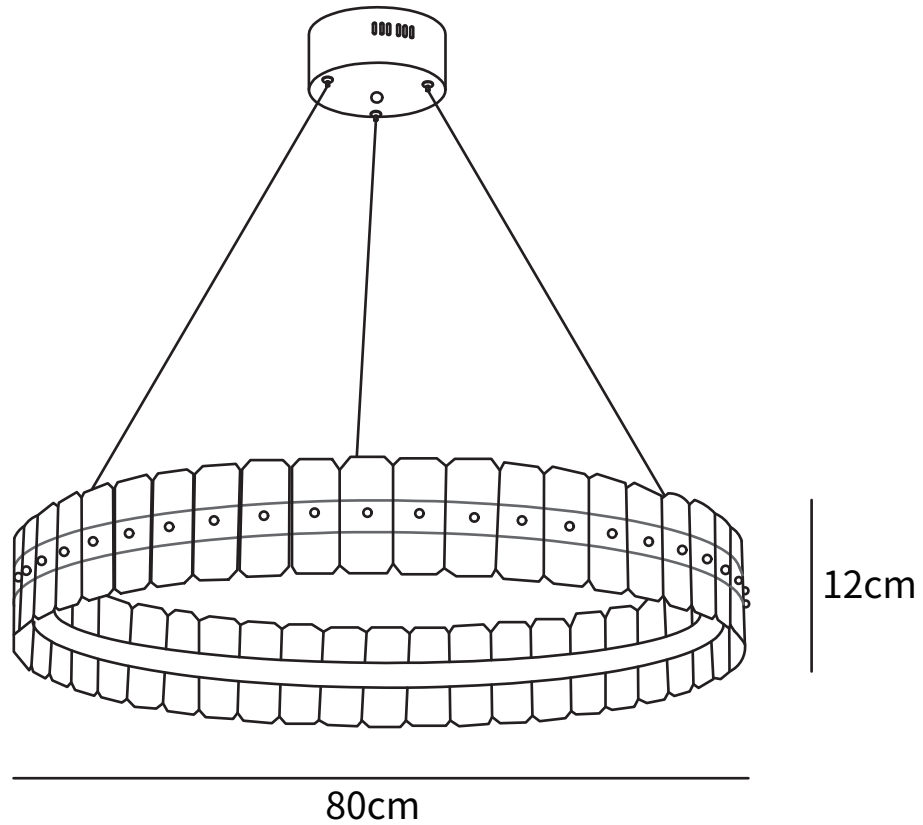

## SPECIFICATION DETAILS

\*For custom options, consult factory for details

<b>Fixture Dimensions</b>	D 23.6" x H 4.7"
<b>Light source</b>	Integrated LED
<b>Wattage</b>	~25W
<b>Voltage</b>	AC 110-240V
<b>Color Temperature</b>	Based on the purchase of light bulbs
<b>CRI(Ra)</b>	80CRI
<b>Mounting</b>	Ceiling
<b>Driver Required</b>	Yes
<b>Optional Color Temps</b>	Warm Light (3000K), Neutral Light (4500K), Cool Light (6000K)
<b>LED Rated Life</b>	Based on bulb life (we do not supply bulbs)
<b>Dimming</b>	Dimming is not supported
<b>Finishes</b>	Black
<b>Shade Details</b>	Opaque
<b>Material</b>	Aluminum, Acrylic
<b>Rod Length</b>	59"
<b>Rod Type</b>	Hanging Wire

## SPECIFICATION DETAILS

\*For custom options, consult factory for details

<b>Fixture Dimensions</b>	D 31.4" x H 4.7"
<b>Light source</b>	Integrated LED
<b>Wattage</b>	~25W
<b>Voltage</b>	AC 110-240V
<b>Color Temperature</b>	Based on the purchase of light bulbs
<b>CRI(Ra)</b>	80CRI
<b>Mounting</b>	Ceiling
<b>Driver Required</b>	Yes
<b>Optional Color Temps</b>	Warm Light (3000K), Neutral Light (4500K), Cool Light (6000K)
<b>LED Rated Life</b>	Based on bulb life (we do not supply bulbs)
<b>Dimming</b>	Dimming is not supported
<b>Finishes</b>	Black
<b>Shade Details</b>	Opaque
<b>Material</b>	Aluminum, Acrylic
<b>Rod Length</b>	59"
<b>Rod Type</b>	Hanging Wire

## SPECIFICATION DETAILS

\*For custom options, consult factory for details

<b>Fixture Dimensions</b>	D 39.3" x H 4.7"
<b>Light source</b>	Integrated LED
<b>Wattage</b>	~25W
<b>Voltage</b>	AC 110-240V
<b>Color Temperature</b>	Based on the purchase of light bulbs
<b>CRI(Ra)</b>	80CRI
<b>Mounting</b>	Ceiling
<b>Driver Required</b>	Yes
<b>Optional Color Temps</b>	Warm Light (3000K), Neutral Light (4500K), Cool Light (6000K)
<b>LED Rated Life</b>	Based on bulb life (we do not supply bulbs)
<b>Dimming</b>	Dimming is not supported
<b>Finishes</b>	Black
<b>Shade Details</b>	Opaque
<b>Material</b>	Aluminum, Acrylic
<b>Rod Length</b>	59"
<b>Rod Type</b>	Hanging Wire