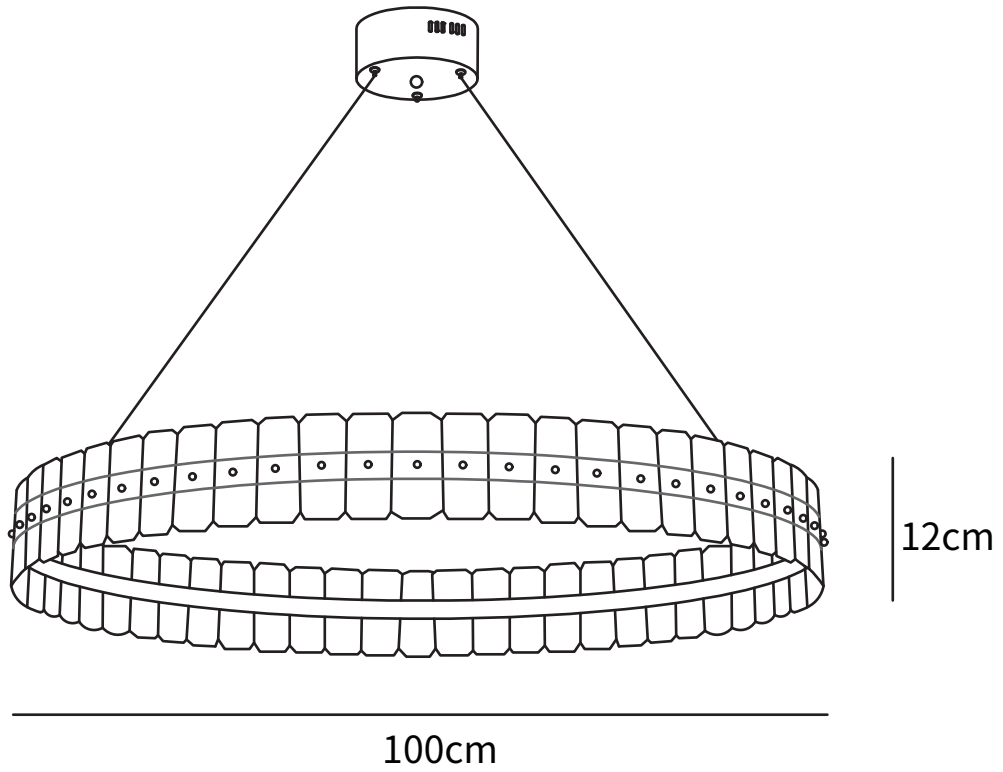

## SPECIFICATION DETAILS

\*For custom options, consult factory for details

<b>Fixture Dimensions</b>	D 23.6" x H 4.7"
<b>Light source</b>	Integrated LED
<b>Wattage</b>	~25W
<b>Voltage</b>	AC 110-240V
<b>Color Temperature</b>	Based on the purchase of light bulbs
<b>CRI(Ra)</b>	80CRI
<b>Mounting</b>	Ceiling
<b>Driver Required</b>	Yes
<b>Optional Color Temps</b>	Warm Light (3000K), Neutral Light (4500K), Cool Light (6000K)
<b>LED Rated Life</b>	Based on bulb life (we do not supply bulbs)
<b>Dimming</b>	Dimming is not supported
<b>Finishes</b>	Black
<b>Shade Details</b>	Opaque
<b>Material</b>	Aluminum, Acrylic
<b>Rod Length</b>	59"
<b>Rod Type</b>	Hanging Wire

## SPECIFICATION DETAILS

\*For custom options, consult factory for details

<b>Fixture Dimensions</b>	D 31.4" x H 4.7"
<b>Light source</b>	Integrated LED
<b>Wattage</b>	~25W
<b>Voltage</b>	AC 110-240V
<b>Color Temperature</b>	Based on the purchase of light bulbs
<b>CRI(Ra)</b>	80CRI
<b>Mounting</b>	Ceiling
<b>Driver Required</b>	Yes
<b>Optional Color Temps</b>	Warm Light (3000K), Neutral Light (4500K), Cool Light (6000K)
<b>LED Rated Life</b>	Based on bulb life (we do not supply bulbs)
<b>Dimming</b>	Dimming is not supported
<b>Finishes</b>	Black
<b>Shade Details</b>	Opaque
<b>Material</b>	Aluminum, Acrylic
<b>Rod Length</b>	59"
<b>Rod Type</b>	Hanging Wire

## SPECIFICATION DETAILS

\*For custom options, consult factory for details

<b>Fixture Dimensions</b>	D 39.3" x H 4.7"
<b>Light source</b>	Integrated LED
<b>Wattage</b>	~25W
<b>Voltage</b>	AC 110-240V
<b>Color Temperature</b>	Based on the purchase of light bulbs
<b>CRI(Ra)</b>	80CRI
<b>Mounting</b>	Ceiling
<b>Driver Required</b>	Yes
<b>Optional Color Temps</b>	Warm Light (3000K), Neutral Light (4500K), Cool Light (6000K)
<b>LED Rated Life</b>	Based on bulb life (we do not supply bulbs)
<b>Dimming</b>	Dimming is not supported
<b>Finishes</b>	Black
<b>Shade Details</b>	Opaque
<b>Material</b>	Aluminum, Acrylic
<b>Rod Length</b>	59"
<b>Rod Type</b>	Hanging Wire