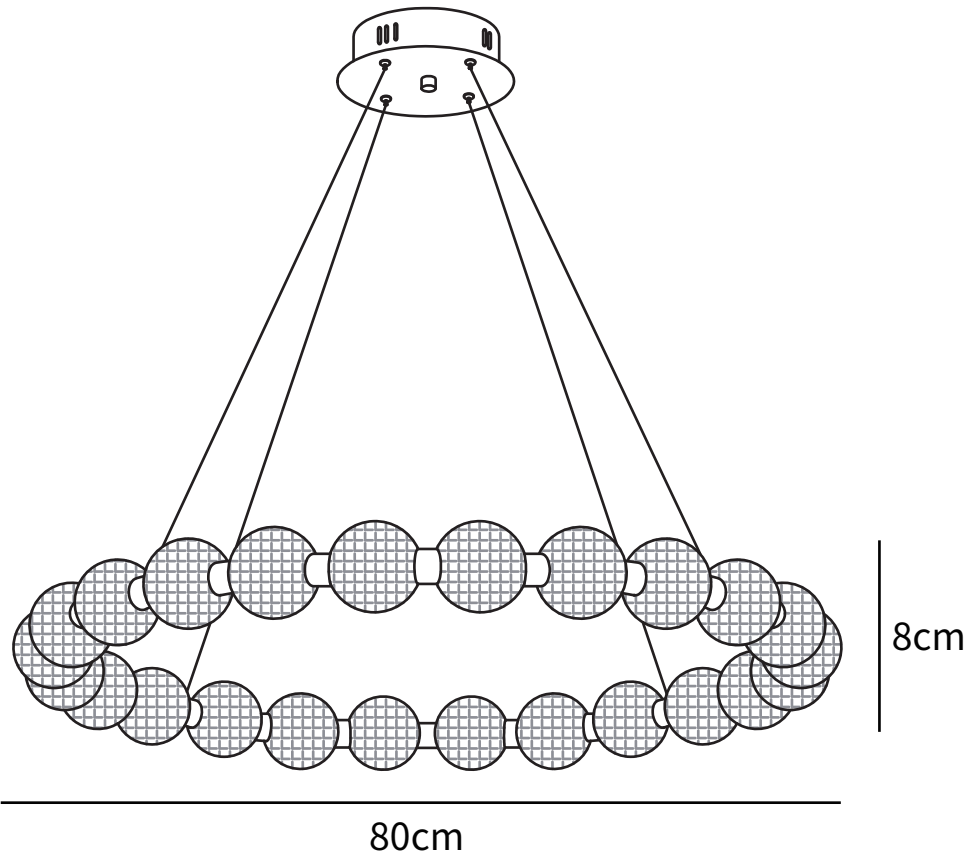

SPECIFICATION SHEET

SPECIFICATION DETAILS

*For custom options, consult factory for details

Fixture Dimensions	D 24.4" x H 3.1"
Light source	Integrated LED
Wattage	~25W
Voltage	AC 110-240V
Color Temperature	Based on the purchase of light bulbs
CRI(Ra)	80CRI
Mounting	Ceiling
Driver Required	Yes
Optional Color Temps	Warm Light (3000K), Neutral Light (4500K), Cool Light (6000K)
LED Rated Life	Based on bulb life (we do not supply bulbs)
Dimming	Dimming is not supported
Finishes	Brass
Glass Details	Opaque
Material	Brass, Acrylic
Rod Length	59"
Rod Type	Hanging Wire

SPECIFICATION SHEET

SPECIFICATION DETAILS

*For custom options, consult factory for details

Fixture Dimensions	D 31.4" x H 3.1"
Light source	Integrated LED
Wattage	~25W
Voltage	AC 110-240V
Color Temperature	Based on the purchase of light bulbs
CRI(Ra)	80CRI
Mounting	Ceiling
Driver Required	Yes
Optional Color Temps	Warm Light (3000K), Neutral Light (4500K), Cool Light (6000K)
LED Rated Life	Based on bulb life (we do not supply bulbs)
Dimming	Dimming is not supported
Finishes	Brass
Glass Details	Opaque
Material	Brass, Acrylic
Rod Length	59"
Rod Type	Hanging Wire

SPECIFICATION SHEET

SPECIFICATION DETAILS

*For custom options, consult factory for details

Fixture Dimensions	D 38.5" x H 3.1"
Light source	Integrated LED
Wattage	~30W
Voltage	AC 110-240V
Color Temperature	Based on the purchase of light bulbs
CRI(Ra)	80CRI
Mounting	Ceiling
Driver Required	Yes
Optional Color Temps	Warm Light (3000K), Neutral Light (4500K), Cool Light (6000K)
LED Rated Life	Based on bulb life (we do not supply bulbs)
Dimming	Dimming is not supported
Finishes	Brass
Glass Details	Opaque
Material	Brass, Acrylic
Rod Length	59"
Rod Type	Hanging Wire