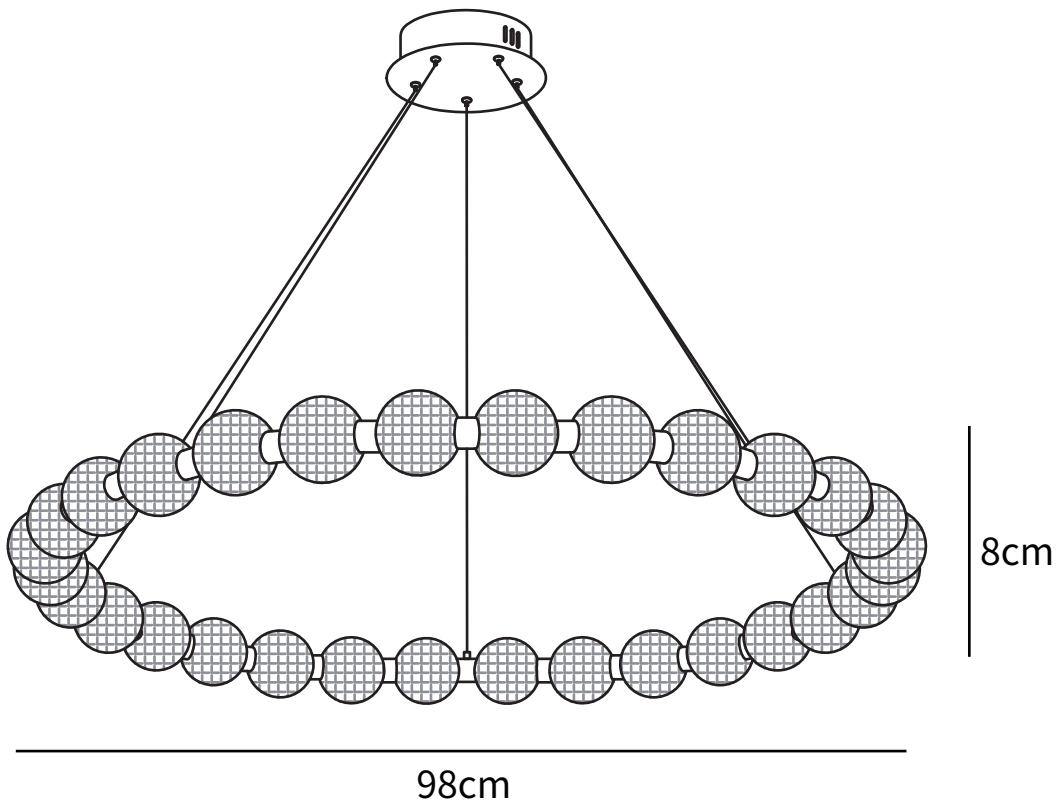

SPECIFICATION SHEET

SPECIFICATION DETAILS

*For custom options, consult factory for details

Fixture Dimensions	D 24.4" x H 3.1"
Light source	Integrated LED
Wattage	~25W
Voltage	AC 110-240V
Color Temperature	Based on the purchase of light bulbs
CRI(Ra)	80CRI
Mounting	Ceiling
Driver Required	Yes
Optional Color Temps	Warm Light (3000K), Neutral Light (4500K), Cool Light (6000K)
LED Rated Life	Based on bulb life (we do not supply bulbs)
Dimming	Dimming is not supported
Finishes	Brass
Glass Details	Opaque
Material	Brass, Acrylic
Rod Length	59"
Rod Type	Hanging Wire

SPECIFICATION SHEET

SPECIFICATION DETAILS

*For custom options, consult factory for details

Fixture Dimensions	D 31.4" x H 3.1"
Light source	Integrated LED
Wattage	~25W
Voltage	AC 110-240V
Color Temperature	Based on the purchase of light bulbs
CRI(Ra)	80CRI
Mounting	Ceiling
Driver Required	Yes
Optional Color Temps	Warm Light (3000K), Neutral Light (4500K), Cool Light (6000K)
LED Rated Life	Based on bulb life (we do not supply bulbs)
Dimming	Dimming is not supported
Finishes	Brass
Glass Details	Opaque
Material	Brass, Acrylic
Rod Length	59"
Rod Type	Hanging Wire

SPECIFICATION SHEET

SPECIFICATION DETAILS

*For custom options, consult factory for details

Fixture Dimensions	D 38.5" x H 3.1"
Light source	Integrated LED
Wattage	~30W
Voltage	AC 110-240V
Color Temperature	Based on the purchase of light bulbs
CRI(Ra)	80CRI
Mounting	Ceiling
Driver Required	Yes
Optional Color Temps	Warm Light (3000K), Neutral Light (4500K), Cool Light (6000K)
LED Rated Life	Based on bulb life (we do not supply bulbs)
Dimming	Dimming is not supported
Finishes	Brass
Glass Details	Opaque
Material	Brass, Acrylic
Rod Length	59"
Rod Type	Hanging Wire