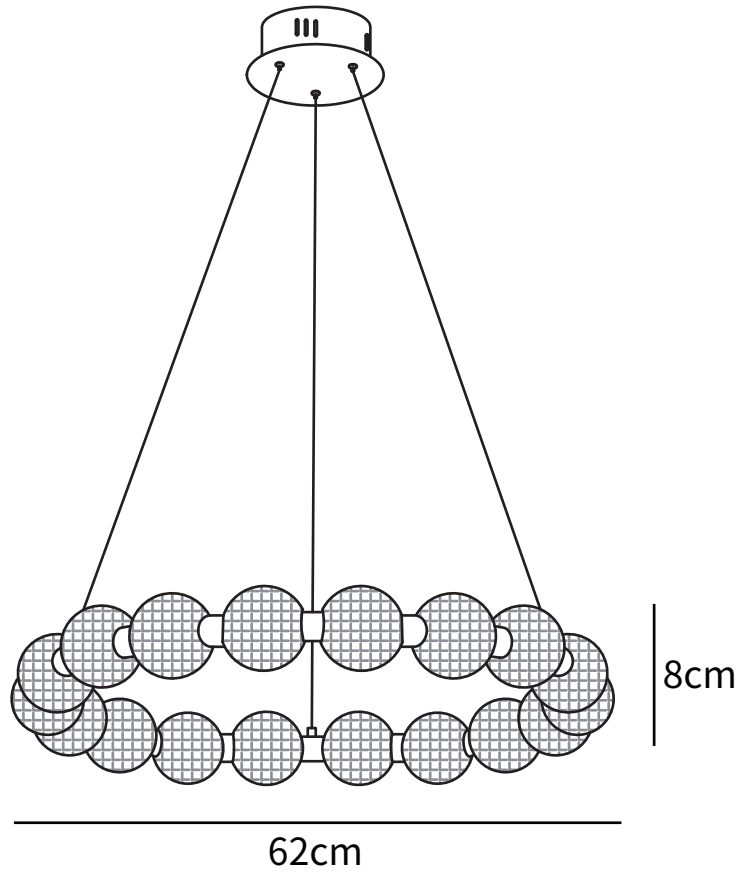

SPECIFICATION SHEET

SPECIFICATION DETAILS

*For custom options, consult factory for details

Fixture Dimensions	D 24.4" x H 3.1"
Light source	Integrated LED
Wattage	~25W
Voltage	AC 110-240V
Color Temperature	Based on the purchase of light bulbs
CRI(Ra)	80CRI
Mounting	Ceiling
Driver Required	Yes
Optional Color Temps	Warm Light (3000K), Neutral Light (4500K), Cool Light (6000K)
LED Rated Life	Based on bulb life (we do not supply bulbs)
Dimming	Dimming is not supported
Finishes	Brass
Glass Details	Opaque
Material	Brass, Acrylic
Rod Length	59"
Rod Type	Hanging Wire

SPECIFICATION SHEET

SPECIFICATION DETAILS

*For custom options, consult factory for details

Fixture Dimensions	D 31.4" x H 3.1"
Light source	Integrated LED
Wattage	~25W
Voltage	AC 110-240V
Color Temperature	Based on the purchase of light bulbs
CRI(Ra)	80CRI
Mounting	Ceiling
Driver Required	Yes
Optional Color Temps	Warm Light (3000K), Neutral Light (4500K), Cool Light (6000K)
LED Rated Life	Based on bulb life (we do not supply bulbs)
Dimming	Dimming is not supported
Finishes	Brass
Glass Details	Opaque
Material	Brass, Acrylic
Rod Length	59"
Rod Type	Hanging Wire

SPECIFICATION SHEET

SPECIFICATION DETAILS

*For custom options, consult factory for details

Fixture Dimensions	D 38.5" x H 3.1"
Light source	Integrated LED
Wattage	~30W
Voltage	AC 110-240V
Color Temperature	Based on the purchase of light bulbs
CRI(Ra)	80CRI
Mounting	Ceiling
Driver Required	Yes
Optional Color Temps	Warm Light (3000K), Neutral Light (4500K), Cool Light (6000K)
LED Rated Life	Based on bulb life (we do not supply bulbs)
Dimming	Dimming is not supported
Finishes	Brass
Glass Details	Opaque
Material	Brass, Acrylic
Rod Length	59"
Rod Type	Hanging Wire