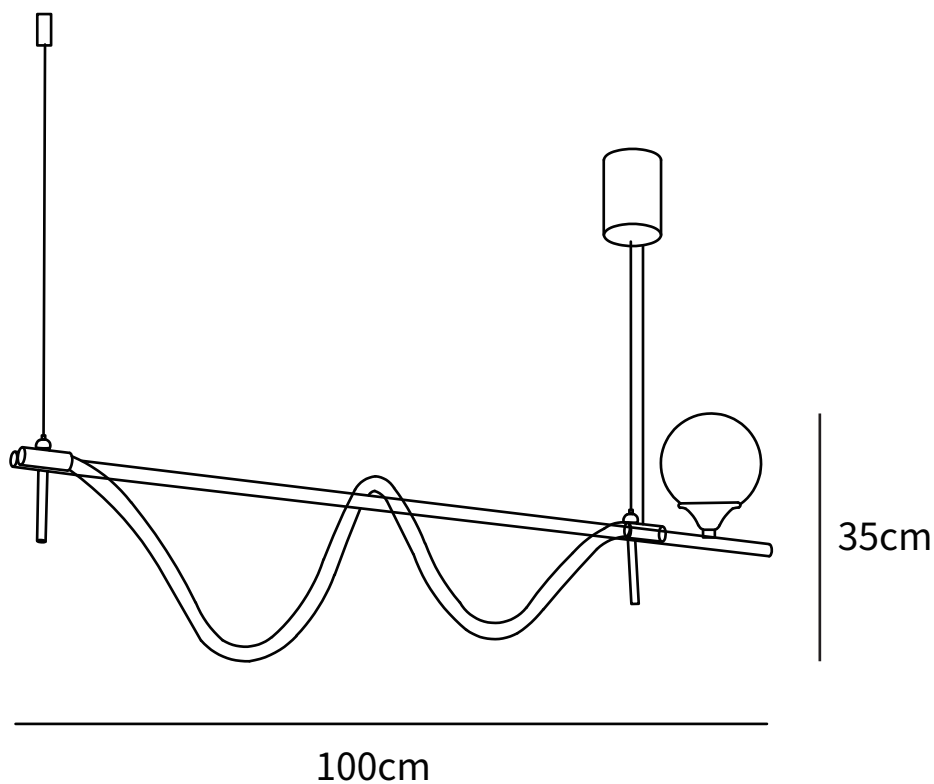

Model A

SPECIFICATION DETAILS

*For custom options, consult factory for details

Fixture Dimensions	L 39.3" x H 13.7"
Light source	Integrated LED
Wattage	~10W
Voltage	AC 110-240V
Color Temperature	Based on the purchase of light bulbs
CRI(Ra)	80CRI
Mounting	Ceiling
Driver Required	Yes
Optional Color Temps	Warm Light (3000K), Neutral Light (4500K), Cool Light (6000K)
LED Rated Life	Based on bulb life (we do not supply bulbs)
Dimming	Dimming is not supported
Finishes	Gold
Shade Details	Black+Gold
Material	White
Wire Length	59"
Wire Type	Black Hanging Wire

Model A

SPECIFICATION DETAILS

*For custom options, consult factory for details

Fixture Dimensions	L 59" x H 13.7"
Light source	Integrated LED
Wattage	~10W
Voltage	AC 110-240V
Color Temperature	Based on the purchase of light bulbs
CRI(Ra)	80CRI
Mounting	Ceiling
Driver Required	Yes
Optional Color Temps	Warm Light (3000K), Neutral Light (4500K), Cool Light (6000K)
LED Rated Life	Based on bulb life (we do not supply bulbs)
Dimming	Dimming is not supported
Finishes	Gold
Shade Details	Black+Gold
Material	White
Wire Length	59"
Wire Type	Black Hanging Wire

Model B

SPECIFICATION DETAILS

*For custom options, consult factory for details

Fixture Dimensions	L 59" x H 13.7"
Light source	Integrated LED
Wattage	~10W
Voltage	AC 110-240V
Color Temperature	Based on the purchase of light bulbs
CRI(Ra)	80CRI
Mounting	Ceiling
Driver Required	Yes
Optional Color Temps	Warm Light (3000K), Neutral Light (4500K), Cool Light (6000K)
LED Rated Life	Based on bulb life (we do not supply bulbs)
Dimming	Dimming is not supported
Finishes	Gold
Shade Details	Black+Gold
Material	White
Wire Length	59"
Wire Type	Black Hanging Wire