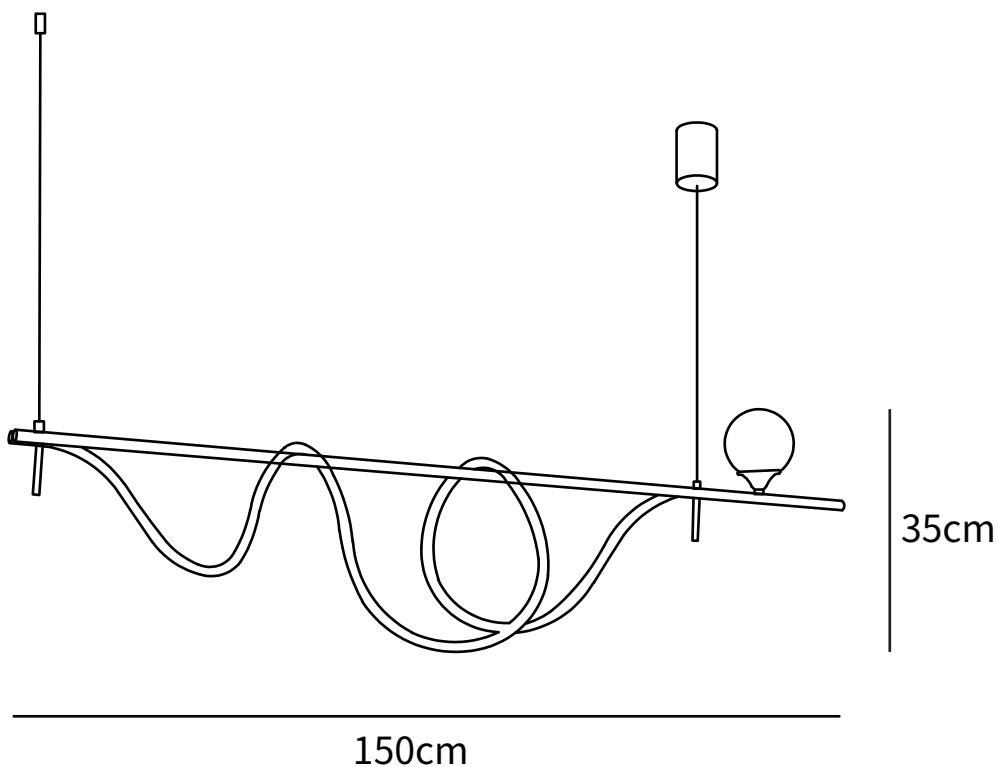

Model A

SPECIFICATION DETAILS

*For custom options, consult factory for details

Fixture Dimensions	L 39.3" x H 13.7"
Light source	Integrated LED
Wattage	~10W
Voltage	AC 110-240V
Color Temperature	Based on the purchase of light bulbs
CRI(Ra)	80CRI
Mounting	Ceiling
Driver Required	Yes
Optional Color Temps	Warm Light (3000K), Neutral Light (4500K), Cool Light (6000K)
LED Rated Life	Based on bulb life (we do not supply bulbs)
Dimming	Dimming is not supported
Finishes	Gold
Shade Details	Black+Gold
Material	White
Wire Length	59"
Wire Type	Black Hanging Wire

Model A

SPECIFICATION DETAILS

*For custom options, consult factory for details

Fixture Dimensions	L 59" x H 13.7"
Light source	Integrated LED
Wattage	~10W
Voltage	AC 110-240V
Color Temperature	Based on the purchase of light bulbs
CRI(Ra)	80CRI
Mounting	Ceiling
Driver Required	Yes
Optional Color Temps	Warm Light (3000K), Neutral Light (4500K), Cool Light (6000K)
LED Rated Life	Based on bulb life (we do not supply bulbs)
Dimming	Dimming is not supported
Finishes	Gold
Shade Details	Black+Gold
Material	White
Wire Length	59"
Wire Type	Black Hanging Wire

Model B

SPECIFICATION DETAILS

*For custom options, consult factory for details

Fixture Dimensions	L 59" x H 13.7"
Light source	Integrated LED
Wattage	~10W
Voltage	AC 110-240V
Color Temperature	Based on the purchase of light bulbs
CRI(Ra)	80CRI
Mounting	Ceiling
Driver Required	Yes
Optional Color Temps	Warm Light (3000K), Neutral Light (4500K), Cool Light (6000K)
LED Rated Life	Based on bulb life (we do not supply bulbs)
Dimming	Dimming is not supported
Finishes	Gold
Shade Details	Black+Gold
Material	White
Wire Length	59"
Wire Type	Black Hanging Wire