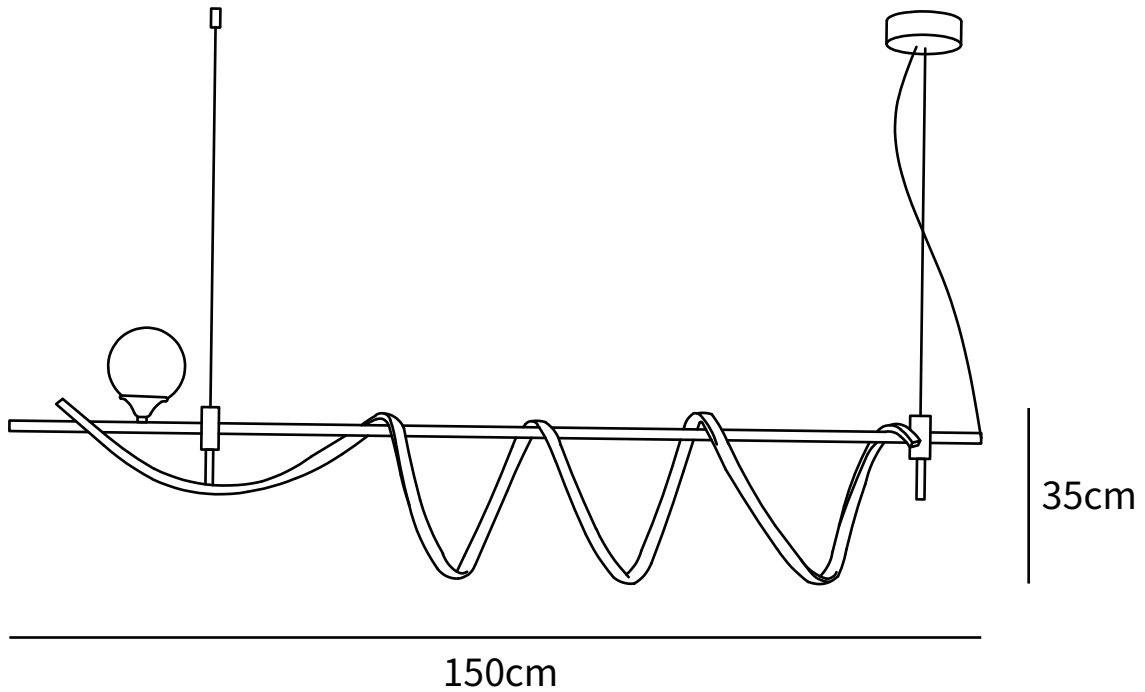

Model A

SPECIFICATION DETAILS

*For custom options, consult factory for details

Fixture Dimensions	L 39.3" x H 13.7"
Light source	Integrated LED
Wattage	~10W
Voltage	AC 110-240V
Color Temperature	Based on the purchase of light bulbs
CRI(Ra)	80CRI
Mounting	Ceiling
Driver Required	Yes
Optional Color Temps	Warm Light (3000K), Neutral Light (4500K), Cool Light (6000K)
LED Rated Life	Based on bulb life (we do not supply bulbs)
Dimming	Dimming is not supported
Finishes	Gold
Shade Details	Black+Gold
Material	White
Wire Length	59"
Wire Type	Black Hanging Wire

Model A

SPECIFICATION DETAILS

*For custom options, consult factory for details

Fixture Dimensions	L 59" x H 13.7"
Light source	Integrated LED
Wattage	~10W
Voltage	AC 110-240V
Color Temperature	Based on the purchase of light bulbs
CRI(Ra)	80CRI
Mounting	Ceiling
Driver Required	Yes
Optional Color Temps	Warm Light (3000K), Neutral Light (4500K), Cool Light (6000K)
LED Rated Life	Based on bulb life (we do not supply bulbs)
Dimming	Dimming is not supported
Finishes	Gold
Shade Details	Black+Gold
Material	White
Wire Length	59"
Wire Type	Black Hanging Wire

Model B

SPECIFICATION DETAILS

*For custom options, consult factory for details

Fixture Dimensions	L 59" x H 13.7"
Light source	Integrated LED
Wattage	~10W
Voltage	AC 110-240V
Color Temperature	Based on the purchase of light bulbs
CRI(Ra)	80CRI
Mounting	Ceiling
Driver Required	Yes
Optional Color Temps	Warm Light (3000K), Neutral Light (4500K), Cool Light (6000K)
LED Rated Life	Based on bulb life (we do not supply bulbs)
Dimming	Dimming is not supported
Finishes	Gold
Shade Details	Black+Gold
Material	White
Wire Length	59"
Wire Type	Black Hanging Wire