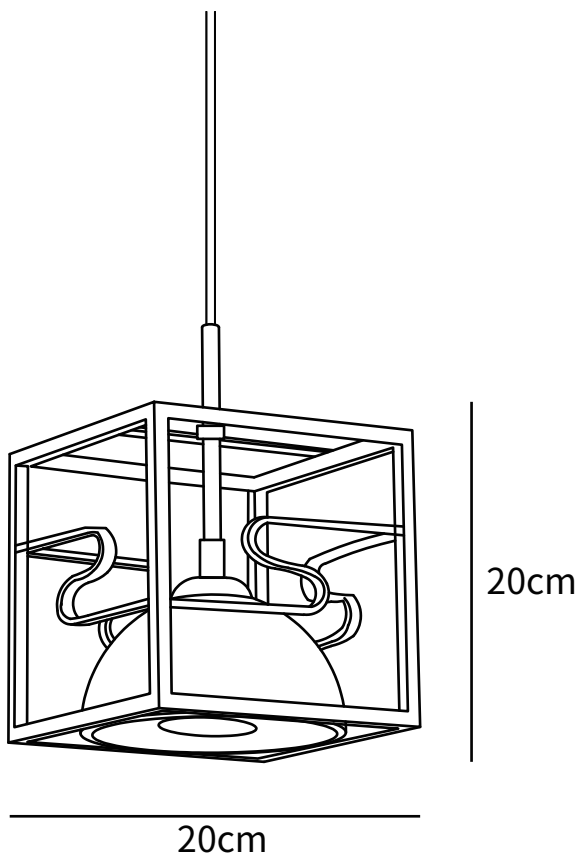

### SPECIFICATION DETAILS

\*For custom options, consult factory for details

<b>Fixture Dimensions</b>	D 5.9" x H 5.9"
<b>Light source</b>	GU10
<b>Wattage</b>	~5W
<b>Voltage</b>	AC 110-240V
<b>Color Temperature</b>	Based on the purchase of light bulbs
<b>CRI(Ra)</b>	80CRI
<b>Mounting</b>	Ceiling
<b>Driver Required</b>	NO
<b>Optional Color Temps</b>	Buy bulbs as needed
<b>LED Rated Life</b>	Based on bulb life (we do not supply bulbs)
<b>Dimming</b>	Dimming is not supported
<b>Finishes</b>	Polished Brass
<b>Marble Details</b>	Green Marble
<b>Material</b>	Brass, Marble
<b>Wire Length</b>	59"
<b>Wire Type</b>	Black Coaxial Wire

### SPECIFICATION DETAILS

\*For custom options, consult factory for details

<b>Fixture Dimensions</b>	D 7.8" x H 7.8"
<b>Light source</b>	GU10
<b>Wattage</b>	~5W
<b>Voltage</b>	AC 110-240V
<b>Color Temperature</b>	Based on the purchase of light bulbs
<b>CRI(Ra)</b>	80CRI
<b>Mounting</b>	Ceiling
<b>Driver Required</b>	NO
<b>Optional Color Temps</b>	Buy bulbs as needed
<b>LED Rated Life</b>	Based on bulb life (we do not supply bulbs)
<b>Dimming</b>	Dimming is not supported
<b>Finishes</b>	Polished Brass
<b>Marble Details</b>	Green Marble
<b>Material</b>	Brass, Marble
<b>Wire Length</b>	59"
<b>Wire Type</b>	Black Coaxial Wire

## SPECIFICATION DETAILS

\*For custom options, consult factory for details

<b>Fixture Dimensions</b>	D 5.9" x H 5.9"
<b>Light source</b>	GU10
<b>Wattage</b>	~5W
<b>Voltage</b>	AC 110-240V
<b>Color Temperature</b>	Based on the purchase of light bulbs
<b>CRI(Ra)</b>	80CRI
<b>Mounting</b>	Ceiling
<b>Driver Required</b>	NO
<b>Optional Color Temps</b>	Buy bulbs as needed
<b>LED Rated Life</b>	Based on bulb life (we do not supply bulbs)
<b>Dimming</b>	Dimming is not supported
<b>Finishes</b>	Polished Brass
<b>Marble Details</b>	Green Marble
<b>Material</b>	Brass, Marble
<b>Wire Length</b>	59"
<b>Wire Type</b>	Black Coaxial Wire