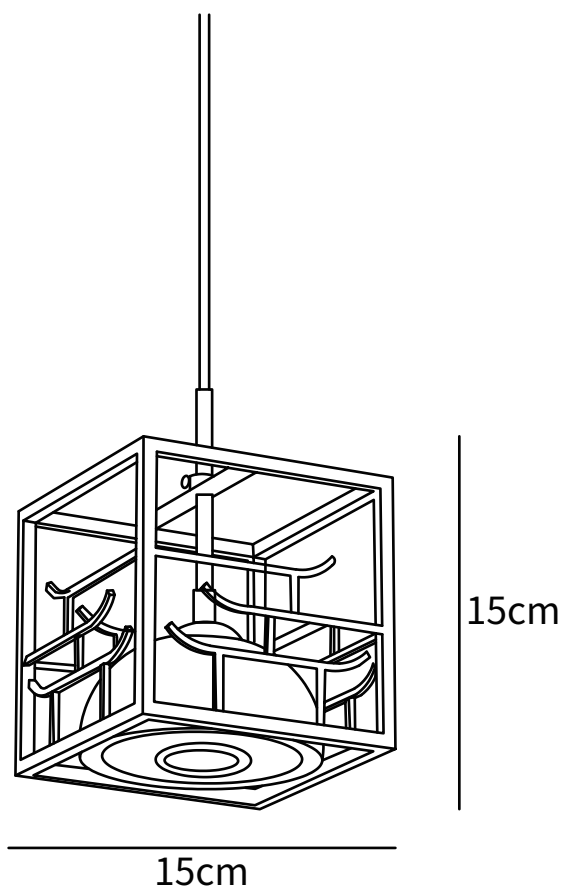

# SPECIFICATION SHEET

### SPECIFICATION DETAILS

\*For custom options, consult factory for details

<b>Fixture Dimensions</b>	D 5.9" x H 5.9"
<b>Light source</b>	GU10
<b>Wattage</b>	~5W
<b>Voltage</b>	AC 110-240V
<b>Color Temperature</b>	Based on the purchase of light bulbs
<b>CRI(Ra)</b>	80CRI
<b>Mounting</b>	Ceiling
<b>Driver Required</b>	NO
<b>Optional Color Temps</b>	Buy bulbs as needed
<b>LED Rated Life</b>	Based on bulb life (we do not supply bulbs)
<b>Dimming</b>	Dimming is not supported
<b>Finishes</b>	Polished Brass
<b>Marble Details</b>	Green Marble
<b>Material</b>	Brass, Marble
<b>Wire Length</b>	59"
<b>Wire Type</b>	Black Coaxial Wire

### SPECIFICATION DETAILS

\*For custom options, consult factory for details

<b>Fixture Dimensions</b>	D 7.8" x H 7.8"
<b>Light source</b>	GU10
<b>Wattage</b>	~5W
<b>Voltage</b>	AC 110-240V
<b>Color Temperature</b>	Based on the purchase of light bulbs
<b>CRI(Ra)</b>	80CRI
<b>Mounting</b>	Ceiling
<b>Driver Required</b>	NO
<b>Optional Color Temps</b>	Buy bulbs as needed
<b>LED Rated Life</b>	Based on bulb life (we do not supply bulbs)
<b>Dimming</b>	Dimming is not supported
<b>Finishes</b>	Polished Brass
<b>Marble Details</b>	Green Marble
<b>Material</b>	Brass, Marble
<b>Wire Length</b>	59"
<b>Wire Type</b>	Black Coaxial Wire