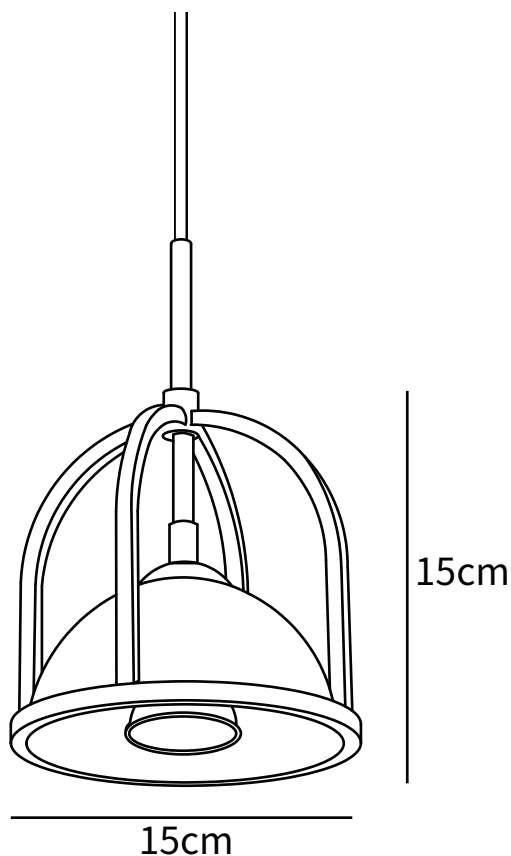

### SPECIFICATION DETAILS

\*For custom options, consult factory for details

<b>Fixture Dimensions</b>	D 5.9" x H 5.9"
<b>Light source</b>	GU10
<b>Wattage</b>	~5W
<b>Voltage</b>	AC 110-240V
<b>Color Temperature</b>	Based on the purchase of light bulbs
<b>CRI(Ra)</b>	80CRI
<b>Mounting</b>	Ceiling
<b>Driver Required</b>	NO
<b>Optional Color Temps</b>	Buy bulbs as needed
<b>LED Rated Life</b>	Based on bulb life (we do not supply bulbs)
<b>Dimming</b>	Dimming is not supported
<b>Finishes</b>	Polished Brass
<b>Marble Details</b>	Green Marble
<b>Material</b>	Brass, Marble
<b>Wire Length</b>	59"
<b>Wire Type</b>	Black Coaxial Wire

## Model B

### SPECIFICATION DETAILS

\*For custom options, consult factory for details

<b>Fixture Dimensions</b>	D 7.8" x H 7.8"
<b>Light source</b>	GU10
<b>Wattage</b>	~5W
<b>Voltage</b>	AC 110-240V
<b>Color Temperature</b>	Based on the purchase of light bulbs
<b>CRI(Ra)</b>	80CRI
<b>Mounting</b>	Ceiling
<b>Driver Required</b>	NO
<b>Optional Color Temps</b>	Buy bulbs as needed
<b>LED Rated Life</b>	Based on bulb life (we do not supply bulbs)
<b>Dimming</b>	Dimming is not supported
<b>Finishes</b>	Polished Brass
<b>Marble Details</b>	Green Marble
<b>Material</b>	Brass, Marble
<b>Wire Length</b>	59"
<b>Wire Type</b>	Black Coaxial Wire

## SPECIFICATION DETAILS

\*For custom options, consult factory for details

<b>Fixture Dimensions</b>	D 5.9" x H 5.9"
<b>Light source</b>	GU10
<b>Wattage</b>	~5W
<b>Voltage</b>	AC 110-240V
<b>Color Temperature</b>	Based on the purchase of light bulbs
<b>CRI(Ra)</b>	80CRI
<b>Mounting</b>	Ceiling
<b>Driver Required</b>	NO
<b>Optional Color Temps</b>	Buy bulbs as needed
<b>LED Rated Life</b>	Based on bulb life (we do not supply bulbs)
<b>Dimming</b>	Dimming is not supported
<b>Finishes</b>	Polished Brass
<b>Marble Details</b>	Green Marble
<b>Material</b>	Brass, Marble
<b>Wire Length</b>	59"
<b>Wire Type</b>	Black Coaxial Wire