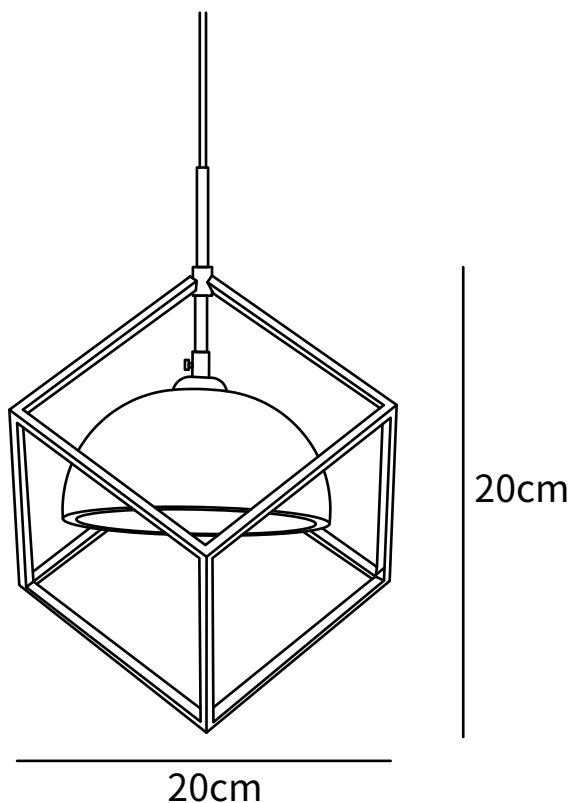

Model D

SPECIFICATION DETAILS

*For custom options, consult factory for details

Fixture Dimensions	D 7.8" x H 7.8"
Light source	GU10
Wattage	~5W
Voltage	AC 110-240V
Color Temperature	Based on the purchase of light bulbs
CRI(Ra)	80CRI
Mounting	Ceiling
Driver Required	NO
Optional Color Temps	Buy bulbs as needed
LED Rated Life	Based on bulb life (we do not supply bulbs)
Dimming	Dimming is not supported
Finishes	Polished Brass
Marble Details	Green Marble
Material	Brass, Marble
Wire Length	59"
Wire Type	Black Coaxial Wire