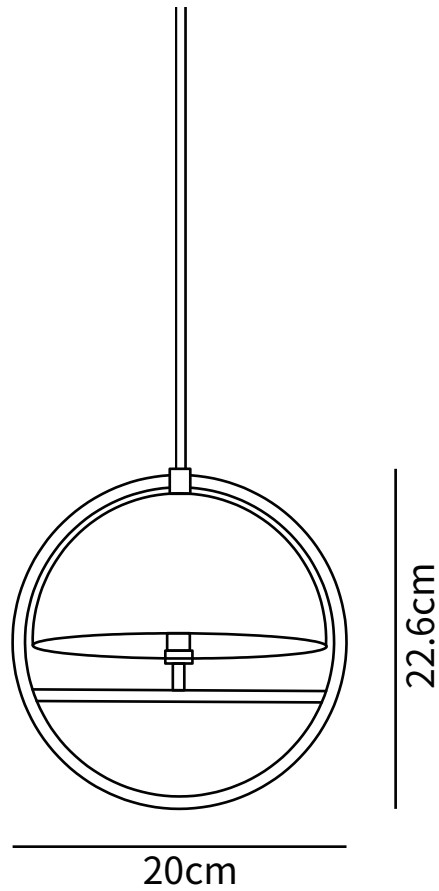

## SPECIFICATION DETAILS

\*For custom options, consult factory for details

<b>Fixture Dimensions</b>	D 7.8" x H 8.8"
<b>Light source</b>	G9
<b>Wattage</b>	~5W
<b>Voltage</b>	AC 110-240V
<b>Color Temperature</b>	Based on the purchase of light bulbs
<b>CRI(Ra)</b>	80CRI
<b>Mounting</b>	Ceiling
<b>Driver Required</b>	NO
<b>Optional Color Temps</b>	Buy bulbs as needed
<b>LED Rated Life</b>	Based on bulb life (we do not supply bulbs)
<b>Dimming</b>	Dimming is not supported
<b>Finishes</b>	Rose Gold+Black, Gold+White
<b>Glass Details</b>	White,Black
<b>Material</b>	Metal, Iron, Steel
<b>Wire Length</b>	59"
<b>Wire Type</b>	Black Coaxial Wire