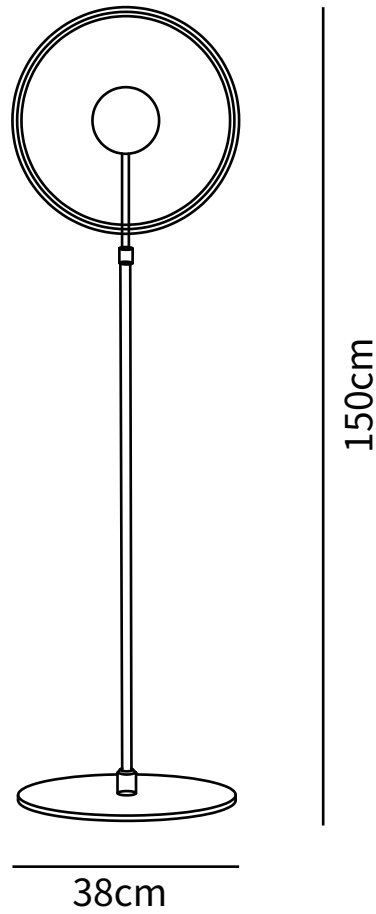

SPECIFICATION SHEET

SPECIFICATION DETAILS

*For custom options, consult factory for details

Fixture Dimensions	D 14.9" x H 59"
Light source	Integrated LED
Wattage	~10W
Voltage	AC 110-240V
Color Temperature	Based on the purchase of light bulbs
CRI(Ra)	80CRI
Mounting	Floor
Driver Required	Yes
Optional Color Temps	Warm Light (3000K), Neutral Light (4500K), Cool Light (6000K)
LED Rated Life	Based on bulb life (we do not supply bulbs)
Dimming	Dimming is not supported
Finishes	Black
Glass Details	Clear
Material	Metal, Iron, Acrylic.
Wire Length	78.7"
Wire Type	Wire with switch plug