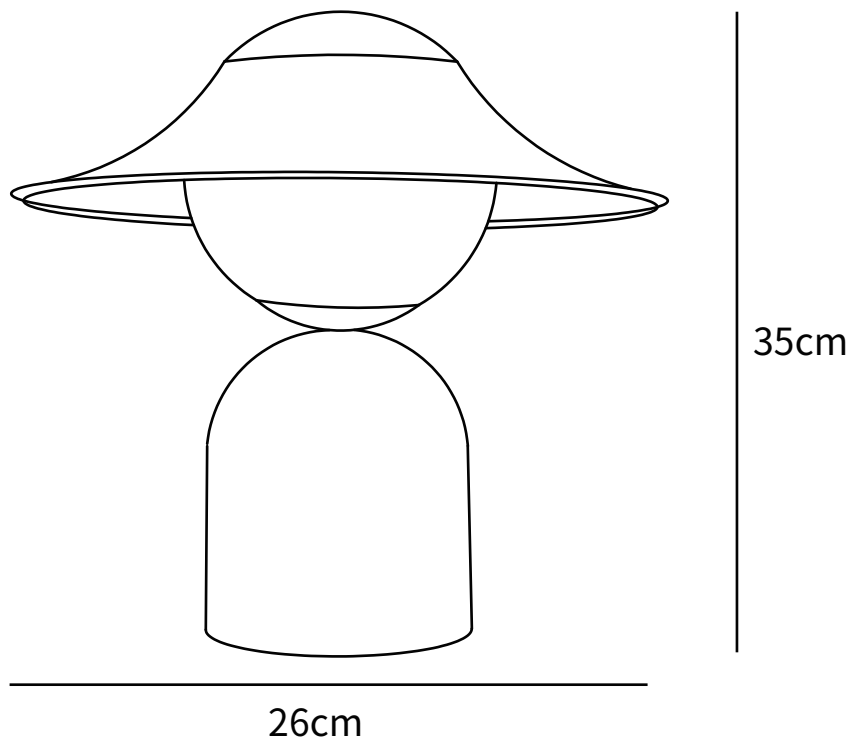

SPECIFICATION SHEET

SPECIFICATION DETAILS

*For custom options, consult factory for details

Fixture Dimensions	D 10.2" x H 13.7"
Light source	G9
Wattage	~5W
Voltage	AC 110-240V
Color Temperature	Based on the purchase of light bulbs
CRI(Ra)	80CRI
Mounting	Table
Driver Required	NO
Optional Color Temps	Buy bulbs as needed
LED Rated Life	Based on bulb life (we do not supply bulbs)
Dimming	Dimming is not supported
Finishes	Gold
Glass Details	White
Material	Metal, Iron, Glass
Wire Length	59"
Wire Type	Wire with switch plug

SPECIFICATION SHEET

SPECIFICATION DETAILS

*For custom options, consult factory for details

Fixture Dimensions	D 12.5" x H 14.5"
Light source	G9
Wattage	~5W
Voltage	AC 110-240V
Color Temperature	Based on the purchase of light bulbs
CRI(Ra)	80CRI
Mounting	Table
Driver Required	NO
Optional Color Temps	Buy bulbs as needed
LED Rated Life	Based on bulb life (we do not supply bulbs)
Dimming	Dimming is not supported
Finishes	Gold
Glass Details	White
Material	Metal, Iron, Glass
Wire Length	59"
Wire Type	Wire with switch plug