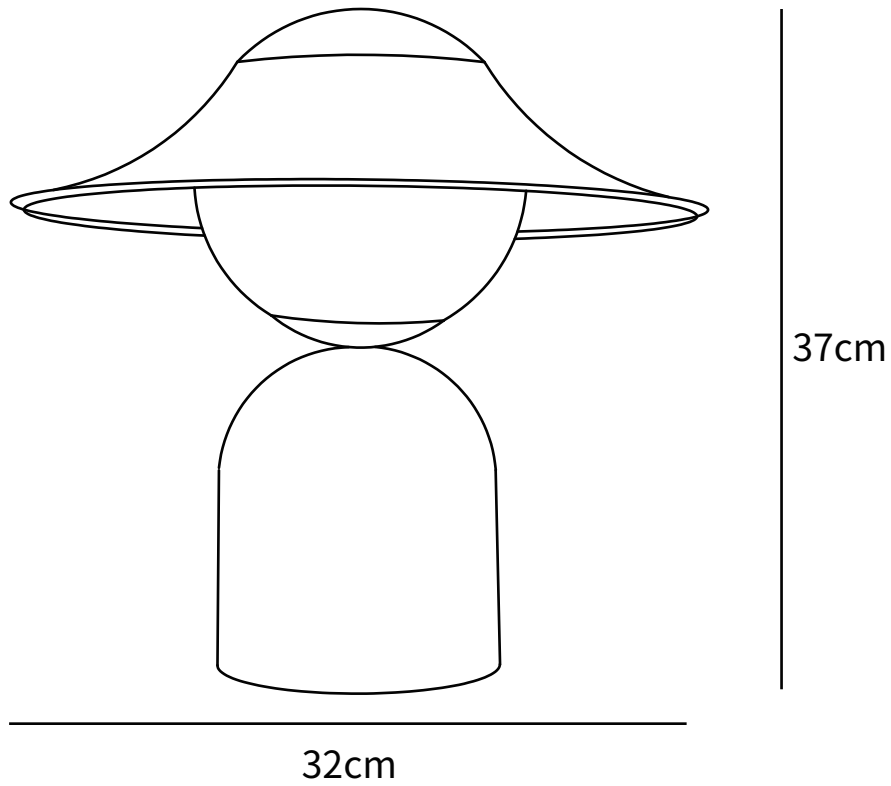

SPECIFICATION SHEET

SPECIFICATION DETAILS

*For custom options, consult factory for details

Fixture Dimensions	D 10.2" x H 13.7"
Light source	G9
Wattage	~5W
Voltage	AC 110-240V
Color Temperature	Based on the purchase of light bulbs
CRI(Ra)	80CRI
Mounting	Table
Driver Required	NO
Optional Color Temps	Buy bulbs as needed
LED Rated Life	Based on bulb life (we do not supply bulbs)
Dimming	Dimming is not supported
Finishes	Gold
Glass Details	White
Material	Metal, Iron, Glass
Wire Length	59"
Wire Type	Wire with switch plug

SPECIFICATION SHEET

SPECIFICATION DETAILS

*For custom options, consult factory for details

Fixture Dimensions	D 12.5" x H 14.5"
Light source	G9
Wattage	~5W
Voltage	AC 110-240V
Color Temperature	Based on the purchase of light bulbs
CRI(Ra)	80CRI
Mounting	Table
Driver Required	NO
Optional Color Temps	Buy bulbs as needed
LED Rated Life	Based on bulb life (we do not supply bulbs)
Dimming	Dimming is not supported
Finishes	Gold
Glass Details	White
Material	Metal, Iron, Glass
Wire Length	59"
Wire Type	Wire with switch plug