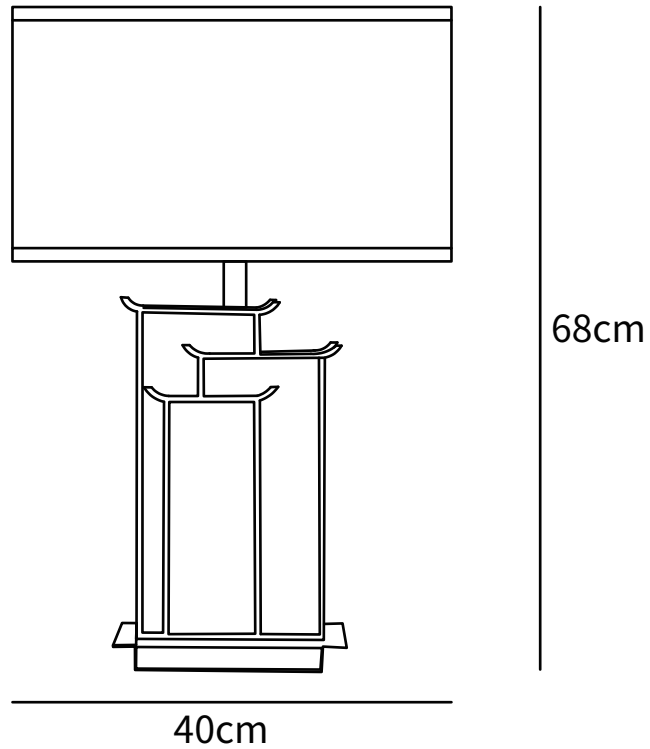

## SPECIFICATION DETAILS

\*For custom options, consult factory for details

<b>Fixture Dimensions</b>	D 15.7" x H 26.7"
	E26 or E27
<b>Wattage</b>	Max 40W
<b>Voltage</b>	AC 110-240V
<b>Color Temperature</b>	Based on the purchase of light bulbs
<b>CRI(Ra)</b>	80CRI
<b>Mounting</b>	Table
<b>Driver Required</b>	NO
<b>Optional Color Temps</b>	Buy bulbs as needed
<b>LED Rated Life</b>	Based on bulb life (we do not supply bulbs)
<b>Dimming</b>	Dimming is not supported
<b>Finishes</b>	Gold, White Alabaster
<b>Lampshad Details</b>	White
<b>Material</b>	Metal, Alabaster, Fabric.
<b>Wire Length</b>	59"
<b>Wire Type</b>	Wire with switch plug