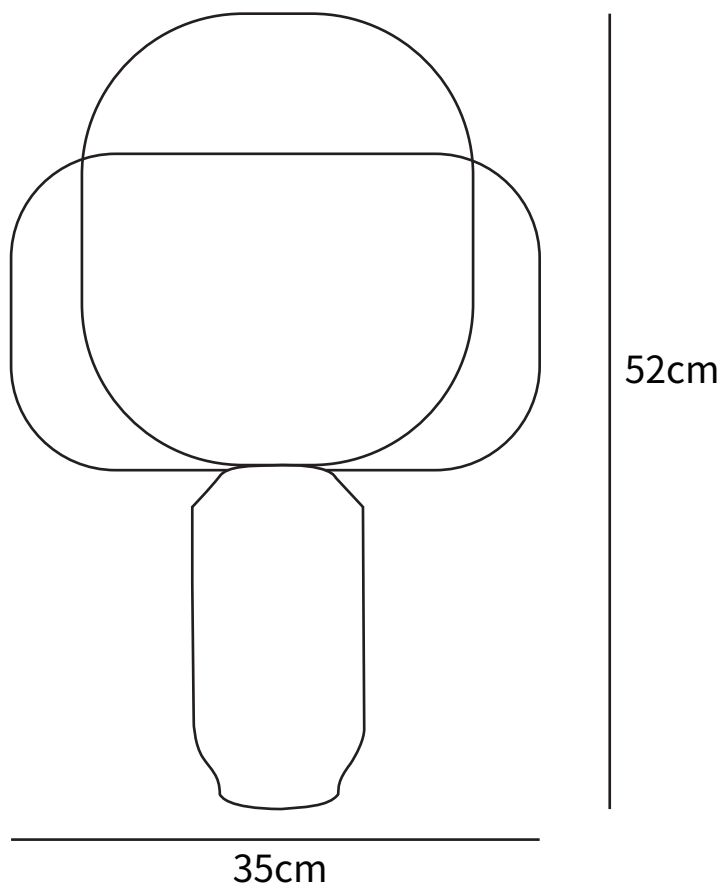

SPECIFICATION SHEET

SPECIFICATION DETAILS

*For custom options, consult factory for details

Fixture Dimensions	D 13.7" x H 20.4"
Light source	E14
Wattage	15W
Voltage	AC 110-240V
Color Temperature	Based on the purchase of light bulbs
CRI(Ra)	80CRI
Mounting	Table
Driver Required	NO
Optional Color Temps	Buy bulbs as needed
LED Rated Life	Based on bulb life (we do not supply bulbs)
Dimming	Dimming is not supported
Finishes	Black
Shade Details	Smoke Gray
Material	Metal, Iron, Acrylic
Wire Length	59"
Wire Type	Wire with switch plug