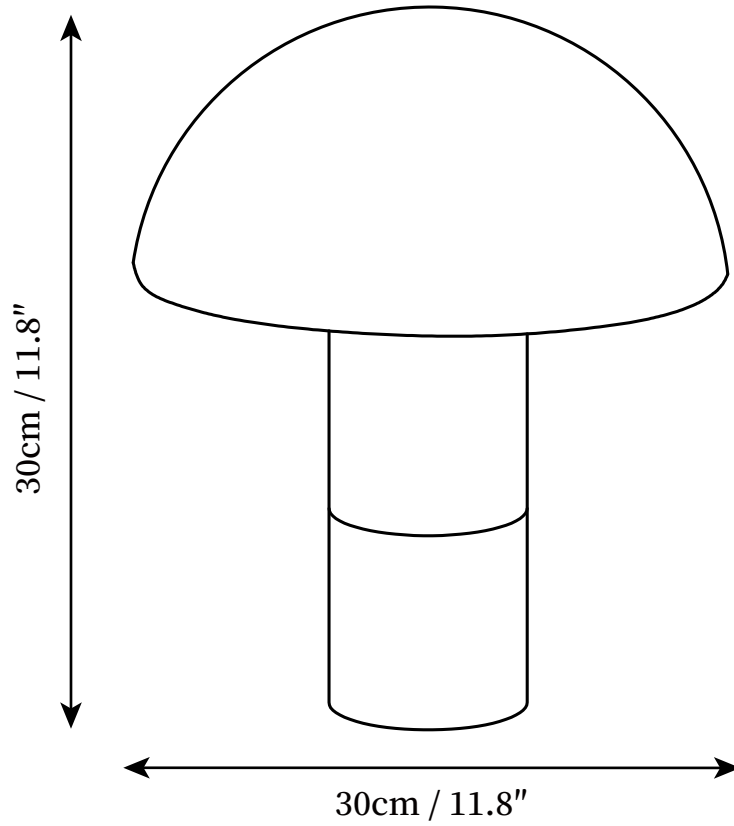

SPECIFICATION SHEET

SPECIFICATION DETAILS

*For custom options, consult factory for details

Fixture Dimensions	D 11.8" x H 11.8"
Light source	E14 / E26 or E27
Wattage	MAX 40W incandescent bulb or LED equivalent.
Voltage	AC 110-240V
Dimming	Compatible with dimmable bulbs (bulb not included)
Control method	In line ON / OFF switch.
Finishes	White Marble, Green Marble
Shade Details	White.
Material	Metal, Glass, Marble
Cord Length	Supplied with switched plug cord, length ~59" (150cm).
