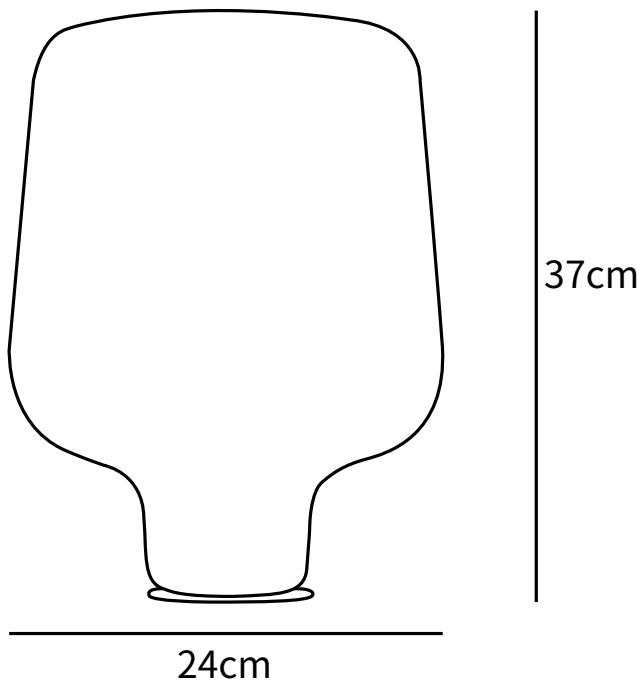

## SPECIFICATION DETAILS

\*For custom options, consult factory for details

	D 19.7" x H 47.2"
<b>Fixture Dimensions</b>	
<b>Light source</b>	E26 or E27 (bulb not included)
<b>Wattage</b>	MAX 40W incandescent bulb or LED equivalent.
<b>Voltage</b>	AC 110-240V
<b>Dimming</b>	Compatible with dimmable bulbs (bulb not included)
<b>Control method</b>	In line ON / OFF switch.
<b>Finishes</b>	Smoke gray
<b>Shade Details</b>	Smoke gray
<b>Material</b>	Metal, Glass
<b>Cord Length</b>	Supplied with switched plug cord, length ~59" (150cm).