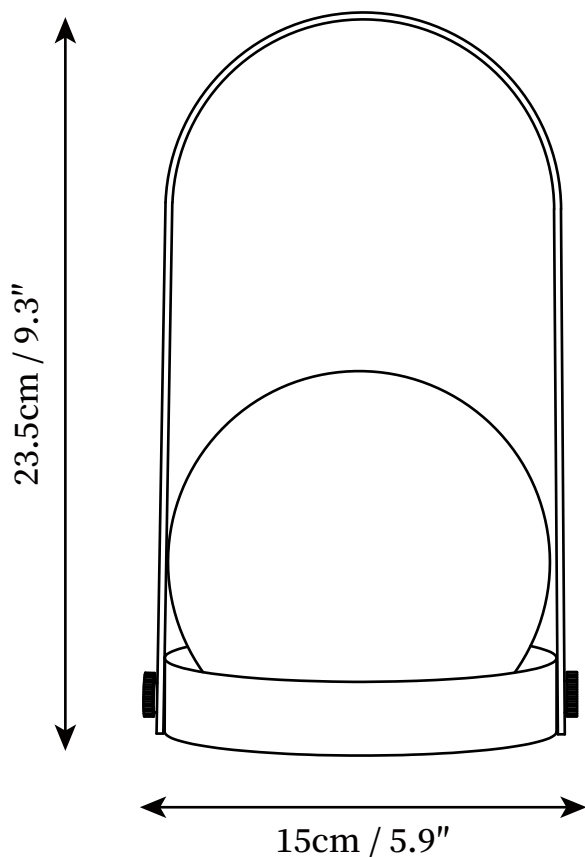

SPECIFICATION SHEET

SPECIFICATION DETAILS

*For custom options, consult factory for details

Fixture Dimensions	D 5.9" x H 9.3"
Light source	Integrated LED
Wattage	~ 5W
Voltage	AC 110-240V
Dimming	Three-Color Changing Light
CRI(Ra)	90+CRI
Control method	Touch switch.
LED Rated Life	30000 hours
Color Temperature	Warm Light (3000K), Neutral Light (4000K), Cool Light (6000K)
Finishes	Gold, Black, White.
Shade Details	White.
Material	Metal, Glass.
Cord	USB charging cable provided, charger not included.