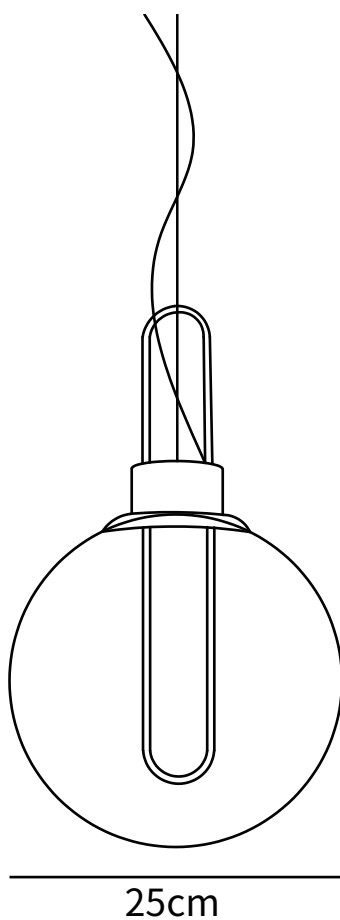

SPECIFICATION SHEET

SPECIFICATION DETAILS

*For custom options, consult factory for details

Fixture Dimensions	D 9.8"
Light source	Integrated LED
Wattage	~7W
Voltage	AC 110-240V
Color Temperature	Based on the purchase of light bulbs
CRI(Ra)	80CRI
Mounting	Ceiling
Driver Required	Yes
Optional Color Temps	Warm Light (3000K), Neutral Light (4500K), Cool Light (6000K)
LED Rated Life	Based on bulb life (we do not supply bulbs)
Dimming	Dimming is not supported
Finishes	Black, Chrome, Rose Gold
Glass Details	Clear
Material	Metal, Glass
Wire Length	59"
Wire Type	Black Coaxial Wire