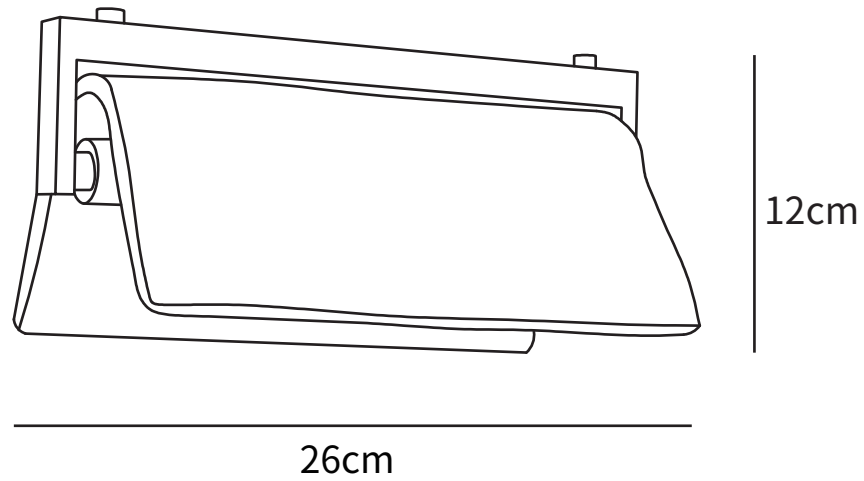

SPECIFICATION SHEET

SPECIFICATION DETAILS

*For custom options, consult factory for details

Fixture Dimensions	L 10.2" x H 4.7"
Light source	Integrated LED
Wattage	~10 W
Voltage	AC 110-240V
Color Temperature	3000k
CRI(Ra)	80CRI
Mounting	Wall
Driver Required	Yes
Optional Color Temps	Warm Light (3000K), Neutral Light (4500K), Cool Light (6000K)
LED Rated Life	30000 hours
Dimming	Dimming is not supported
Finishes	Polished Brass
Shade Details	Opaque
Material	Brass, Glass
Wire Length	No
Wire Type	No