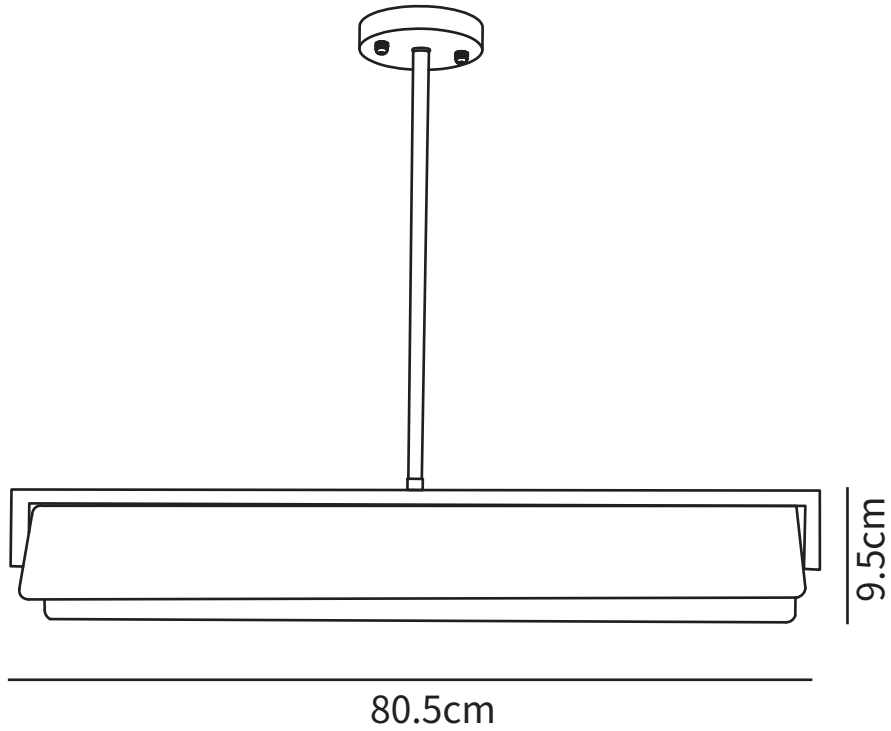

SPECIFICATION SHEET

SPECIFICATION DETAILS

*For custom options, consult factory for details

Fixture Dimensions	D 9.4" x H 16.8"
Light source	Integrated LED
Wattage	~25W
Voltage	AC 110-240V
Color Temperature	Based on the purchase of light bulbs
CRI(Ra)	80CRI
Mounting	Ceiling
Driver Required	Yes
Optional Color Temps	Warm Light (3000K), Neutral Light (4500K), Cool Light (6000K)
LED Rated Life	Based on bulb life (we do not supply bulbs)
Dimming	Dimming is not supported
Finishes	Polished Brass
Glass Details	Opaque
Material	Brass, Glass
Wire Length	19.7"
Wire Type	Polished Brass Suspension rod

SPECIFICATION SHEET

SPECIFICATION DETAILS

*For custom options, consult factory for details

Fixture Dimensions	L 31.6" x W 6" x H 4.7"
Light source	Integrated LED
Wattage	~25W
Voltage	AC 110-240V
Color Temperature	Based on the purchase of light bulbs
CRI(Ra)	80CRI
Mounting	Ceiling
Driver Required	Yes
Optional Color Temps	Warm Light (3000K), Neutral Light (4500K), Cool Light (6000K)
LED Rated Life	Based on bulb life (we do not supply bulbs)
Dimming	Dimming is not supported
Finishes	Polished Brass
Glass Details	Opaque
Material	Brass, Glass
Wire Length	19.7"
Wire Type	Polished Brass Suspension rod

SPECIFICATION SHEET

SPECIFICATION DETAILS

*For custom options, consult factory for details

Fixture Dimensions	L 41.3" x W 6" x H 4.7"
Light source	Integrated LED
Wattage	~25W
Voltage	AC 110-240V
Color Temperature	Based on the purchase of light bulbs
CRI(Ra)	80CRI
Mounting	Ceiling
Driver Required	Yes
Optional Color Temps	Warm Light (3000K), Neutral Light (4500K), Cool Light (6000K)
LED Rated Life	Based on bulb life (we do not supply bulbs)
Dimming	Dimming is not supported
Finishes	Polished Brass
Glass Details	Opaque
Material	Brass, Glass
Wire Length	19.7"
Wire Type	Polished Brass Suspension rod