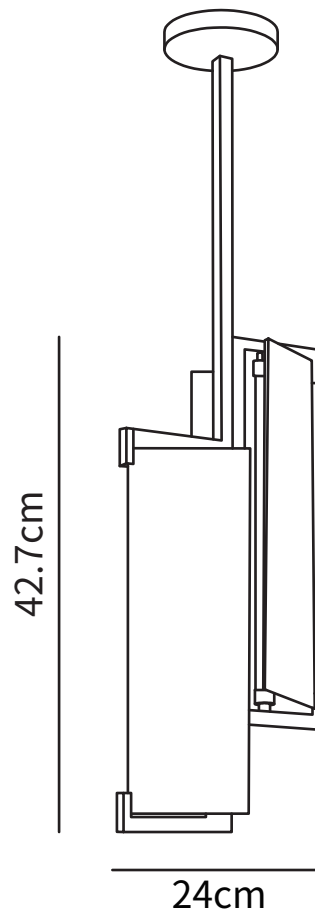

SPECIFICATION SHEET

SPECIFICATION DETAILS

*For custom options, consult factory for details

Fixture Dimensions	D 9.4" x H 16.8"
Light source	Integrated LED
Wattage	~25W
Voltage	AC 110-240V
Color Temperature	Based on the purchase of light bulbs
CRI(Ra)	80CRI
Mounting	Ceiling
Driver Required	Yes
Optional Color Temps	Warm Light (3000K), Neutral Light (4500K), Cool Light (6000K)
LED Rated Life	Based on bulb life (we do not supply bulbs)
Dimming	Dimming is not supported
Finishes	Polished Brass
Glass Details	Opaque
Material	Brass, Glass
Wire Length	19.7"
Wire Type	Polished Brass Suspension rod

SPECIFICATION SHEET

SPECIFICATION DETAILS

*For custom options, consult factory for details

Fixture Dimensions	L 31.6" x W 6" x H 4.7"
Light source	Integrated LED
Wattage	~25W
Voltage	AC 110-240V
Color Temperature	Based on the purchase of light bulbs
CRI(Ra)	80CRI
Mounting	Ceiling
Driver Required	Yes
Optional Color Temps	Warm Light (3000K), Neutral Light (4500K), Cool Light (6000K)
LED Rated Life	Based on bulb life (we do not supply bulbs)
Dimming	Dimming is not supported
Finishes	Polished Brass
Glass Details	Opaque
Material	Brass, Glass
Wire Length	19.7"
Wire Type	Polished Brass Suspension rod

SPECIFICATION SHEET

SPECIFICATION DETAILS

*For custom options, consult factory for details

Fixture Dimensions	L 41.3" x W 6" x H 4.7"
Light source	Integrated LED
Wattage	~25W
Voltage	AC 110-240V
Color Temperature	Based on the purchase of light bulbs
CRI(Ra)	80CRI
Mounting	Ceiling
Driver Required	Yes
Optional Color Temps	Warm Light (3000K), Neutral Light (4500K), Cool Light (6000K)
LED Rated Life	Based on bulb life (we do not supply bulbs)
Dimming	Dimming is not supported
Finishes	Polished Brass
Glass Details	Opaque
Material	Brass, Glass
Wire Length	19.7"
Wire Type	Polished Brass Suspension rod