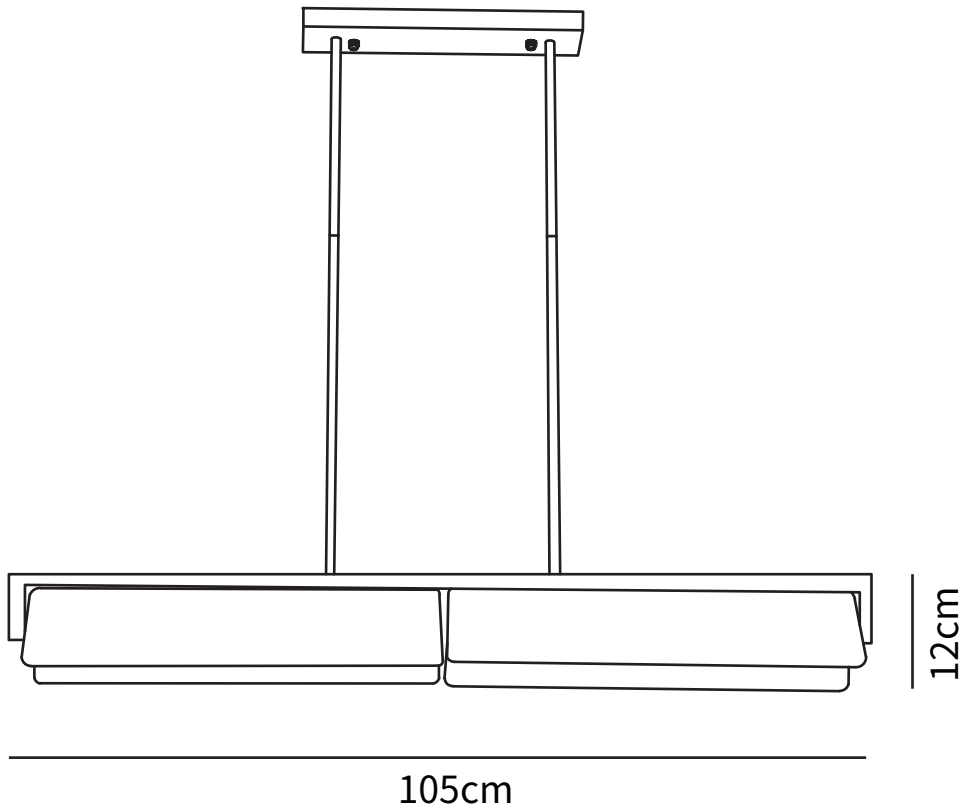

SPECIFICATION SHEET

SPECIFICATION DETAILS

*For custom options, consult factory for details

Fixture Dimensions	D 9.4" x H 16.8"
Light source	Integrated LED
Wattage	~25W
Voltage	AC 110-240V
Color Temperature	Based on the purchase of light bulbs
CRI(Ra)	80CRI
Mounting	Ceiling
Driver Required	Yes
Optional Color Temps	Warm Light (3000K), Neutral Light (4500K), Cool Light (6000K)
LED Rated Life	Based on bulb life (we do not supply bulbs)
Dimming	Dimming is not supported
Finishes	Polished Brass
Glass Details	Opaque
Material	Brass, Glass
Wire Length	19.7"
Wire Type	Polished Brass Suspension rod

SPECIFICATION SHEET

SPECIFICATION DETAILS

*For custom options, consult factory for details

Fixture Dimensions	L 31.6" x W 6" x H 4.7"
Light source	Integrated LED
Wattage	~25W
Voltage	AC 110-240V
Color Temperature	Based on the purchase of light bulbs
CRI(Ra)	80CRI
Mounting	Ceiling
Driver Required	Yes
Optional Color Temps	Warm Light (3000K), Neutral Light (4500K), Cool Light (6000K)
LED Rated Life	Based on bulb life (we do not supply bulbs)
Dimming	Dimming is not supported
Finishes	Polished Brass
Glass Details	Opaque
Material	Brass, Glass
Wire Length	19.7"
Wire Type	Polished Brass Suspension rod

SPECIFICATION SHEET

SPECIFICATION DETAILS

*For custom options, consult factory for details

Fixture Dimensions	L 41.3" x W 6" x H 4.7"
Light source	Integrated LED
Wattage	~25W
Voltage	AC 110-240V
Color Temperature	Based on the purchase of light bulbs
CRI(Ra)	80CRI
Mounting	Ceiling
Driver Required	Yes
Optional Color Temps	Warm Light (3000K), Neutral Light (4500K), Cool Light (6000K)
LED Rated Life	Based on bulb life (we do not supply bulbs)
Dimming	Dimming is not supported
Finishes	Polished Brass
Glass Details	Opaque
Material	Brass, Glass
Wire Length	19.7"
Wire Type	Polished Brass Suspension rod